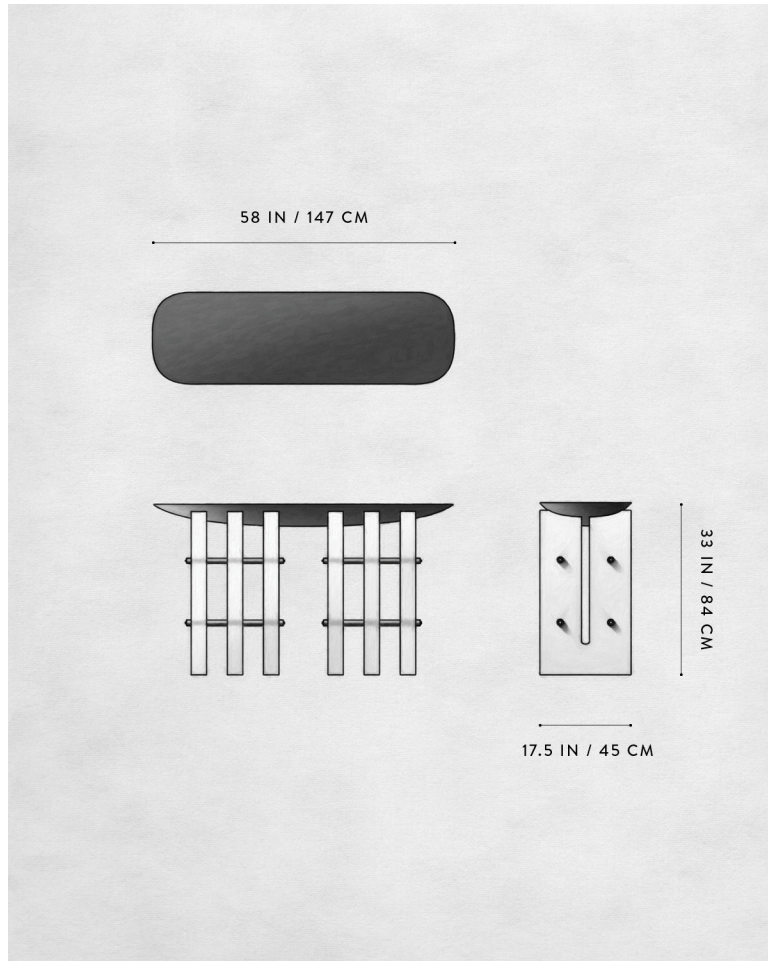

A P P A R A T U S

BLACK LACQUER

SEGMENT : CONSOLE TABLE

REFERENCE

MAISON DE VERRE
LIMINALITY

COMPOSITION

HAND-CAST RESIN LEGS
LACQUER OR SAND-BLASTED ASH TABLE SURFACE

A P P A R A T U S

BLACK LACQUER

BLEACHED ASH WOOD

A P P A R A T U S

DIMENSIONS

SEGMENT : CONSOLE TABLE
STUDIO EXCLUSIVE

33 H, 58 W, 17.5 D IN
84 H, 147 W, 45 D CM

PRICE

\$40000 LACQUER OR ASH WOOD