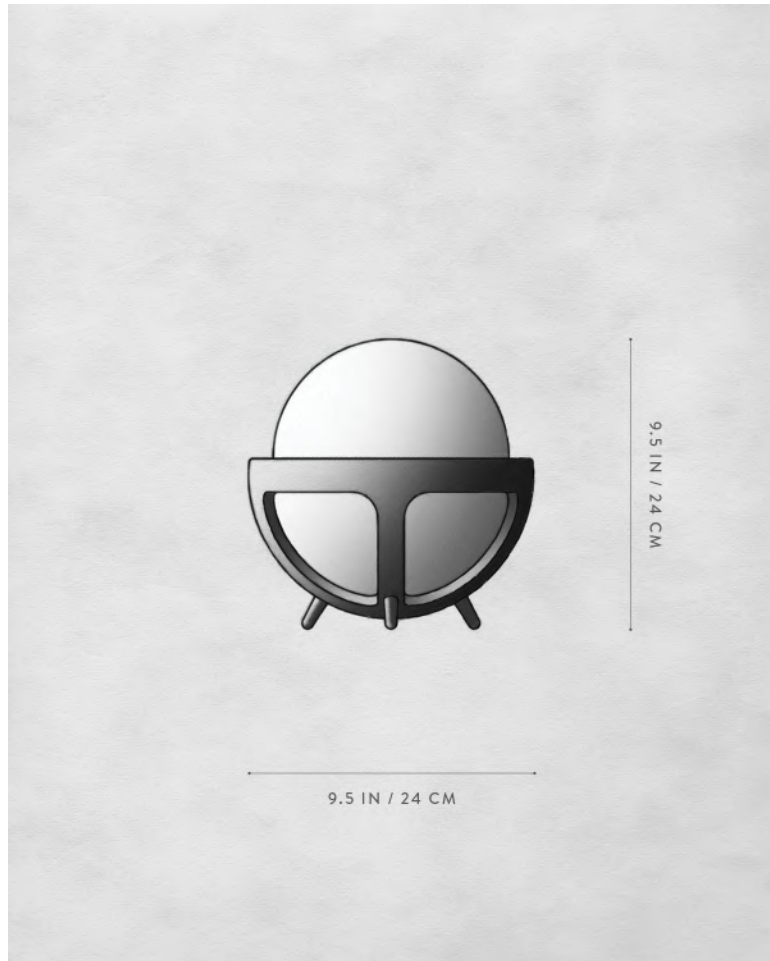

A P P A R A T U S

REPRISE : TABLE LAMP SMALL

DIMENSIONS

9.5 H, Ø 9.5 IN

24 H, Ø 24 CM

WEIGHT

APPROX. 10 LBS / 4 KG

PRICE

FROM $6400

VOLTAGE

120-240

ETL / CE / UKCA / ALL PENDING

LAMPING

MAX 25W

BULB INCLUDED

3W DIMMABLE LED BULB

240 LUMENS

2500K

120V : E12 GLOBE SM : MATTE WHITE

240V : E14 GLOBE SM : MATTE WHITE

BULB LIFE

30,000 HOURS

DEPOSIT

50% UPON ORDER

BALANCE

DUE PRIOR TO SHIPPING

LEAD TIME

PLEASE REFER TO WEBSITE

FINISHED AND ASSEMBLED BY HAND IN NY
DOMESTIC AND IMPORTED COMPONENTS