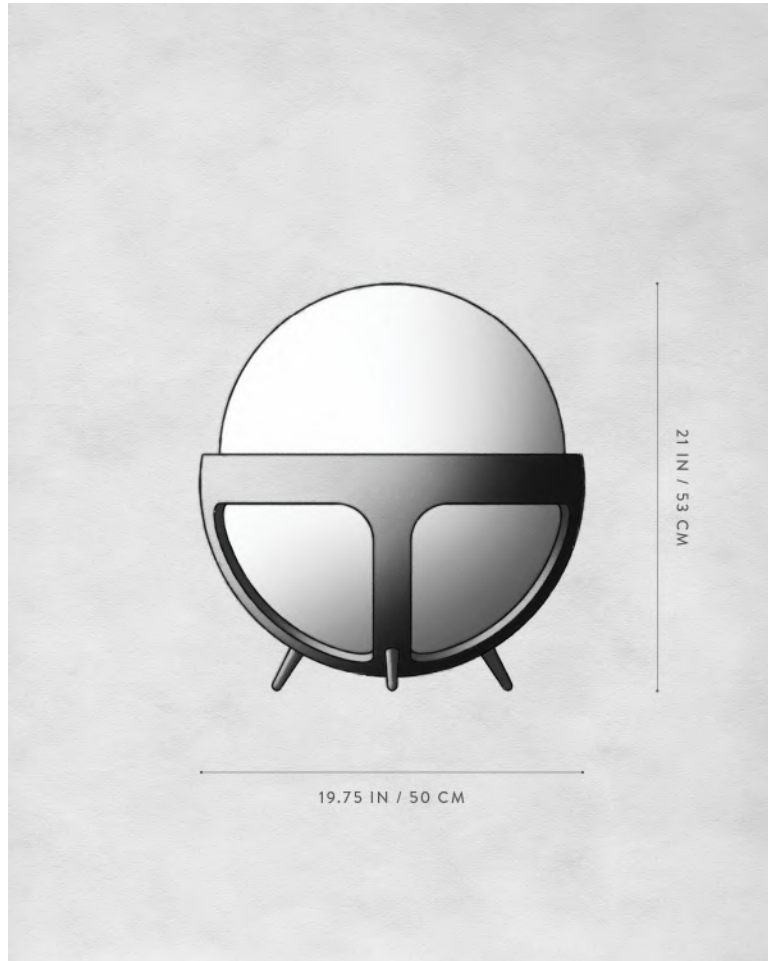

A P P A R A T U S

REPRISE : TABLE LAMP LARGE

DIMENSIONS

21 H, Ø 19.75 IN

53 H, Ø 50 CM

WEIGHT

APPROX. 51 LBS / 23 KG

PRICE

FROM $9000

VOLTAGE

120-240

ETL / CE / UKCA / ALL PENDING

LAMPING

MAX 25W

BULB INCLUDED

6W DIMMABLE LED BULB

480 LUMENS

2500K

120V : E26 GLOBE LG : MATTE WHITE

240V : E27 GLOBE LG : MATTE WHITE

BULB LIFE

30,000 HOURS

DEPOSIT

50% UPON ORDER

BALANCE

DUE PRIOR TO SHIPPING

LEAD TIME

PLEASE REFER TO WEBSITE

FINISHED AND ASSEMBLED BY HAND IN NY
DOMESTIC AND IMPORTED COMPONENTS