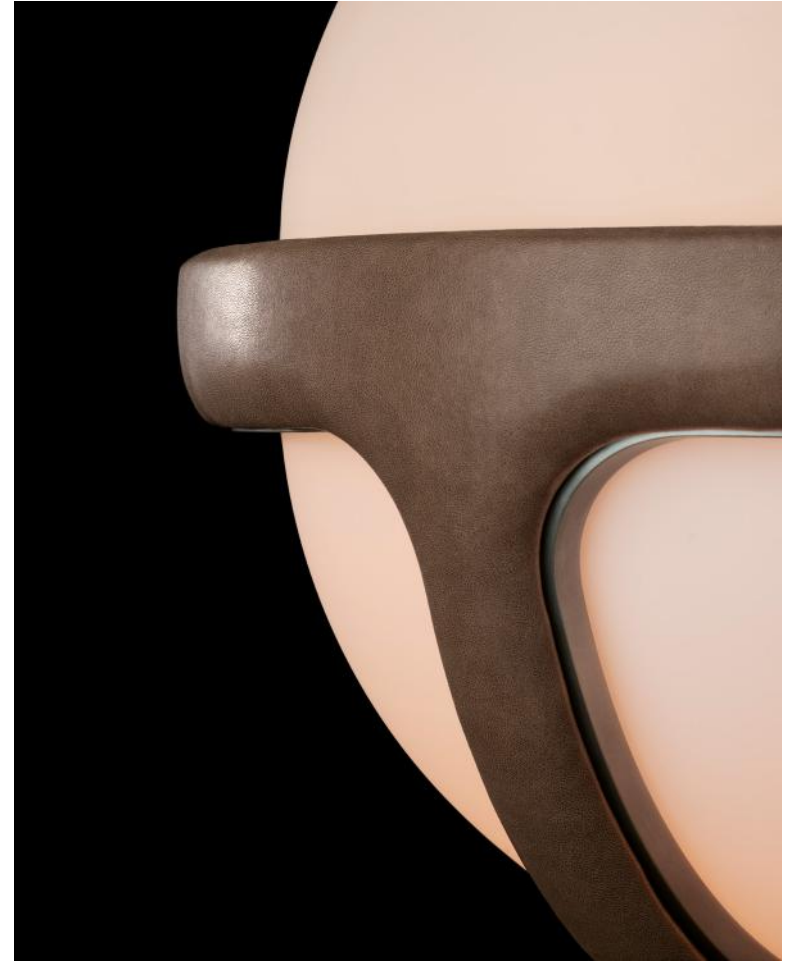

TARNISHED SILVER / TAUPE LEATHER