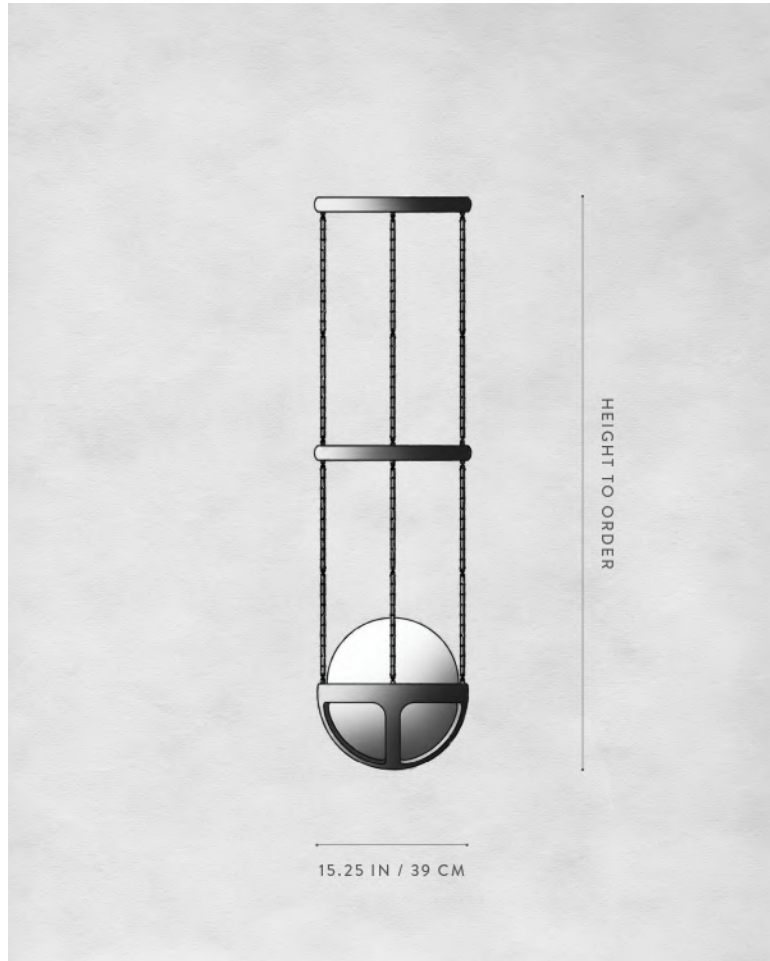

A P P A R A T U S

REPRISE : PENDANT LARGE

| | |
|----------------|--|
| DIMENSIONS | Ø 20.5 IN Ø 52 CM HEIGHT TO ORDER |
| WEIGHT | LARGE A: APPROX. 82.5 LBS / 37.4 KG LARGE B: APPROX. 97.5 LBS / 44.2 KG LARGE C: APPROX. 114.2 LBS / 51.8 KG LARGE D: APPROX. 130.4 LBS / 59.1 KG |
| PRICE | FROM \$21000 / 34 - 55 IN OVERALL HEIGHT \$26000 / 56 - 79 IN OVERALL HEIGHT \$31000 / 80 - 116 IN OVERALL HEIGHT \$36000 / 117 - 149 IN OVERALL HEIGHT |
| MINIMUM HEIGHT | 34 IN |
| VOLTAGE | 120-240 ETL / CB / CE / SAA / KC / UKCA / CCC PENDING |
| LAMPING | MAX 25W |
| BULB INCLUDED | 6W DIMMABLE LED BULB 480 LUMENS 2500K 120V : E26 GLOBE LG : MATTE WHITE 240V : E27 GLOBE LG : MATTE WHITE |
| BULB LIFE | 30,000 HOURS |
| DEPOSIT | 50% UPON ORDER |
| BALANCE | DUE PRIOR TO SHIPPING |
| LEAD TIME | PLEASE REFER TO WEBSITE |

FINISHED AND ASSEMBLED BY HAND IN NY
DOMESTIC AND IMPORTED COMPONENTS
PLEASE INQUIRE FOR HEIGHT OVER 146 IN

A P P A R A T U S

A P P A R A T U S

REPRISE : PENDANT MEDIUM

| | |
|---------------------------------|---|
| DIMENSIONS | Ø 15.25 IN Ø 39 CM |
| WEIGHT | HEIGHT TO ORDER MEDIUM A: APPROX. 51 LBS / 23 KG MEDIUM B: APPROX. 59 LBS / 27 KG MEDIUM C: APPROX. 68 LBS / 31 KG MEDIUM D: APPROX. 77 LBS / 35 KG |
| PRICE | FROM \$14000 / 25 - 42 IN OVERALL HEIGHT \$17800 / 43 - 59 IN OVERALL HEIGHT \$21600 / 60 - 87 IN OVERALL HEIGHT \$25400 / 88 - 113 IN OVERALL HEIGHT |
| MINIMUM HEIGHT | 25 IN 63 CM |
| VOLTAGE | 120-240 ETL / CB / CE / SAA / KC / UKCA / CCC PENDING |
| LAMPING BULB INCLUDED | MAX 25W 6W DIMMABLE LED BULB 480 LUMENS 2500K 120V : E26 GLOBE LG : MATTE WHITE 240V : E27 GLOBE LG : MATTE WHITE |
| BULB LIFE | 30,000 HOURS |
| DEPOSIT BALANCE LEAD TIME | 50% UPON ORDER DUE PRIOR TO SHIPPING PLEASE REFER TO WEBSITE |