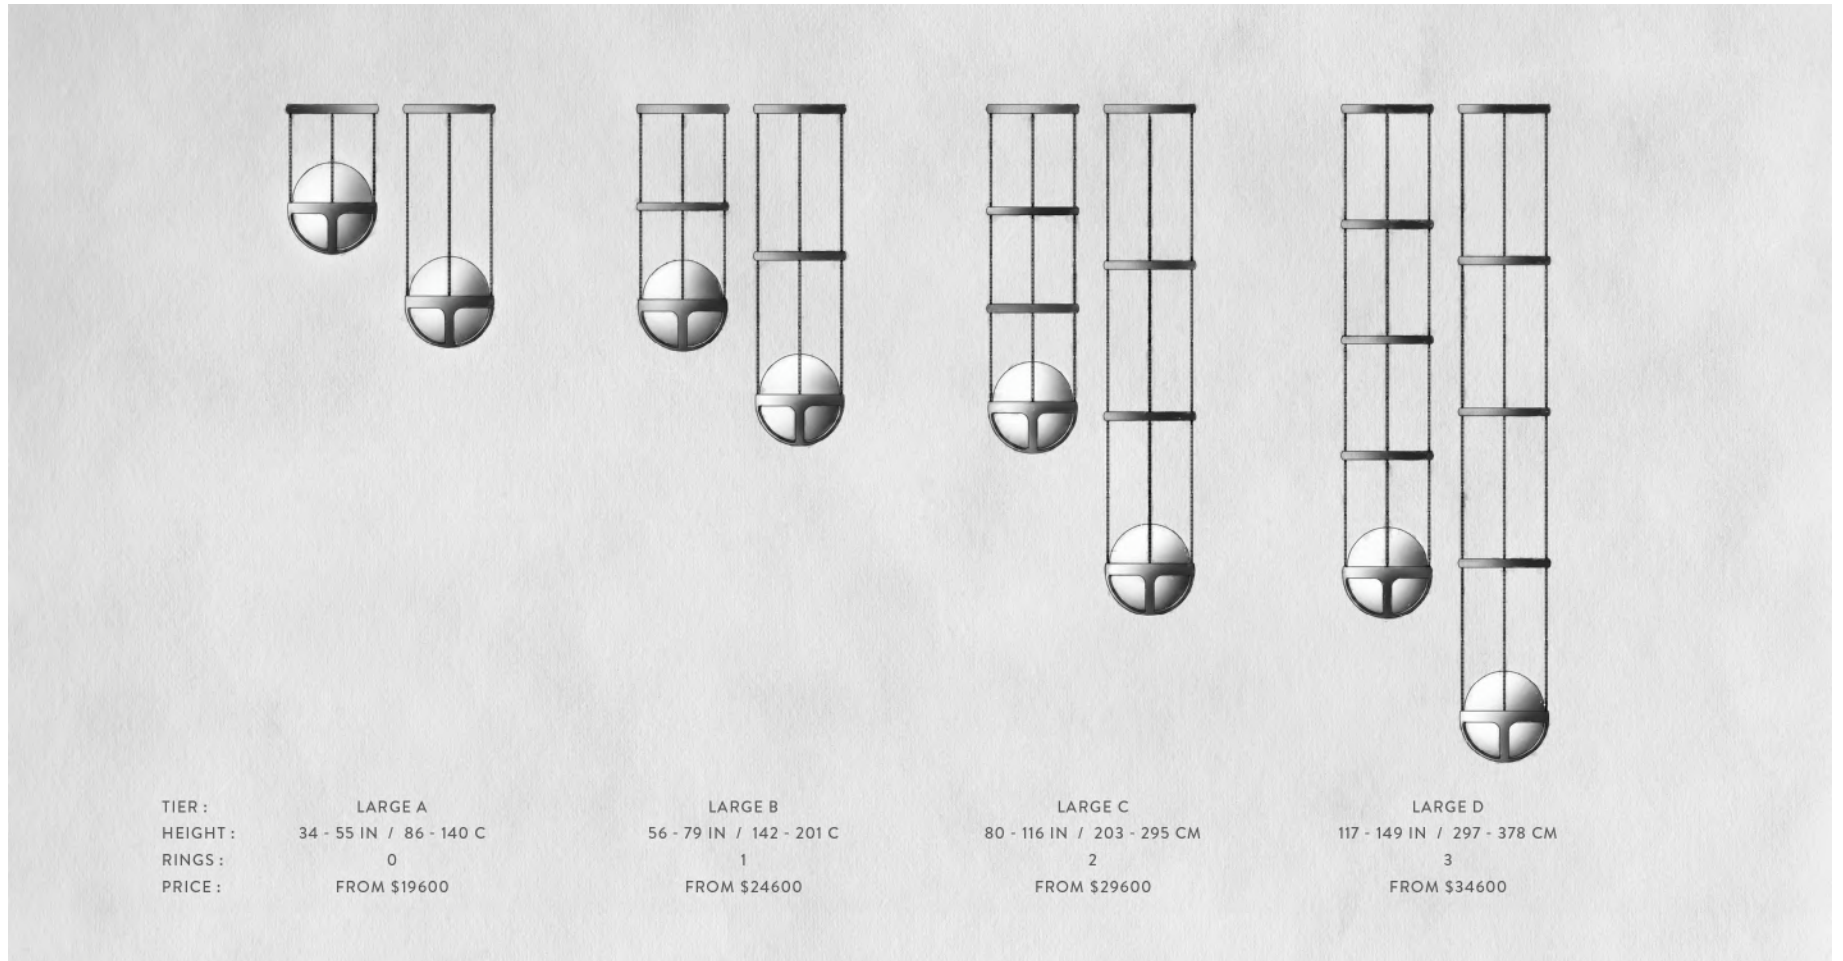

A P P A R A T U S

REPRISE : PENDANT LARGE

| | |
|----------------|--|
| DIMENSIONS | Ø 20.5 IN Ø 52 CM HEIGHT TO ORDER |
| WEIGHT | LARGE A: APPROX. 82.5 LBS / 37.4 KG LARGE B: APPROX. 97.5 LBS / 44.2 KG LARGE C: APPROX. 114.2 LBS / 51.8 KG LARGE D: APPROX. 130.4 LBS / 59.1 KG |
| PRICE | FROM \$21000 / 34 - 55 IN OVERALL HEIGHT \$26000 / 56 - 79 IN OVERALL HEIGHT \$31000 / 80 - 116 IN OVERALL HEIGHT \$36000 / 117 - 149 IN OVERALL HEIGHT |
| MINIMUM HEIGHT | 34 IN |
| VOLTAGE | 120-240 ETL / CB / CE / SAA / KC / UKCA / CCC PENDING |
| LAMPING | MAX 25W |
| BULB INCLUDED | 6W DIMMABLE LED BULB 480 LUMENS 2500K 120V : E26 GLOBE LG : MATTE WHITE 240V : E27 GLOBE LG : MATTE WHITE |
| BULB LIFE | 30,000 HOURS |
| DEPOSIT | 50% UPON ORDER |
| BALANCE | DUE PRIOR TO SHIPPING |
| LEAD TIME | PLEASE REFER TO WEBSITE |

FINISHED AND ASSEMBLED BY HAND IN NY
DOMESTIC AND IMPORTED COMPONENTS
PLEASE INQUIRE FOR HEIGHT OVER 146 IN

A P P A R A T U S

A P P A R A T U S

REPRISE : PENDANT MEDIUM

| | |
|---------------------------------|---|
| DIMENSIONS | Ø 15.25 IN Ø 39 CM |
| WEIGHT | HEIGHT TO ORDER MEDIUM A: APPROX. 51 LBS / 23 KG MEDIUM B: APPROX. 59 LBS / 27 KG MEDIUM C: APPROX. 68 LBS / 31 KG MEDIUM D: APPROX. 77 LBS / 35 KG |
| PRICE | FROM \$14000 / 25 - 42 IN OVERALL HEIGHT \$17800 / 43 - 59 IN OVERALL HEIGHT \$21600 / 60 - 87 IN OVERALL HEIGHT \$25400 / 88 - 113 IN OVERALL HEIGHT |
| MINIMUM HEIGHT | 25 IN 63 CM |
| VOLTAGE | 120-240 ETL / CB / CE / SAA / KC / UKCA / CCC PENDING |
| LAMPING BULB INCLUDED | MAX 25W 6W DIMMABLE LED BULB 480 LUMENS 2500K 120V : E26 GLOBE LG : MATTE WHITE 240V : E27 GLOBE LG : MATTE WHITE |
| BULB LIFE | 30,000 HOURS |
| DEPOSIT BALANCE LEAD TIME | 50% UPON ORDER DUE PRIOR TO SHIPPING PLEASE REFER TO WEBSITE |