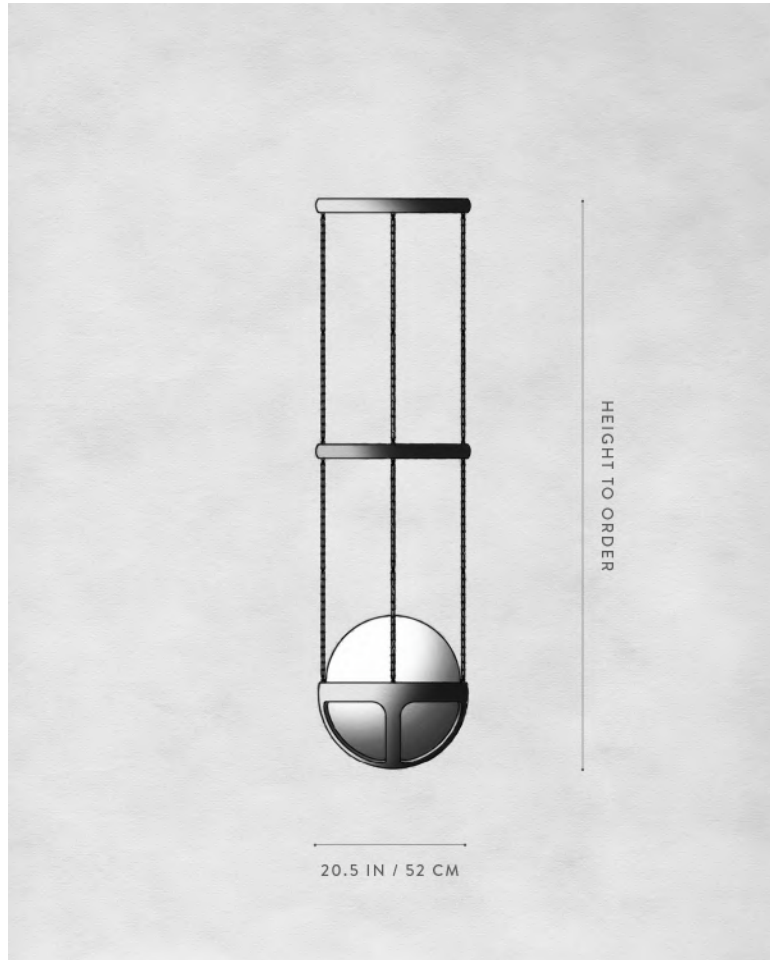

A P P A R A T U S

REPRISE : PENDANT LARGE

| | |
|----------------|--|
| DIMENSIONS | Ø 20.5 IN Ø 52 CM HEIGHT TO ORDER |
| WEIGHT | LARGE A: APPROX. 82.5 LBS / 37.4 KG LARGE B: APPROX. 97.5 LBS / 44.2 KG LARGE C: APPROX. 114.2 LBS / 51.8 KG LARGE D: APPROX. 130.4 LBS / 59.1 KG |
| PRICE | FROM \$21000 / 34 - 55 IN OVERALL HEIGHT \$26000 / 56 - 79 IN OVERALL HEIGHT \$31000 / 80 - 116 IN OVERALL HEIGHT \$36000 / 117 - 149 IN OVERALL HEIGHT |
| MINIMUM HEIGHT | 34 IN |
| VOLTAGE | 120-240 ETL / CB / CE / SAA / KC / UKCA / CCC PENDING |
| LAMPING | MAX 25W |
| BULB INCLUDED | 6W DIMMABLE LED BULB 480 LUMENS 2500K 120V : E26 GLOBE LG : MATTE WHITE 240V : E27 GLOBE LG : MATTE WHITE |
| BULB LIFE | 30,000 HOURS |
| DEPOSIT | 50% UPON ORDER |
| BALANCE | DUE PRIOR TO SHIPPING |
| LEAD TIME | PLEASE REFER TO WEBSITE |

FINISHED AND ASSEMBLED BY HAND IN NY
DOMESTIC AND IMPORTED COMPONENTS
PLEASE INQUIRE FOR HEIGHT OVER 146 IN

A P P A R A T U S

A P P A R A T U S

REPRISE : PENDANT MEDIUM

| | |
|---------------------------------|---|
| DIMENSIONS | Ø 15.25 IN Ø 39 CM |
| WEIGHT | HEIGHT TO ORDER MEDIUM A: APPROX. 51 LBS / 23 KG MEDIUM B: APPROX. 59 LBS / 27 KG MEDIUM C: APPROX. 68 LBS / 31 KG MEDIUM D: APPROX. 77 LBS / 35 KG |
| PRICE | FROM \$14000 / 25 - 42 IN OVERALL HEIGHT \$17800 / 43 - 59 IN OVERALL HEIGHT \$21600 / 60 - 87 IN OVERALL HEIGHT \$25400 / 88 - 113 IN OVERALL HEIGHT |
| MINIMUM HEIGHT | 25 IN 63 CM |
| VOLTAGE | 120-240 ETL / CB / CE / SAA / KC / UKCA / CCC PENDING |
| LAMPING BULB INCLUDED | MAX 25W 6W DIMMABLE LED BULB 480 LUMENS 2500K 120V : E26 GLOBE LG : MATTE WHITE 240V : E27 GLOBE LG : MATTE WHITE |
| BULB LIFE | 30,000 HOURS |
| DEPOSIT BALANCE LEAD TIME | 50% UPON ORDER DUE PRIOR TO SHIPPING PLEASE REFER TO WEBSITE |