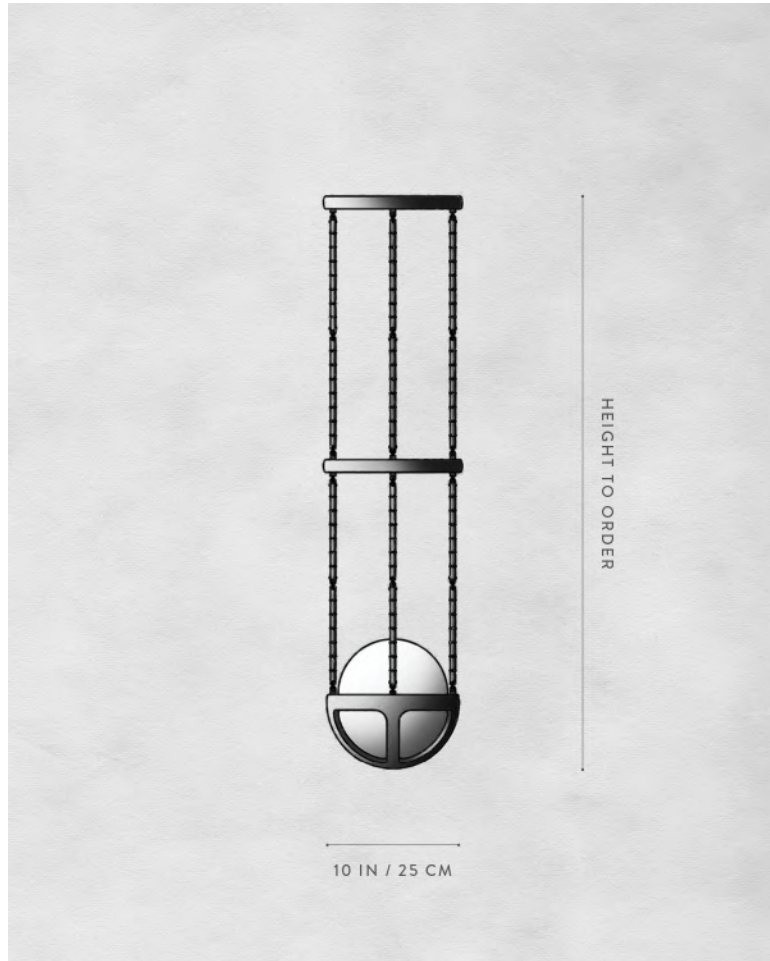

A P P A R A T U S

REPRISE : PENDANT SMALL

DIMENSIONS	Ø 10 IN Ø 25 CM
WEIGHT	HEIGHT TO ORDER SMALL A: APPROX. 18 LBS / 8 KG SMALL B: APPROX. 22 LBS / 10 KG SMALL C: APPROX. 27 LBS / 12 KG SMALL D: APPROX. 31 LBS / 14 KG
PRICE	FROM $10800 / 17 - 29 IN OVERALL HEIGHT $14200 / 30 - 44 IN OVERALL HEIGHT $17600 / 45 - 65 IN OVERALL HEIGHT $21000 / 66 - 83 IN OVERALL HEIGHT
MINIMUM HEIGHT	17 IN 43 CM
VOLTAGE	120-240 ETL / CB / CE / SAA / KC / UKCA / CCC PENDING
LAMPING BULB INCLUDED	MAX 25W 3W DIMMABLE LED BULB 240 LUMENS 2500K 120V : E12 GLOBE SM : MATTE WHITE 240V : E14 GLOBE SM : MATTE WHITE
BULB LIFE	30,000 HOURS
DEPOSIT BALANCE LEAD TIME	50% UPON ORDER DUE PRIOR TO SHIPPING PLEASE REFER TO WEBSITE

FINISHED AND ASSEMBLED BY HAND IN NY
DOMESTIC AND IMPORTED COMPONENTS
PLEASE INQUIRE FOR HEIGHT OVER 80 IN