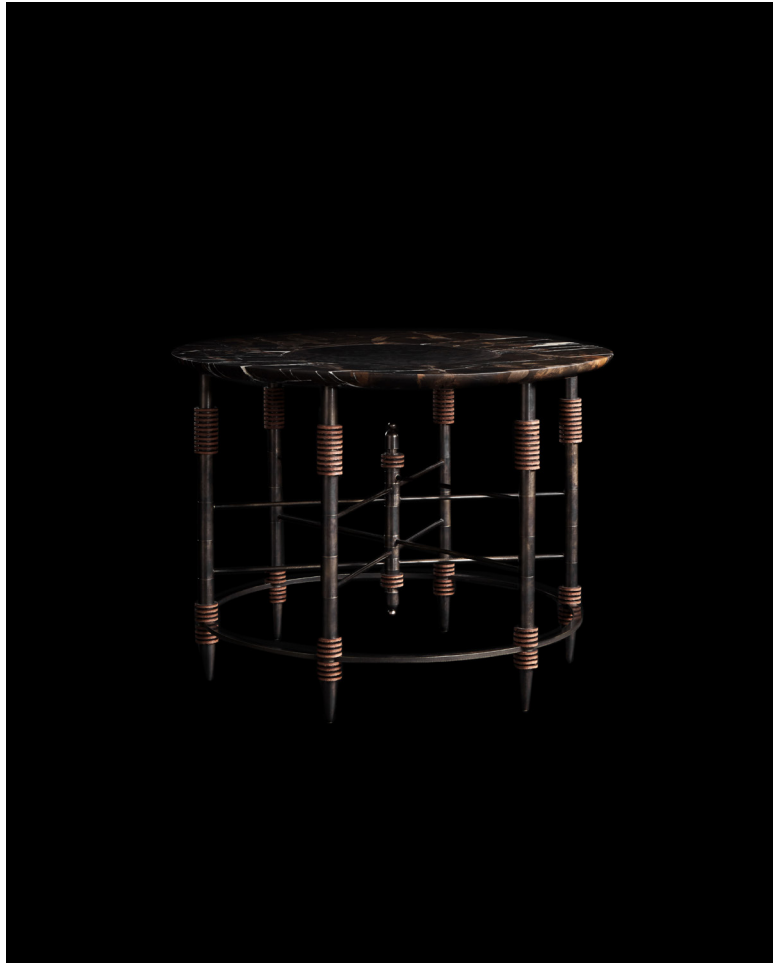

A P P A R A T U S

COLORWAY 02

PARS : SIDE TABLE

REFERENCE NOMADIC TRAY TABLES
CARLO BUGATTI

COMPOSITION BRASS ARMATURE
STONE
HAND-CUT LEATHER

A P P A R A T U S

COLORWAY 02

COLORWAY 01

A P P A R A T U S

DIMENSIONS

PARS : SIDE TABLE
STUDIO EXCLUSIVE

17 H, Ø 24 IN
43 H, Ø 61 CM

PRICE

\$7000

DEPOSIT
BALANCE
LEAD TIME

50% UPON ORDER
DUE PRIOR TO SHIPPING
PLEASE REFER TO WEBSITE

FINISHED AND ASSEMBLED BY HAND IN NY
DOMESTIC AND IMPORTED COMPONENTS

A P P A R A T U S

COLORWAY 01 - TRAVERTINE STONE / BISQUE LEATHER / AGED BRASS

COLORWAY 02 - NERO GOLD MARBLE / EBENE LEATHER / OIL-RUBBED BRONZE

COLORWAY 01

COLORWAY 02

PARS : SIDE TABLE

TRAVERTINE STONE
BISQUE LEATHER
AGED BRASS

NERO GOLD MARBLE
EBENE LEATHER
OIL-RUBBED BRONZE