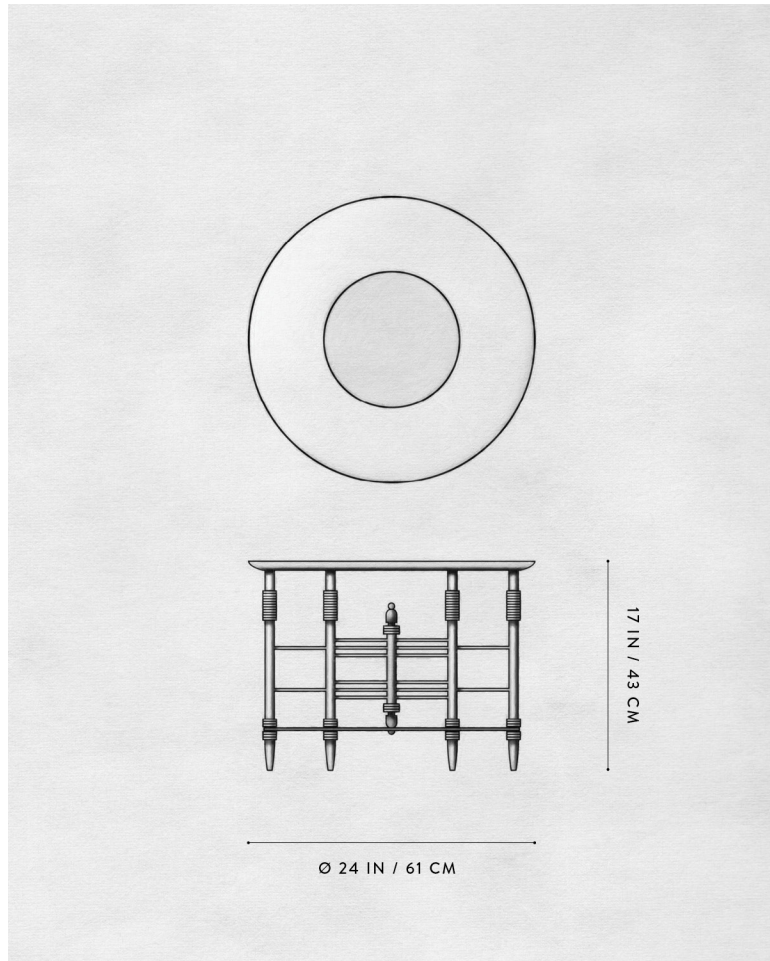

A P P A R A T U S

COLORWAY 02

PARS : SIDE TABLE

REFERENCE NOMADIC TRAY TABLES
CARLO BUGATTI

COMPOSITION BRASS ARMATURE
STONE
HAND-CUT LEATHER

A P P A R A T U S

COLORWAY 02

COLORWAY 01

A P P A R A T U S

DIMENSIONS

PARS : SIDE TABLE
STUDIO EXCLUSIVE

17 H, Ø 24 IN
43 H, Ø 61 CM

PRICE

\$7000

DEPOSIT
BALANCE
LEAD TIME

50% UPON ORDER
DUE PRIOR TO SHIPPING
PLEASE REFER TO WEBSITE