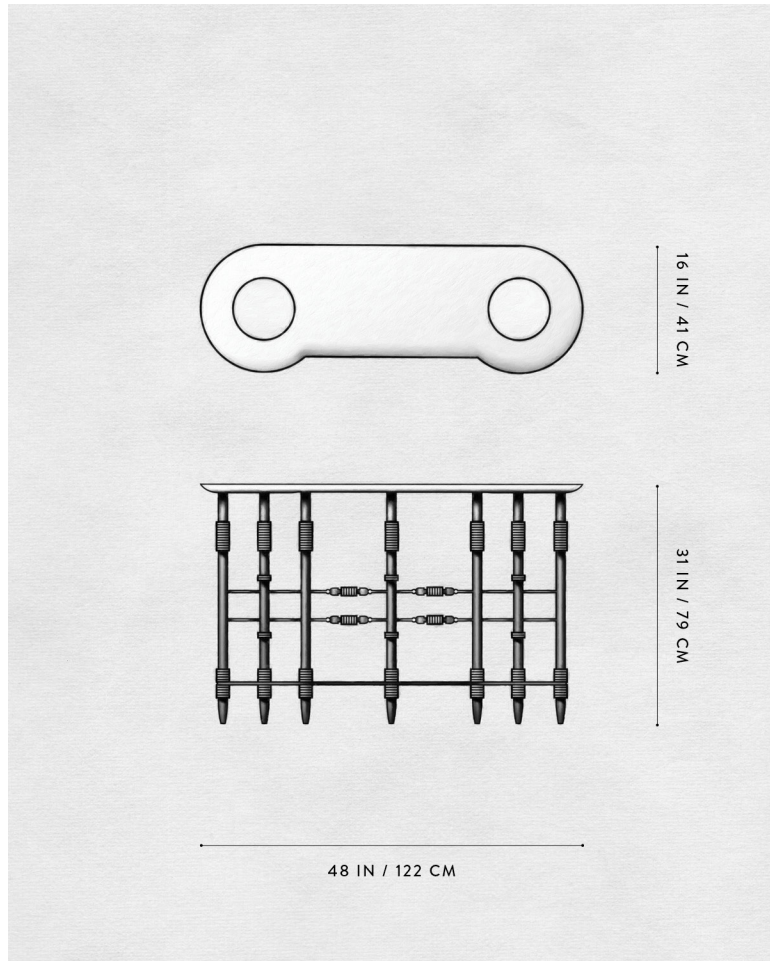

## PARS : CONSOLE TABLE

REFERENCE      NOMADIC TRAY TABLES  
CARLO BUGATTI

COMPOSITION    BRASS ARMATURE  
STONE  
HAND-CUT LEATHER

A P P A R A T U S

COLORWAY 02

COLORWAY 02

## DIMENSIONS

PARS : CONSOLE TABLE  
STUDIO EXCLUSIVE

31 H, 48 W, 16 D IN  
79 H, 122 W, 41 D CM