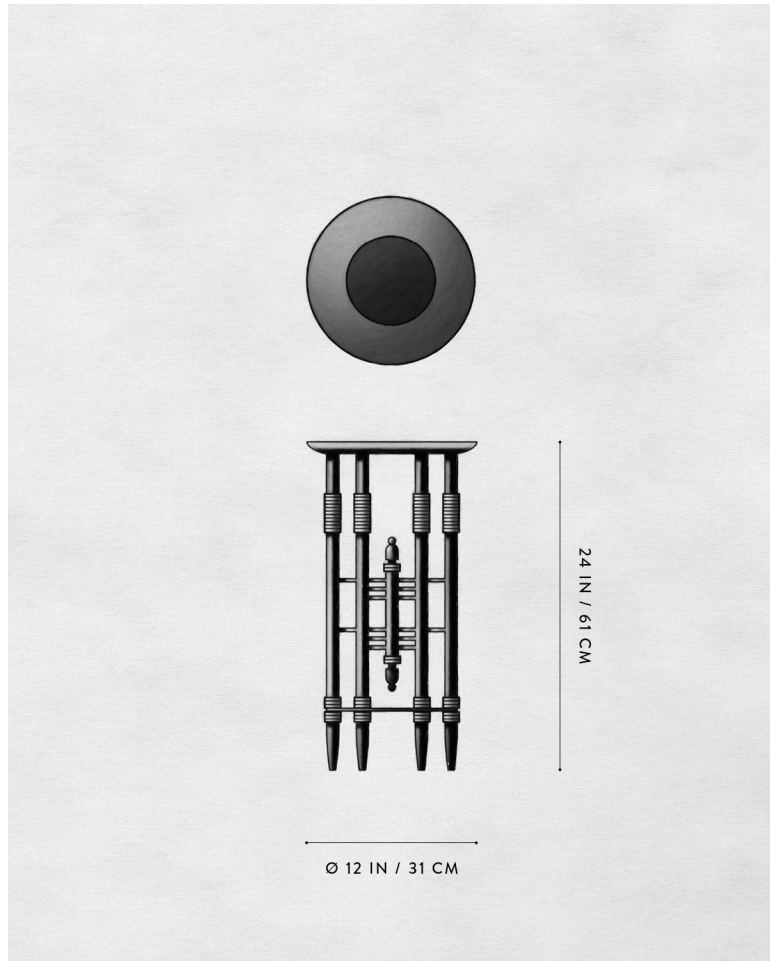

A P P A R A T U S

COLORWAY 01

PARS : COCKTAIL TABLE

REFERENCE NOMADIC TRAY TABLES
CARLO BUGATTI

COMPOSITION BRASS ARMATURE
STONE
HAND-CUT LEATHER

A P P A R A T U S

COLORWAY 02

COLORWAY 01

A P P A R A T U S

DIMENSIONS

PARS : COCKTAIL TABLE
STUDIO EXCLUSIVE

24 H, Ø 12 IN
61 H, Ø 31 CM

PRICE

\$5000

DEPOSIT

50% UPON ORDER