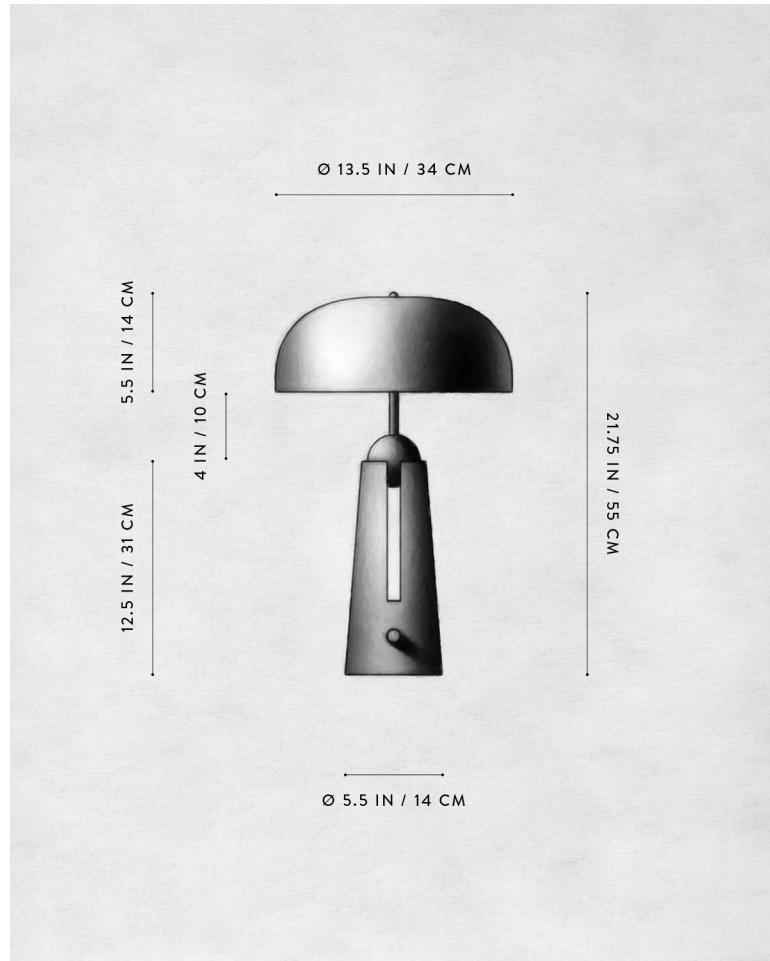

A P P A R A T U S

AGED BRASS / PEWTER SUEDE

METRONOME : TABLE LAMP

REFERENCE

STRAVINSKY
COUNTERPOINT
VILLA MULLER

COMPOSITION

HAND-WRAPPED LEATHER OR SUEDE BASE
BRASS ARMATURE AND SHADE

A P P A R A T U S

AGED BRASS / BRONZE SUEDE

AGED BRASS / PEWTER SUEDE

A P P A R A T U S

METRONOME : TABLE LAMP

DIMENSIONS

21.75 H, Ø 13.5 IN
55 H, Ø 34 CM

PRICE

FROM \$6400

VOLTAGE

120-240
UL

LAMPING BULB INCLUDED

MAX 40W
2 X 5W DIMMABLE LED BULB
300 LUMENS

BULB LIFE

2500K
120V : E12 GLOBE SM : MATTE WHITE BRT
240V : E14 GLOBE SM: MATTE WHITE BRT
30,000 HOURS

DEPOSIT BALANCE LEAD TIME