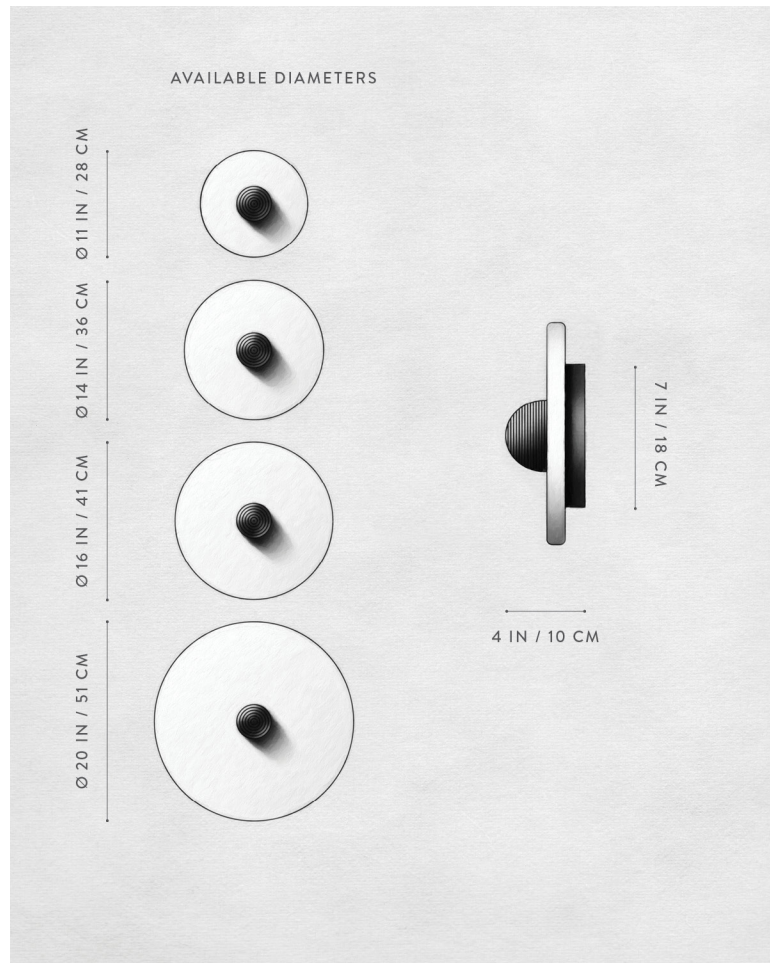

A P P A R A T U S

AGED BRASS

MEDIAN : SCONCE

REFERENCE

MINARETS
SOLAR ECLIPSE

COMPOSITION

ALABASTER
FLUTED BRASS

A P P A R A T U S

A P P A R A T U S

	MEDIAN : SCONCE
DIAMETER	4 IN DEPTH: Ø 11 OR 14 IN 10 CM DEPTH: Ø 28 OR 36 CM
WEIGHT	10 LBS / 5 KG / 11 IN DIAMETER 15 LBS / 7 KG / 14 IN DIAMETER
PRICE	FROM \$2800 / 11 IN DIAMETER FROM \$3200 / 14 IN DIAMETER FROM \$3600 / 16 IN DIAMETER FROM \$4000 / 20 IN DIAMETER
INSTALLATION	SUITABLE FOR INSTALLATION ON WALLS ONLY
VOLTAGE	120-240 UL / CE
LAMPING	8W DIMMABLE LED 800 LUMENS 2500K
DRIVER LIFE	50,000 HOURS
DEPOSIT	50% UPON ORDER
BALANCE	DUE PRIOR TO SHIPPING
LEAD TIME	PLEASE REFER TO WEBSITE
	FINISHED AND ASSEMBLED BY HAND IN NY DOMESTIC AND IMPORTED COMPONENTS