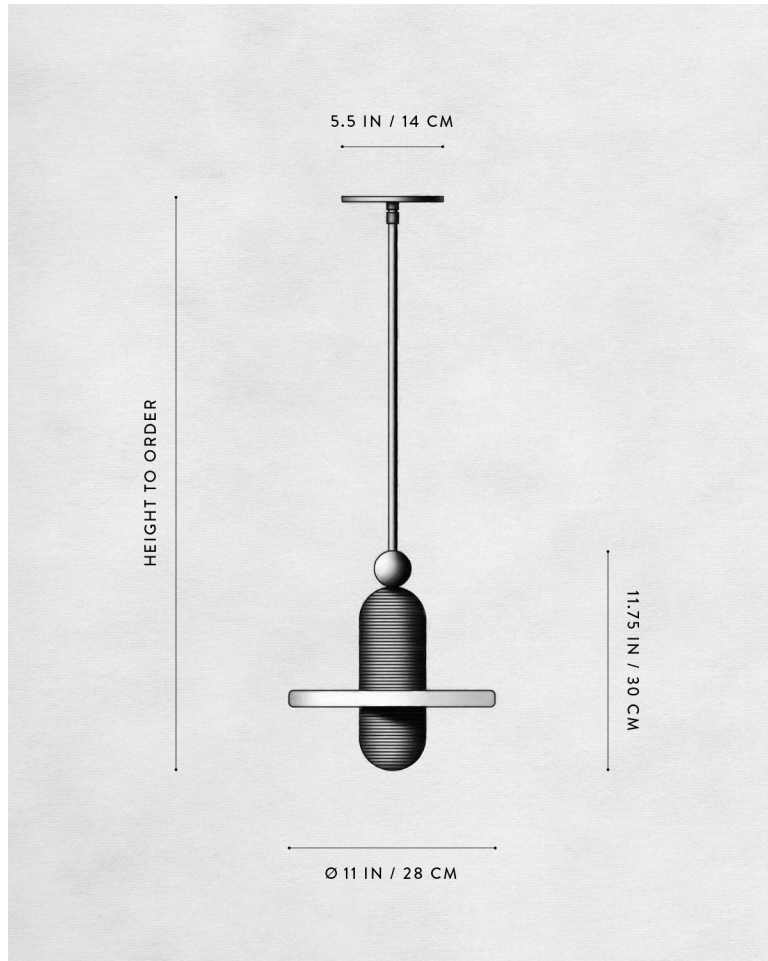

A P P A R A T U S

BLACKENED BRASS

MEDIAN : MONO

REFERENCE

MINARETS
SOLAR ECLIPSE

COMPOSITION

ALABASTER
FLUTED BRASS

A P P A R A T U S

TARNISHED SILVER

OIL-RUBBED BRONZE

A P P A R A T U S

	MEDIAN : MONO
DIMENSIONS	Ø 11 IN Ø 28 CM HEIGHT TO ORDER APPROX. 15 LBS / 7 KG
WEIGHT	
PRICE	FROM \$4000
MINIMUM HEIGHT INCLUDES ADD HEIGHT	16 IN 60 IN \$10 / IN
VOLTAGE	120-240 UL / CE
LAMPING	8W DIMMABLE LED 800 LUMENS 2500K
DRIVER LIFE	50,000 HOURS
DEPOSIT BALANCE LEAD TIME	50% UPON ORDER DUE PRIOR TO SHIPPING PLEASE REFER TO WEBSITE