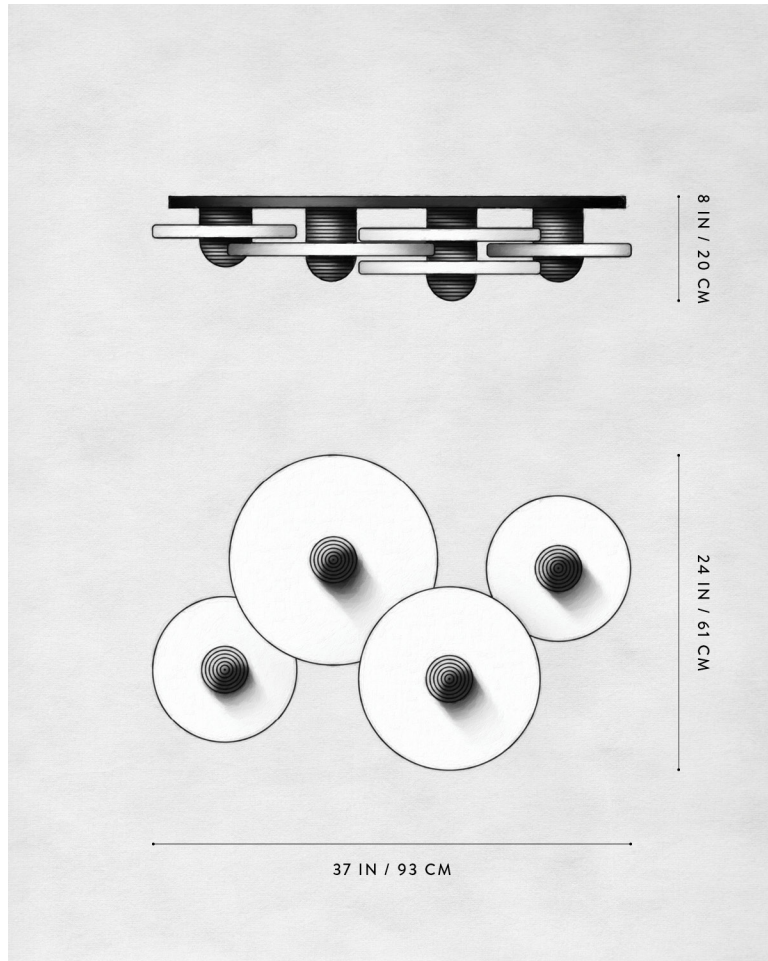

A P P A R A T U S

AGED BRASS

MEDIAN : 4 SURFACE

REFERENCE

MINARETS
SOLAR ECLIPSE

COMPOSITION

ALABASTER
FLUTED BRASS

A P P A R A T U S

AGED BRASS

A P P A R A T U S

	MEDIAN : 4 SURFACE
DIMENSIONS	8 H, 37 W, 24 L IN 20 H, 93 W, 61 L CM
WEIGHT	APPROX. 95 LBS / 43 KG
PRICE	FROM \$12000
INSTALLATION	SUITABLE FOR CEILING OR WALL
VOLTAGE	120-240 UL / CE
LAMPING	5 X 8W DIMMABLE LED 800 LUMENS EACH 2500K
DRIVER LIFE	50,000 HOURS
DEPOSIT	50% UPON ORDER
BALANCE	DUE PRIOR TO SHIPPING
LEAD TIME	PLEASE REFER TO WEBSITE
	FINISHED AND ASSEMBLED BY HAND IN NY DOMESTIC AND IMPORTED COMPONENTS