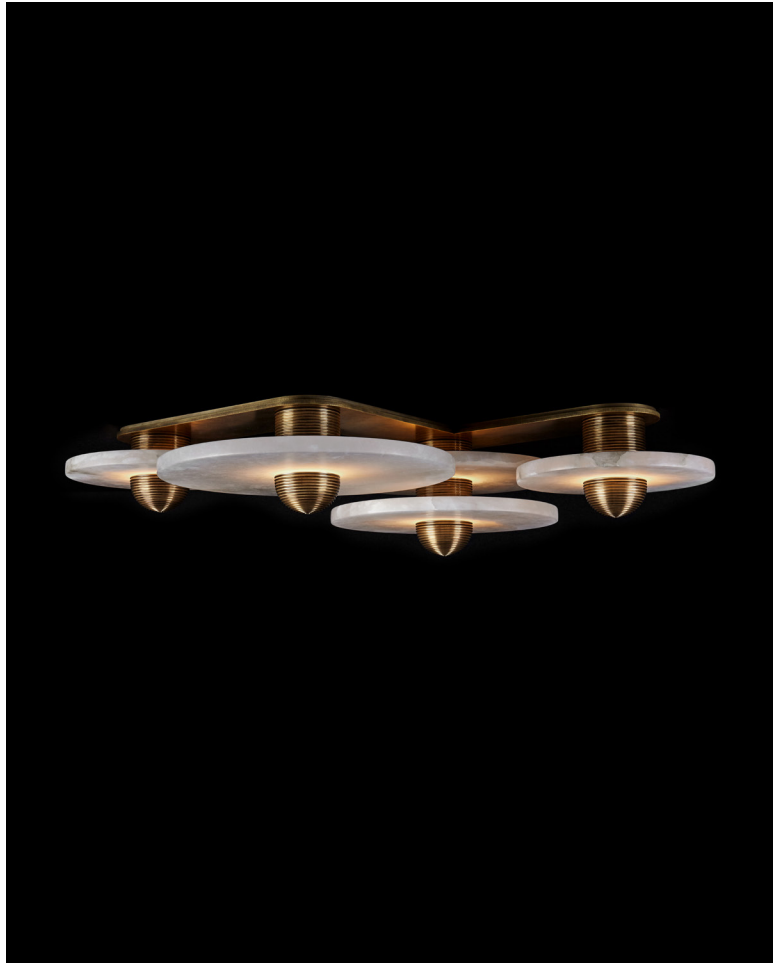

A P P A R A T U S

AGED BRASS

MEDIAN : 4 SURFACE

REFERENCE

MINARETS
SOLAR ECLIPSE

COMPOSITION

ALABASTER
FLUTED BRASS

A P P A R A T U S

AGED BRASS

A P P A R A T U S

	MEDIAN : 4 SURFACE
DIMENSIONS	8 H, 37 W, 24 L IN 20 H, 93 W, 61 L CM
WEIGHT	APPROX. 95 LBS / 43 KG
PRICE	FROM \$12000
INSTALLATION	SUITABLE FOR CEILING OR WALL
VOLTAGE	120-240 UL / CE
LAMPING	5 X 8W DIMMABLE LED 800 LUMENS EACH 2500K
DRIVER LIFE	50,000 HOURS
DEPOSIT	50% UPON ORDER
BALANCE	DUE PRIOR TO SHIPPING
LEAD TIME	PLEASE REFER TO WEBSITE
	FINISHED AND ASSEMBLED BY HAND IN NY DOMESTIC AND IMPORTED COMPONENTS

A P P A R A T U S

AGED BRASS

OIL-RUBBED BRONZE

BLACKENED BRASS

TARNISHED SILVER

METAL

MEDIAN : 4 SURFACE

AGED BRASS [WAXED]