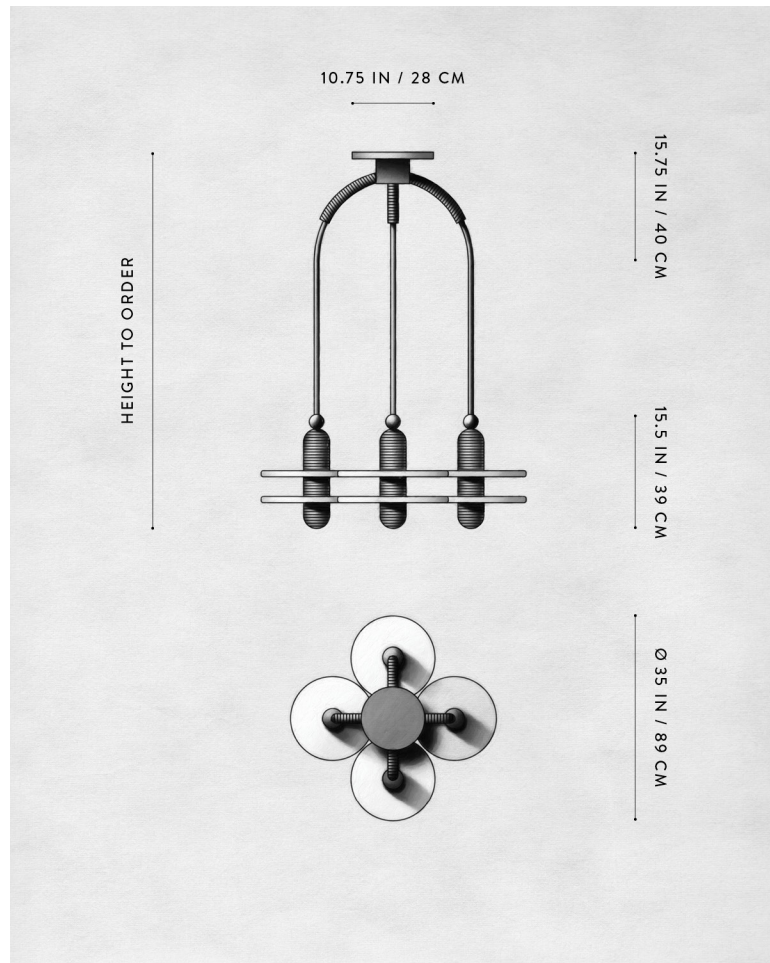

A P P A R A T U S

AGED BRASS

MEDIAN : 4 PENDANT

REFERENCE

MINARETS
SOLAR ECLIPSE

COMPOSITION

ALABASTER
FLUTED BRASS

A P P A R A T U S

AGED BRASS

A P P A R A T U S

MEDIAN : 4 PENDANT

DIMENSIONS	Ø 35 IN Ø 89 CM HEIGHT TO ORDER APPROX. 140 LBS / 64 KG
WEIGHT	
PRICE	FROM \$30000
MINIMUM HEIGHT	36 IN
INCLUDES	85 IN
ADD HEIGHT	\$40 / IN
VOLTAGE	120-240 UL / CE
LAMPING	8 X 8W DIMMABLE LED 800 LUMENS EACH 2500K
DRIVER LIFE	50,000 HOURS
DEPOSIT	50% UPON ORDER
BALANCE	DUE PRIOR TO SHIPPING
LEAD TIME	PLEASE REFER TO WEBSITE