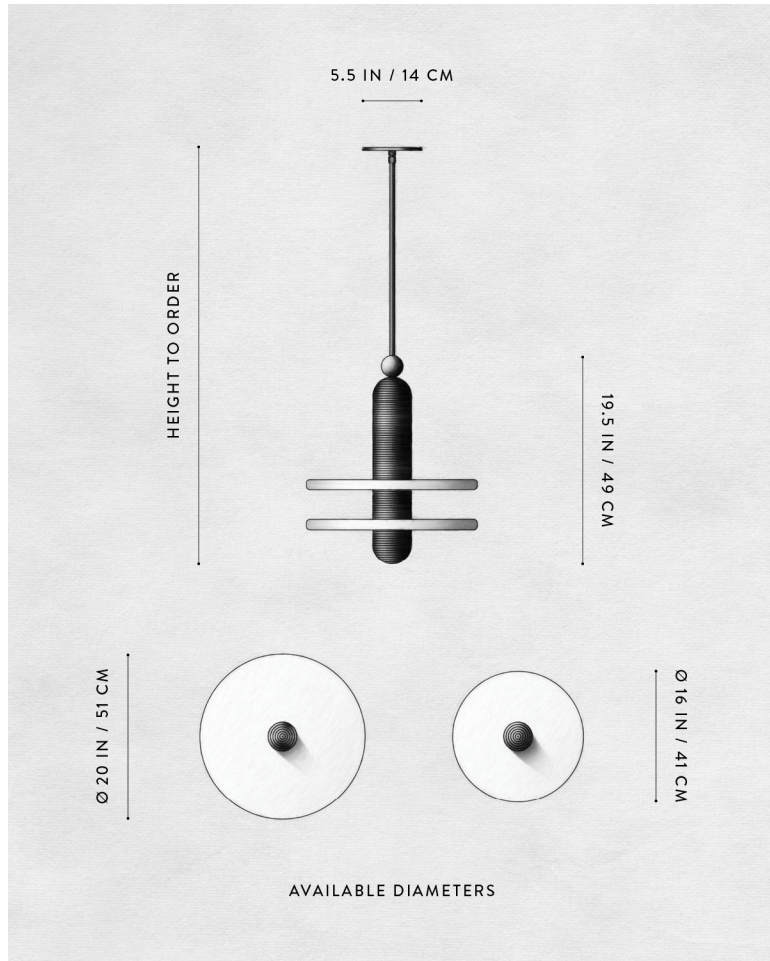

A P P A R A T U S

AGED BRASS

MEDIAN : 1 PENDANT

REFERENCE

MINARETS
SOLAR ECLIPSE

COMPOSITION

ALABASTER
FLUTED BRASS

A P P A R A T U S

TARNISHED SILVER

AGED BRASS

A P P A R A T U S

MEDIAN : 1 PENDANT

DIAMETER	Ø 16 OR 20 IN Ø 41 OR 51 CM
WEIGHT	APPROX. 65 LBS / 27 KG / 16 IN DIAMETER APPROX. 70 LBS / 32 KG / 20 IN DIAMETER
PRICE	FROM \$7200 / 16 IN DIAMETER FROM \$8200 / 20 IN DIAMETER
MINIMUM HEIGHT	28 IN
INCLUDES	60 IN
ADD HEIGHT	\$10 / IN
VOLTAGE	120-240 UL / CE
LAMPING	2 X 8W DIMMABLE LED 800 LUMENS EACH 2500K
DRIVER LIFE	50,000 HOURS
DEPOSIT	50% UPON ORDER
BALANCE	DUE PRIOR TO SHIPPING
LEAD TIME	PLEASE REFER TO WEBSITE