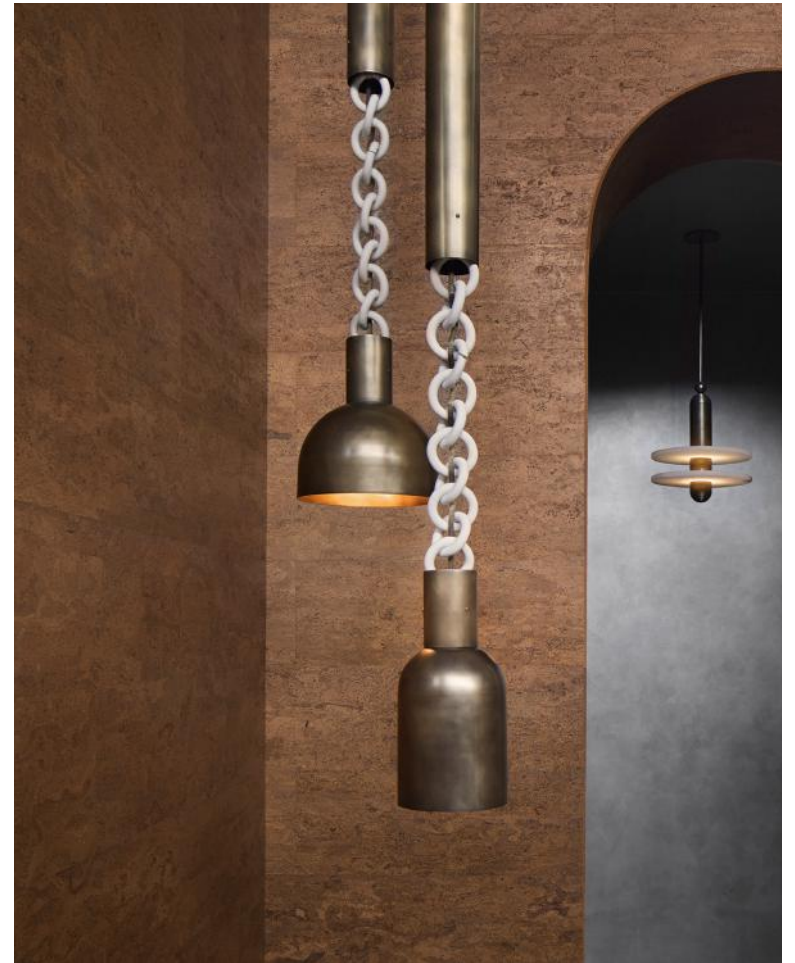

A P P A R A T U S

AGED BRASS

LINK : PENDANT

REFERENCE

STRENGTH AND VULNERABILITY

COMPOSITION

OVERSIZE BRASS SHADES SUSPENDED BY
HAND-FORMED PORCELAIN LINKS

A P P A R A T U S

AGED BRASS

AGED BRASS

A P P A R A T U S

TARNISHED SILVER | BLACKENED BRASS | AGED BRASS

A P P A R A T U S

LINK : PENDANT LARGE

DIMENSIONS	Ø 18 IN Ø 46 CM
WEIGHT	HEIGHT TO ORDER LARGE A : 7 - 17 LBS / 3 - 8 KG LARGE B : 18 - 29 LBS / 8 - 13 KG LARGE C : 31 - 42 LBS / 14 - 19 KG
PRICE	FROM \$12000 / 34 - 99 IN OVERALL HEIGHT \$16000 / 100 - 181 IN OVERALL HEIGHT \$20000 / 182 - 263 IN OVERALL HEIGHT
MINIMUM HEIGHT	34 IN
VOLTAGE	120-240 UL / CE
LAMPING BULB INCLUDED	MAX 60W 4 X 3.8W DIMMABLE LED BULBS 220 LUMENS EACH 2000 - 2800K 120V : E26 SPHERE I : MATTE WHITE 240V : E27 SPHERE I : MATTE WHITE
BULB LIFE	15,000 HOURS
DEPOSIT BALANCE LEAD TIME	50% UPON ORDER DUE PRIOR TO SHIPPING PLEASE REFER TO WEBSITE
	FINISHED AND ASSEMBLED BY HAND IN NY DOMESTIC AND IMPORTED COMPONENTS PLEASE INQUIRE FOR HEIGHTS OVER 263 IN

A P P A R A T U S

LARGE A
34 - 99 IN / 86 - 251 CM

LARGE B
100 - 181 IN / 254 - 460 CM

LARGE C
182 - 263 IN / 462 - 668 CM

A P P A R A T U S

LINK : PENDANT MEDIUM

DIMENSIONS	Ø 12 IN Ø 31 CM HEIGHT TO ORDER
WEIGHT	MEDIUM A : 7 - 16 LBS / 3 - 7 KG MEDIUM B : 17 - 28 LBS / 8 - 13 KG MEDIUM C : 30 - 41 LBS / 14 - 19 KG
PRICE	FROM \$11000 / 32 - 97 IN OVERALL HEIGHT \$15000 / 98 - 179 IN OVERALL HEIGHT \$19000 / 180 - 261 IN OVERALL HEIGHT
MINIMUM HEIGHT	32 IN
VOLTAGE	120-240 UL / CE
LAMPING	MAX 60W
BULB INCLUDED	3 X 3.8W DIMMABLE LED BULBS 220 LUMENS EACH 2000 - 2800K 120V : E26 SPHERE I : MATTE WHITE 240V : E27 SPHERE I : MATTE WHITE
BULB LIFE	15,000 HOURS
DEPOSIT	50% UPON ORDER
BALANCE	DUE PRIOR TO SHIPPING
LEAD TIME	PLEASE REFER TO WEBSITE