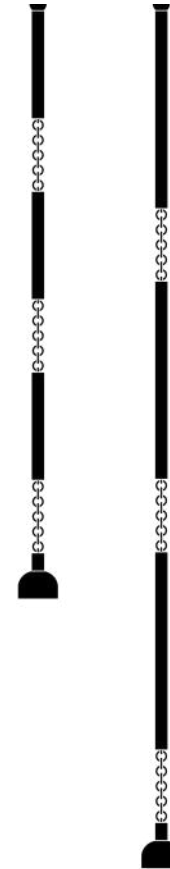

A P P A R A T U S

AGED BRASS

LINK : PENDANT

REFERENCE

STRENGTH AND VULNERABILITY

COMPOSITION

OVERSIZE BRASS SHADES SUSPENDED BY
HAND-FORMED PORCELAIN LINKS

A P P A R A T U S

AGED BRASS

AGED BRASS

A P P A R A T U S

TARNISHED SILVER | BLACKENED BRASS | AGED BRASS

A P P A R A T U S

LINK : PENDANT LARGE

DIMENSIONS	Ø 18 IN Ø 46 CM
WEIGHT	HEIGHT TO ORDER LARGE A : 7 - 17 LBS / 3 - 8 KG LARGE B : 18 - 29 LBS / 8 - 13 KG LARGE C : 31 - 42 LBS / 14 - 19 KG
PRICE	FROM \$12000 / 34 - 99 IN OVERALL HEIGHT \$16000 / 100 - 181 IN OVERALL HEIGHT \$20000 / 182 - 263 IN OVERALL HEIGHT
MINIMUM HEIGHT	34 IN
VOLTAGE	120-240 UL / CE
LAMPING BULB INCLUDED	MAX 60W 4 X 3.8W DIMMABLE LED BULBS 220 LUMENS EACH 2000 - 2800K 120V : E26 SPHERE I : MATTE WHITE 240V : E27 SPHERE I : MATTE WHITE
BULB LIFE	15,000 HOURS
DEPOSIT BALANCE LEAD TIME	50% UPON ORDER DUE PRIOR TO SHIPPING PLEASE REFER TO WEBSITE
	FINISHED AND ASSEMBLED BY HAND IN NY DOMESTIC AND IMPORTED COMPONENTS PLEASE INQUIRE FOR HEIGHTS OVER 263 IN

A P P A R A T U S

LARGE A
34 - 99 IN / 86 - 251 CM

LARGE B
100 - 181 IN / 254 - 460 CM

LARGE C
182 - 263 IN / 462 - 668 CM

A P P A R A T U S

LINK : PENDANT MEDIUM

DIMENSIONS	Ø 12 IN Ø 31 CM HEIGHT TO ORDER
WEIGHT	MEDIUM A : 7 - 16 LBS / 3 - 7 KG MEDIUM B : 17 - 28 LBS / 8 - 13 KG MEDIUM C : 30 - 41 LBS / 14 - 19 KG
PRICE	FROM \$11000 / 32 - 97 IN OVERALL HEIGHT \$15000 / 98 - 179 IN OVERALL HEIGHT \$19000 / 180 - 261 IN OVERALL HEIGHT
MINIMUM HEIGHT	32 IN
VOLTAGE	120-240 UL / CE
LAMPING	MAX 60W
BULB INCLUDED	3 X 3.8W DIMMABLE LED BULBS 220 LUMENS EACH 2000 - 2800K 120V : E26 SPHERE I : MATTE WHITE 240V : E27 SPHERE I : MATTE WHITE
BULB LIFE	15,000 HOURS
DEPOSIT	50% UPON ORDER
BALANCE	DUE PRIOR TO SHIPPING
LEAD TIME	PLEASE REFER TO WEBSITE

FINISHED AND ASSEMBLED BY HAND IN NY
DOMESTIC AND IMPORTED COMPONENTS
PLEASE INQUIRE FOR HEIGHTS OVER 261 IN

A P P A R A T U S

MEDIUM A
32 - 97 IN / 81 - 246 CM

MEDIUM B
98 - 179 IN / 249 - 455 CM

MEDIUM C
180 - 261 IN / 457 - 663 CM