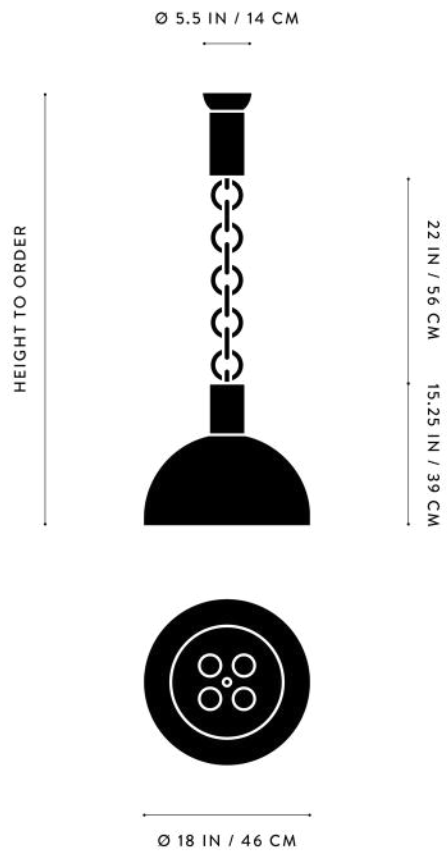

AGED BRASS

AGED BRASS

A P P A R A T U S

TARNISHED SILVER | BLACKENED BRASS | AGED BRASS

A P P A R A T U S

LINK : PENDANT LARGE

DIMENSIONS	Ø 18 IN Ø 46 CM
WEIGHT	HEIGHT TO ORDER LARGE A : 7 - 17 LBS / 3 - 8 KG LARGE B : 18 - 29 LBS / 8 - 13 KG LARGE C : 31 - 42 LBS / 14 - 19 KG
PRICE	FROM \$12000 / 34 - 99 IN OVERALL HEIGHT \$16000 / 100 - 181 IN OVERALL HEIGHT \$20000 / 182 - 263 IN OVERALL HEIGHT
MINIMUM HEIGHT	34 IN
VOLTAGE	120-240 UL / CE
LAMPING BULB INCLUDED	MAX 60W 4 X 3.8W DIMMABLE LED BULBS 220 LUMENS EACH 2000 - 2800K 120V : E26 SPHERE I : MATTE WHITE 240V : E27 SPHERE I : MATTE WHITE
BULB LIFE	15,000 HOURS
DEPOSIT BALANCE LEAD TIME	50% UPON ORDER DUE PRIOR TO SHIPPING PLEASE REFER TO WEBSITE
	FINISHED AND ASSEMBLED BY HAND IN NY DOMESTIC AND IMPORTED COMPONENTS PLEASE INQUIRE FOR HEIGHTS OVER 263 IN

A P P A R A T U S

LARGE A
34 - 99 IN / 86 - 251 CM

LARGE B
100 - 181 IN / 254 - 460 CM

LARGE C
182 - 263 IN / 462 - 668 CM

A P P A R A T U S

LINK : PENDANT MEDIUM

DIMENSIONS	Ø 12 IN Ø 31 CM HEIGHT TO ORDER
WEIGHT	MEDIUM A : 7 - 16 LBS / 3 - 7 KG MEDIUM B : 17 - 28 LBS / 8 - 13 KG MEDIUM C : 30 - 41 LBS / 14 - 19 KG
PRICE	FROM \$11000 / 32 - 97 IN OVERALL HEIGHT \$15000 / 98 - 179 IN OVERALL HEIGHT \$19000 / 180 - 261 IN OVERALL HEIGHT
MINIMUM HEIGHT	32 IN
VOLTAGE	120-240 UL / CE
LAMPING	MAX 60W
BULB INCLUDED	3 X 3.8W DIMMABLE LED BULBS 220 LUMENS EACH 2000 - 2800K 120V : E26 SPHERE I : MATTE WHITE 240V : E27 SPHERE I : MATTE WHITE
BULB LIFE	15,000 HOURS
DEPOSIT	50% UPON ORDER
BALANCE	DUE PRIOR TO SHIPPING
LEAD TIME	PLEASE REFER TO WEBSITE

FINISHED AND ASSEMBLED BY HAND IN NY
DOMESTIC AND IMPORTED COMPONENTS
PLEASE INQUIRE FOR HEIGHTS OVER 261 IN

A P P A R A T U S

MEDIUM A
32 - 97 IN / 81 - 246 CM

MEDIUM B
98 - 179 IN / 249 - 455 CM

MEDIUM C
180 - 261 IN / 457 - 663 CM