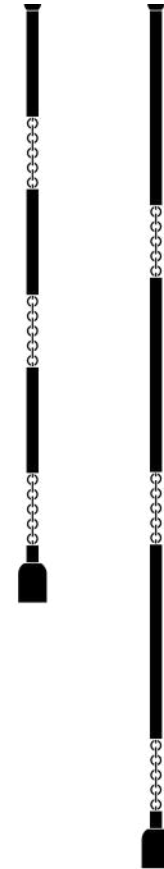

SMALL C
184 - 265 IN / 468 - 673 CM