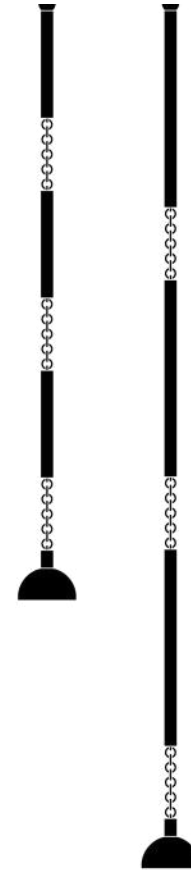

A P P A R A T U S

AGED BRASS

LINK : PENDANT

REFERENCE

STRENGTH AND VULNERABILITY

COMPOSITION

OVERSIZE BRASS SHADES SUSPENDED BY
HAND-FORMED PORCELAIN LINKS

A P P A R A T U S

AGED BRASS

AGED BRASS

A P P A R A T U S

TARNISHED SILVER | BLACKENED BRASS | AGED BRASS

A P P A R A T U S

LINK : PENDANT LARGE

DIMENSIONS	Ø 18 IN Ø 46 CM
WEIGHT	HEIGHT TO ORDER LARGE A : 7 - 17 LBS / 3 - 8 KG LARGE B : 18 - 29 LBS / 8 - 13 KG LARGE C : 31 - 42 LBS / 14 - 19 KG
PRICE	FROM \$12000 / 34 - 99 IN OVERALL HEIGHT \$16000 / 100 - 181 IN OVERALL HEIGHT \$20000 / 182 - 263 IN OVERALL HEIGHT
MINIMUM HEIGHT	34 IN
VOLTAGE	120-240 UL / CE
LAMPING BULB INCLUDED	MAX 60W 4 X 3.8W DIMMABLE LED BULBS 220 LUMENS EACH 2000 - 2800K 120V : E26 SPHERE I : MATTE WHITE 240V : E27 SPHERE I : MATTE WHITE
BULB LIFE	15,000 HOURS
DEPOSIT BALANCE LEAD TIME	50% UPON ORDER DUE PRIOR TO SHIPPING PLEASE REFER TO WEBSITE
	FINISHED AND ASSEMBLED BY HAND IN NY DOMESTIC AND IMPORTED COMPONENTS PLEASE INQUIRE FOR HEIGHTS OVER 263 IN

A P P A R A T U S

LARGE A
34 - 99 IN / 86 - 251 CM

LARGE B
100 - 181 IN / 254 - 460 CM

LARGE C
182 - 263 IN / 462 - 668 CM

A P P A R A T U S

LINK : PENDANT MEDIUM

DIMENSIONS	Ø 12 IN Ø 31 CM HEIGHT TO ORDER
WEIGHT	MEDIUM A : 7 - 16 LBS / 3 - 7 KG MEDIUM B : 17 - 28 LBS / 8 - 13 KG MEDIUM C : 30 - 41 LBS / 14 - 19 KG
PRICE	FROM \$11000 / 32 - 97 IN OVERALL HEIGHT \$15000 / 98 - 179 IN OVERALL HEIGHT \$19000 / 180 - 261 IN OVERALL HEIGHT
MINIMUM HEIGHT	32 IN
VOLTAGE	120-240 UL / CE
LAMPING	MAX 60W
BULB INCLUDED	3 X 3.8W DIMMABLE LED BULBS 220 LUMENS EACH 2000 - 2800K 120V : E26 SPHERE I : MATTE WHITE 240V : E27 SPHERE I : MATTE WHITE
BULB LIFE	15,000 HOURS
DEPOSIT	50% UPON ORDER
BALANCE	DUE PRIOR TO SHIPPING
LEAD TIME	PLEASE REFER TO WEBSITE

FINISHED AND ASSEMBLED BY HAND IN NY
DOMESTIC AND IMPORTED COMPONENTS
PLEASE INQUIRE FOR HEIGHTS OVER 261 IN

A P P A R A T U S

MEDIUM A
32 - 97 IN / 81 - 246 CM

MEDIUM B
98 - 179 IN / 249 - 455 CM

MEDIUM C
180 - 261 IN / 457 - 663 CM