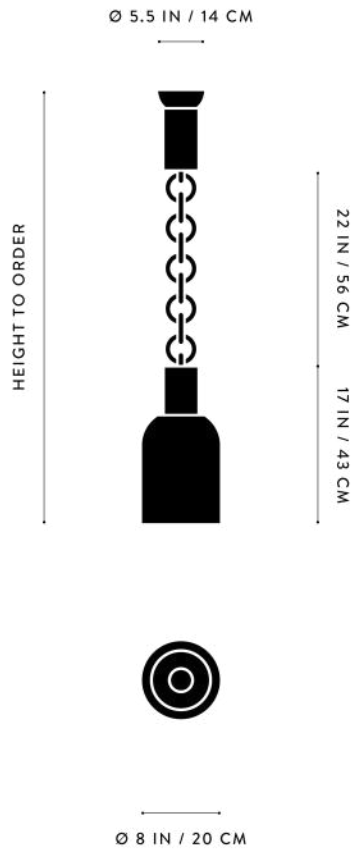

A P P A R A T U S

DIMENSIONS

WEIGHT

PRICE

MINIMUM HEIGHT

VOLTAGE

LAMPING BULB INCLUDED

BULB LIFE

DEPOSIT BALANCE LEAD TIME

LINK : PENDANT SMALL

Ø 8 IN
Ø 20 CM

HEIGHT TO ORDER

SMALL A : 6 - 15 LBS / 3 - 7 KG
SMALL B : 17 - 28 LBS / 8 - 13 KG
SMALL C : 30 - 41 LBS / 14 - 19 KG

FROM $10000 / 35 - 101 IN OVERALL HEIGHT
$14000 / 102 - 183 IN OVERALL HEIGHT
$18000 / 184 - 265 IN OVERALL HEIGHT

35 IN

120-240
UL / CE

MAX 60W
3.8W DIMMABLE LED BULB
220 LUMENS
2000 - 2800K

120V : E26 SPHERE I : MATTE WHITE
240V : E27 SPHERE I : MATTE WHITE
15,000 HOURS

50% UPON ORDER
DUE PRIOR TO SHIPPING
PLEASE REFER TO WEBSITE

FINISHED AND ASSEMBLED BY HAND IN NY
DOMESTIC AND IMPORTED COMPONENTS
PLEASE INQUIRE FOR HEIGHTS OVER 265 IN