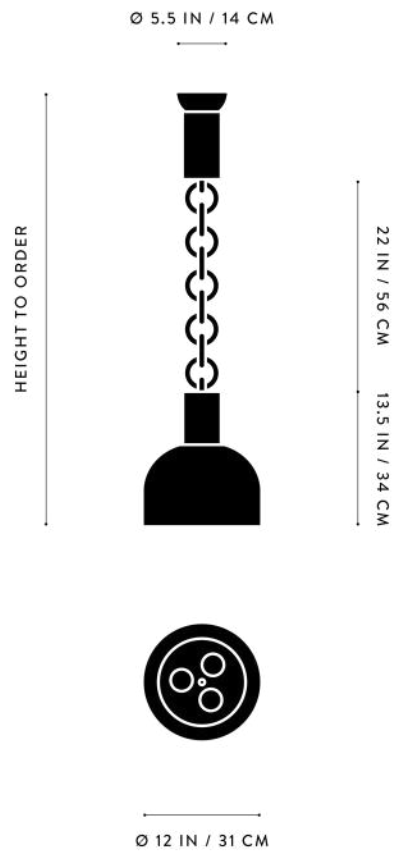

AGED BRASS

AGED BRASS

A P P A R A T U S

TARNISHED SILVER | BLACKENED BRASS | AGED BRASS

A P P A R A T U S

LINK : PENDANT LARGE

DIMENSIONS	Ø 18 IN Ø 46 CM
WEIGHT	HEIGHT TO ORDER LARGE A : 7 - 17 LBS / 3 - 8 KG LARGE B : 18 - 29 LBS / 8 - 13 KG LARGE C : 31 - 42 LBS / 14 - 19 KG
PRICE	FROM \$12000 / 34 - 99 IN OVERALL HEIGHT \$16000 / 100 - 181 IN OVERALL HEIGHT \$20000 / 182 - 263 IN OVERALL HEIGHT
MINIMUM HEIGHT	34 IN
VOLTAGE	120-240 UL / CE
LAMPING BULB INCLUDED	MAX 60W 4 X 3.8W DIMMABLE LED BULBS 220 LUMENS EACH 2000 - 2800K 120V : E26 SPHERE I : MATTE WHITE 240V : E27 SPHERE I : MATTE WHITE
BULB LIFE	15,000 HOURS
DEPOSIT BALANCE LEAD TIME	50% UPON ORDER DUE PRIOR TO SHIPPING PLEASE REFER TO WEBSITE
	FINISHED AND ASSEMBLED BY HAND IN NY DOMESTIC AND IMPORTED COMPONENTS PLEASE INQUIRE FOR HEIGHTS OVER 263 IN

A P P A R A T U S

LARGE A
34 - 99 IN / 86 - 251 CM

LARGE B
100 - 181 IN / 254 - 460 CM

LARGE C
182 - 263 IN / 462 - 668 CM

A P P A R A T U S

LINK : PENDANT MEDIUM

DIMENSIONS	Ø 12 IN Ø 31 CM HEIGHT TO ORDER
WEIGHT	MEDIUM A : 7 - 16 LBS / 3 - 7 KG MEDIUM B : 17 - 28 LBS / 8 - 13 KG MEDIUM C : 30 - 41 LBS / 14 - 19 KG
PRICE	FROM \$11000 / 32 - 97 IN OVERALL HEIGHT \$15000 / 98 - 179 IN OVERALL HEIGHT \$19000 / 180 - 261 IN OVERALL HEIGHT
MINIMUM HEIGHT	32 IN
VOLTAGE	120-240 UL / CE
LAMPING	MAX 60W
BULB INCLUDED	3 X 3.8W DIMMABLE LED BULBS 220 LUMENS EACH 2000 - 2800K 120V : E26 SPHERE I : MATTE WHITE 240V : E27 SPHERE I : MATTE WHITE
BULB LIFE	15,000 HOURS
DEPOSIT	50% UPON ORDER
BALANCE	DUE PRIOR TO SHIPPING
LEAD TIME	PLEASE REFER TO WEBSITE

FINISHED AND ASSEMBLED BY HAND IN NY
DOMESTIC AND IMPORTED COMPONENTS
PLEASE INQUIRE FOR HEIGHTS OVER 261 IN

A P P A R A T U S

MEDIUM A
32 - 97 IN / 81 - 246 CM

MEDIUM B
98 - 179 IN / 249 - 455 CM

MEDIUM C
180 - 261 IN / 457 - 663 CM