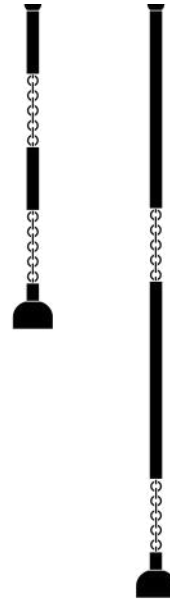

A P P A R A T U S

AGED BRASS

LINK : PENDANT

REFERENCE

STRENGTH AND VULNERABILITY

COMPOSITION

OVERSIZE BRASS SHADES SUSPENDED BY
HAND-FORMED PORCELAIN LINKS

A P P A R A T U S

AGED BRASS

AGED BRASS

A P P A R A T U S

TARNISHED SILVER | BLACKENED BRASS | AGED BRASS

A P P A R A T U S

LINK : PENDANT LARGE

DIMENSIONS	Ø 18 IN Ø 46 CM
WEIGHT	HEIGHT TO ORDER LARGE A : 7 - 17 LBS / 3 - 8 KG LARGE B : 18 - 29 LBS / 8 - 13 KG LARGE C : 31 - 42 LBS / 14 - 19 KG
PRICE	FROM \$12000 / 34 - 99 IN OVERALL HEIGHT \$16000 / 100 - 181 IN OVERALL HEIGHT \$20000 / 182 - 263 IN OVERALL HEIGHT
MINIMUM HEIGHT	34 IN
VOLTAGE	120-240 UL / CE
LAMPING BULB INCLUDED	MAX 60W 4 X 3.8W DIMMABLE LED BULBS 220 LUMENS EACH 2000 - 2800K 120V : E26 SPHERE I : MATTE WHITE 240V : E27 SPHERE I : MATTE WHITE
BULB LIFE	15,000 HOURS
DEPOSIT BALANCE LEAD TIME	50% UPON ORDER DUE PRIOR TO SHIPPING PLEASE REFER TO WEBSITE
	FINISHED AND ASSEMBLED BY HAND IN NY DOMESTIC AND IMPORTED COMPONENTS PLEASE INQUIRE FOR HEIGHTS OVER 263 IN

A P P A R A T U S

LARGE A
34 - 99 IN / 86 - 251 CM

LARGE B
100 - 181 IN / 254 - 460 CM

LARGE C
182 - 263 IN / 462 - 668 CM

A P P A R A T U S

LINK : PENDANT MEDIUM

DIMENSIONS	Ø 12 IN Ø 31 CM HEIGHT TO ORDER
WEIGHT	MEDIUM A : 7 - 16 LBS / 3 - 7 KG MEDIUM B : 17 - 28 LBS / 8 - 13 KG MEDIUM C : 30 - 41 LBS / 14 - 19 KG
PRICE	FROM \$11000 / 32 - 97 IN OVERALL HEIGHT \$15000 / 98 - 179 IN OVERALL HEIGHT \$19000 / 180 - 261 IN OVERALL HEIGHT
MINIMUM HEIGHT	32 IN
VOLTAGE	120-240 UL / CE
LAMPING	MAX 60W
BULB INCLUDED	3 X 3.8W DIMMABLE LED BULBS 220 LUMENS EACH 2000 - 2800K 120V : E26 SPHERE I : MATTE WHITE 240V : E27 SPHERE I : MATTE WHITE
BULB LIFE	15,000 HOURS
DEPOSIT	50% UPON ORDER
BALANCE	DUE PRIOR TO SHIPPING
LEAD TIME	PLEASE REFER TO WEBSITE

FINISHED AND ASSEMBLED BY HAND IN NY
DOMESTIC AND IMPORTED COMPONENTS
PLEASE INQUIRE FOR HEIGHTS OVER 261 IN

A P P A R A T U S

MEDIUM A
32 - 97 IN / 81 - 246 CM

MEDIUM B
98 - 179 IN / 249 - 455 CM

MEDIUM C
180 - 261 IN / 457 - 663 CM