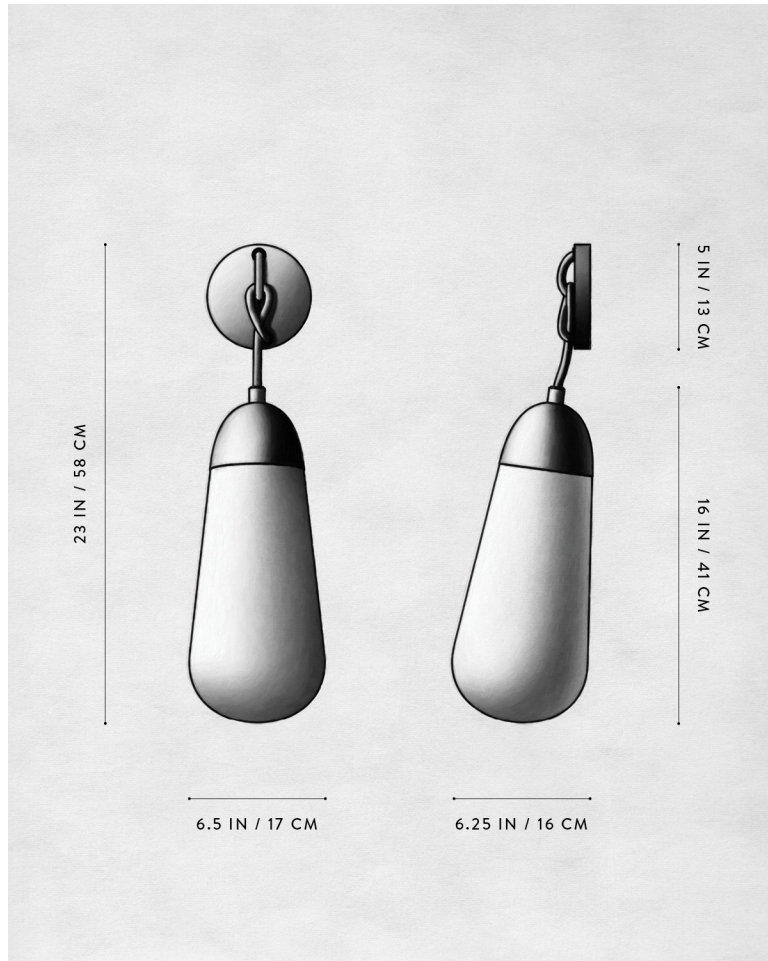

A P P A R A T U S

AGED BRASS

LARIAT : SCONCE LARGE

REFERENCE

GEOMETRY UNDER THE FORCE OF GRAVITY
FORMS FOUND IN JEWELRY
DEW

COMPOSITION

BRASS AND ETCHED GLASS ELONGATED SPHERES
FINELY WOVEN BRASS MASH LINE SEGMENTS

A P P A R A T U S

AGED BRASS

TARNISHED SILVER

A P P A R A T U S

LARIAT : SCONCE LARGE

DIMENSIONS	23 H, 6.5 W, 6.25 D IN 58 H, 17 W, 16 D CM
WEIGHT	APPROX. 5 LBS / 2 KG
PRICE	FROM \$2700
VOLTAGE	120-240 UL / CE
LAMPING	MAX 40W
BULB INCLUDED	3W DIMMABLE LED BULB 240 LUMENS 2500K 120V : E26 TUBE LG : CLEAR 240V : E27 TUBE LG : CLEAR
BULB LIFE	30,000 HOURS
DEPOSIT	50% UPON ORDER
BALANCE	DUE PRIOR TO SHIPPING
LEAD TIME	PLEASE REFER TO WEBSITE

DIMENSIONS

17.25 H, 4.75 D IN

44 H, 12 D CM

WEIGHT

APPROX. 4 LBS / 2 KG

PRICE

FROM \$2400

VOLTAGE