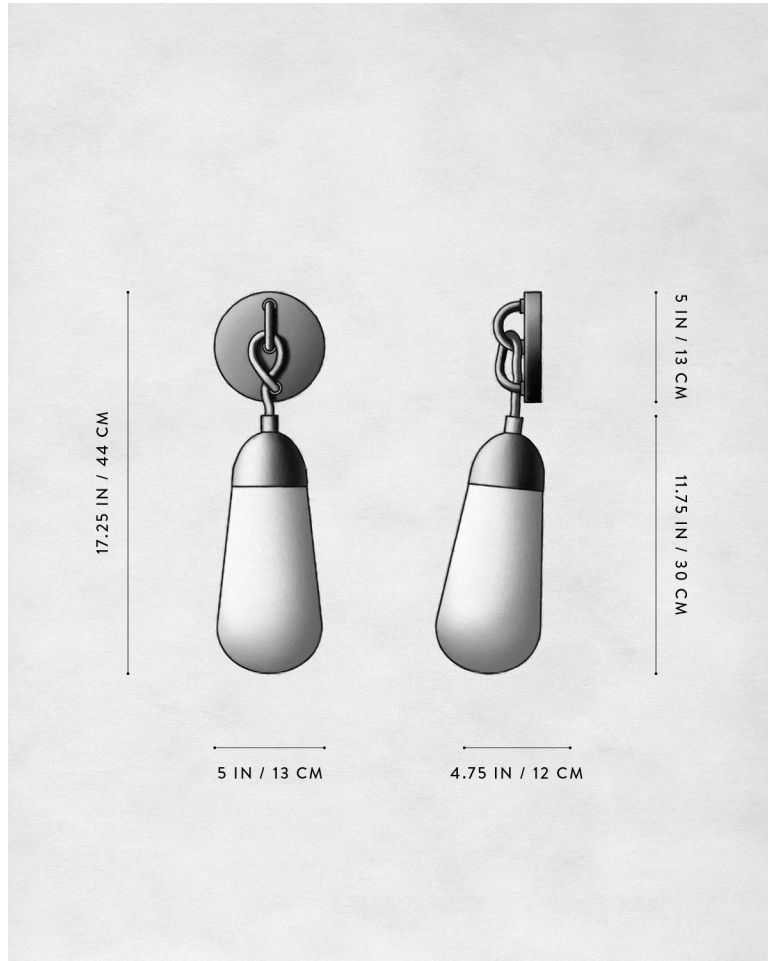

A P P A R A T U S

AGED BRASS

TARNISHED SILVER

A P P A R A T U S

LARIAT : SCONCE LARGE

DIMENSIONS	23 H, 6.5 W, 6.25 D IN 58 H, 17 W, 16 D CM
WEIGHT	APPROX. 5 LBS / 2 KG
PRICE	FROM \$2700
VOLTAGE	120-240 UL / CE
LAMPING	MAX 40W
BULB INCLUDED	3W DIMMABLE LED BULB 240 LUMENS 2500K 120V : E26 TUBE LG : CLEAR 240V : E27 TUBE LG : CLEAR
BULB LIFE	30,000 HOURS
DEPOSIT	50% UPON ORDER
BALANCE	DUE PRIOR TO SHIPPING
LEAD TIME	PLEASE REFER TO WEBSITE

GEOMETRY UNDER THE FORCE OF GRAVITY
FORMS FOUND IN JEWELRY
DEW

COMPOSITION

BRASS AND ETCHED GLASS ELONGATED SPHERES
FINELY WOVEN BRASS MASH LINE SEGMENTS

A P P A R A T U S

AGED BRASS

A P P A R A T U S

LARIAT : SCONCE SMALL

DIMENSIONS

17.25 H, 4.75 D IN

44 H, 12 D CM

WEIGHT

APPROX. 4 LBS / 2 KG

PRICE

FROM \$2400

VOLTAGE