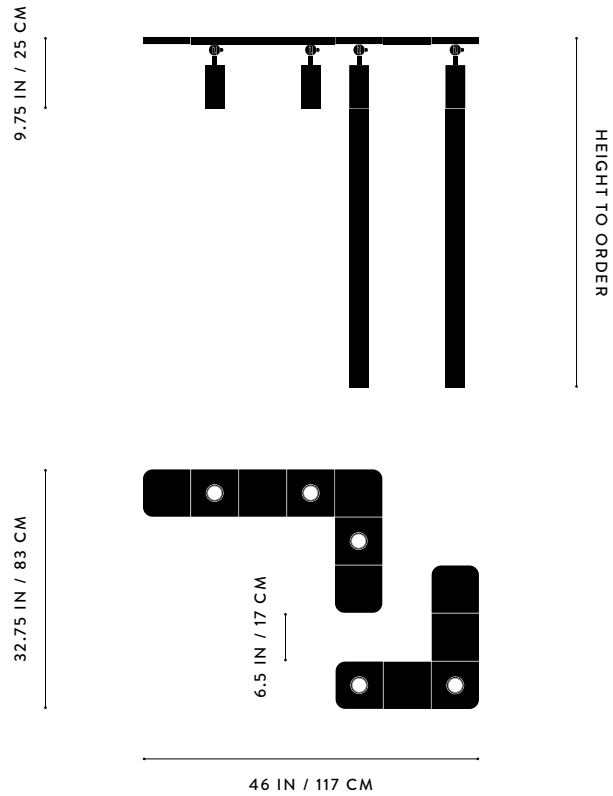

FINISHED AND ASSEMBLED BY HAND IN NY
DOMESTIC AND IMPORTED COMPONENTS

A P P A R A T U S

AGED BRASS

AGED BRASS

A P P A R A T U S

DIMENSIONS

CYLINDER : SYSTEM INSTALLATION 003A

46 W, 32.75 D IN