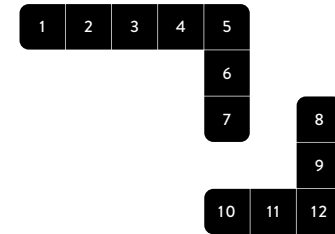

003X
46 W, 32.75 D IN / 117 W, 83 D CM