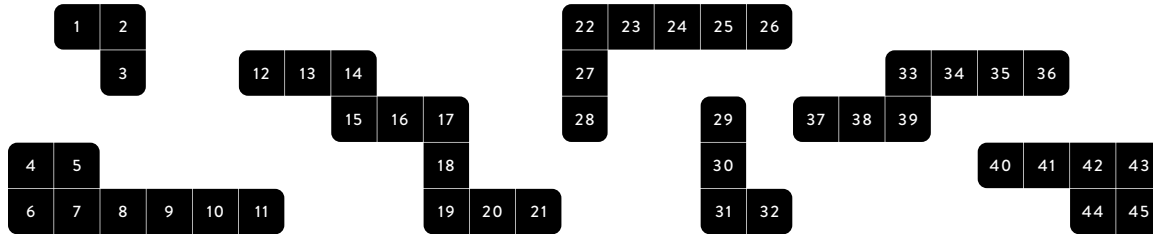

A P P A R A T U S

CYLINDER : SYSTEM INSTALLATION

008X
164 W, 32.75 D IN / 417 W, 83 D CM