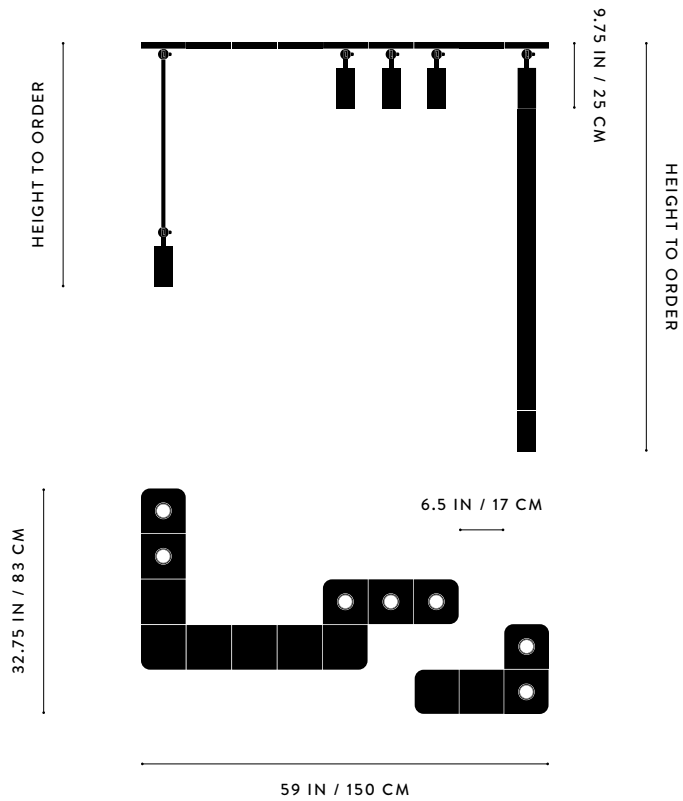

A P P A R A T U S

DOWNLIGHT EXTENDED LAMPS 49 IN AND ABOVE
WILL NOT ANGLE FROM THE CANOPY

CYLINDER : SYSTEM INSTALLATION 004A

DIMENSIONS

59 W, 32.75 D IN

150 W, 83 D CM

HEIGHT TO ORDER

APPROX. 77 LBS / 35 KG

WEIGHT

PRICE

FROM $19800

MINIMUM HEIGHT

DOWNLIGHT EXTENDED : 18 IN

PENDANT : 22 IN

INCLUDES

DOWNLIGHT EXTENDED : 72 IN

VOLTAGE

120-240

UL / CE

LAMPING

120V : MAX 9W

240V : MAX 7W

BULB INCLUDED

7 X 7W DIMMABLE LED BULB

500 LUMENS

1800-3000K WARM DIM

120V : GU10

240V : GU10

BULB LIFE

30,000 HOURS

DEPOSIT

50% UPON ORDER

BALANCE

DUE PRIOR TO SHIPPING

LEAD TIME

PLEASE REFER TO WEBSITE

FINISHED AND ASSEMBLED BY HAND IN NY
DOMESTIC AND IMPORTED COMPONENTS