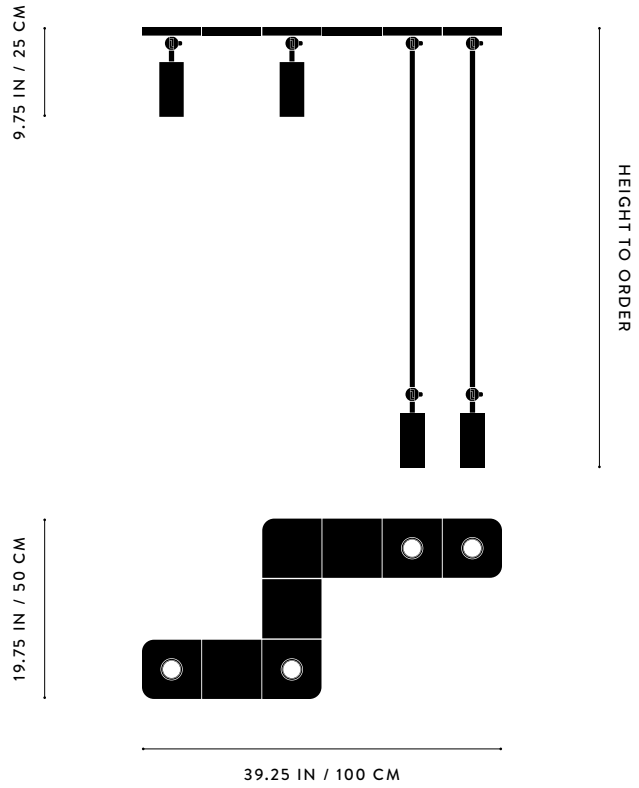

A P P A R A T U S

DOWNLIGHT EXTENDED LAMPS 49 IN AND ABOVE
WILL NOT ANGLE FROM THE CANOPY

DIMENSIONS

CYLINDER : SYSTEM 602RA

39.25 W, 19.75 D IN

100 W, 50 D CM

HEIGHT TO ORDER

APPROX. 37 LBS / 17 KG