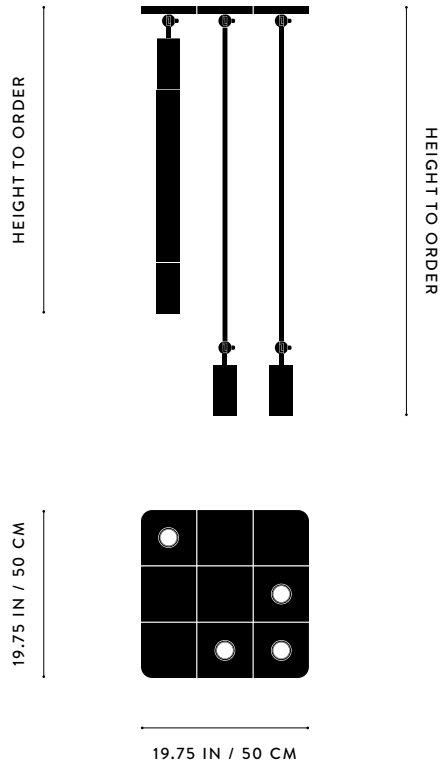

A P P A R A T U S

DOWNLIGHT EXTENDED LAMPS 49 IN AND ABOVE
WILL NOT ANGLE FROM THE CANOPY

CYLINDER : SYSTEM 215A1

DIMENSIONS	19.75 W, 19.75 D IN 50 W, 50 D CM HEIGHT TO ORDER
WEIGHT	APPROX. 47 LBS / 21 KG
PRICE	FROM $11900
MINIMUM HEIGHT	DOWNLIGHT EXTENDED : 18 IN PENDANT : 22 IN
INCLUDES	DOWNLIGHT EXTENDED : 72 IN
VOLTAGE	120-240 UL / CE
LAMPING	120V : MAX 9W 240V : MAX 7W
BULB INCLUDED	4 X 7W DIMMABLE LED BULB 500 LUMENS 1800-3000K WARM DIM 120V : GU10 240V : GU10
BULB LIFE	30,000 HOURS
DEPOSIT	50% UPON ORDER
BALANCE	DUE PRIOR TO SHIPPING
LEAD TIME	PLEASE REFER TO WEBSITE

FINISHED AND ASSEMBLED BY HAND IN NY
DOMESTIC AND IMPORTED COMPONENTS