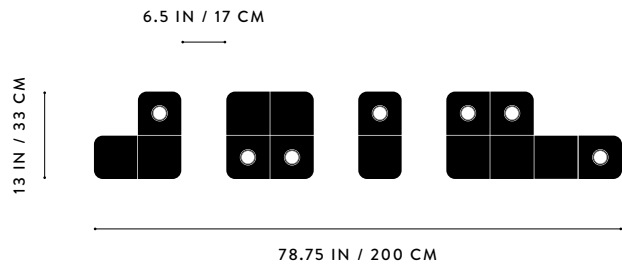

A P P A R A T U S

DOWNLIGHT EXTENDED LAMPS 49 IN AND ABOVE
WILL NOT ANGLE FROM THE CANOPY

CYLINDER : SYSTEM INSTALLATION 001A

DIMENSIONS	78.75 W, 13 D IN 200 W, 33 D CM HEIGHT TO ORDER
WEIGHT	APPROX. 64 LBS / 29 KG
PRICE	FROM $16900
MINIMUM HEIGHT INCLUDES	18 IN 72 IN
VOLTAGE	120-240 UL / CE
LAMPING	120V : MAX 9W 240V : MAX 7W
BULB INCLUDED	7 X 7W DIMMABLE LED BULB 500 LUMENS 1800-3000K WARM DIM 120V : GU10 240V : GU10
BULB LIFE	30,000 HOURS
DEPOSIT	50% UPON ORDER
BALANCE	DUE PRIOR TO SHIPPING
LEAD TIME	PLEASE REFER TO WEBSITE

FINISHED AND ASSEMBLED BY HAND IN NY
DOMESTIC AND IMPORTED COMPONENTS