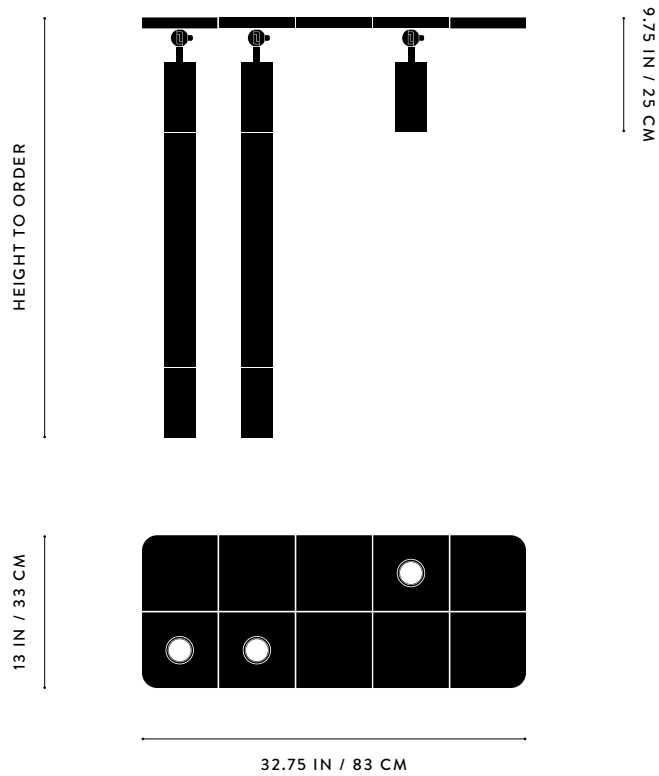

FINISHED AND ASSEMBLED BY HAND IN NY
DOMESTIC AND IMPORTED COMPONENTS

A P P A R A T U S

AGED BRASS

AGED BRASS

A P P A R A T U S

DIMENSIONS

CYLINDER : SYSTEM 204A

32.75 W, 13 D IN