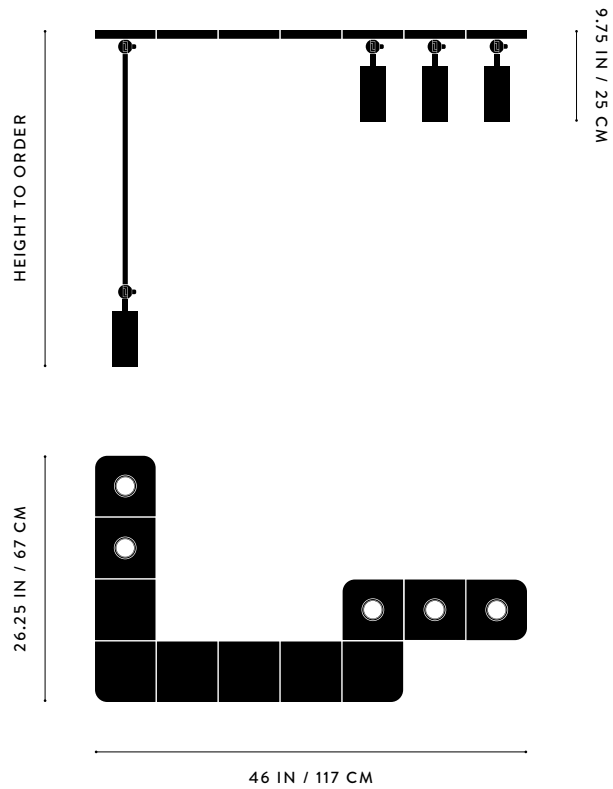

A P P A R A T U S

DOWNLIGHT EXTENDED LAMPS 49 IN AND ABOVE
WILL NOT ANGLE FROM THE CANOPY

DIMENSIONS

CYLINDER : SYSTEM 605RA

46 W, 26.25 D IN

117 W, 67 D CM

HEIGHT TO ORDER

APPROX. 48 LBS / 22 KG

WEIGHT

PRICE

FROM $12600

MINIMUM HEIGHT INCLUDES

18 IN

72 IN

VOLTAGE

120-240

UL / CE

LAMPING

120V : MAX 9W

240V : MAX 7W

BULB INCLUDED

5 X 7W DIMMABLE LED BULB

500 LUMENS

1800-3000K WARM DIM

120V : GU10

240V : GU10

BULB LIFE

30,000 HOURS

DEPOSIT

50% UPON ORDER

BALANCE

DUE PRIOR TO SHIPPING

LEAD TIME

PLEASE REFER TO WEBSITE

FINISHED AND ASSEMBLED BY HAND IN NY
DOMESTIC AND IMPORTED COMPONENTS