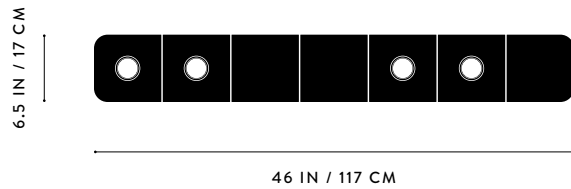

A P P A R A T U S

DOWNLIGHT EXTENDED LAMPS 49 IN AND ABOVE
WILL NOT ANGLE FROM THE CANOPY

CYLINDER : SYSTEM 106A

DIMENSIONS	46 W, 6.5 D IN 117 W, 17 D CM HEIGHT TO ORDER
WEIGHT	APPROX. 35 LBS / 16 KG
PRICE	FROM $9300
MINIMUM HEIGHT INCLUDES	18 IN 72 IN
VOLTAGE	120-240 UL / CE
LAMPING	120V : MAX 9W 240V : MAX 7W
BULB INCLUDED	4 X 7W DIMMABLE LED BULB 500 LUMENS 1800-3000K WARM DIM 120V : GU10 240V : GU10
BULB LIFE	30,000 HOURS
DEPOSIT	50% UPON ORDER
BALANCE	DUE PRIOR TO SHIPPING
LEAD TIME	PLEASE REFER TO WEBSITE

FINISHED AND ASSEMBLED BY HAND IN NY
DOMESTIC AND IMPORTED COMPONENTS