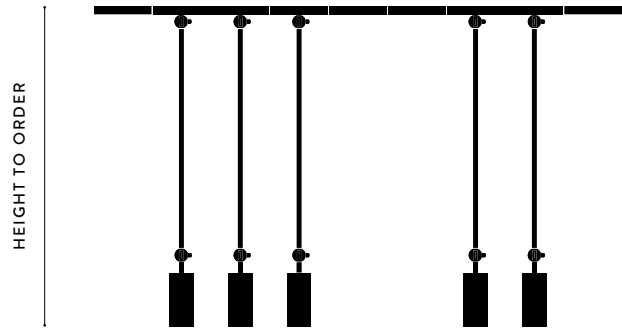

A P P A R A T U S

DOWNLIGHT EXTENDED LAMPS 49 IN AND ABOVE
WILL NOT ANGLE FROM THE CANOPY

CYLINDER : SYSTEM 108A

DIMENSIONS

59 W, 6.5 D IN

150 W, 17 D CM

HEIGHT TO ORDER

APPROX. 48 LBS / 22 KG

WEIGHT

PRICE

FROM $12500

MINIMUM HEIGHT

18 IN

INCLUDES

72 IN

VOLTAGE

120-240

UL / CE

LAMPING

120V : MAX 9W

240V : MAX 7W

BULB INCLUDED

5 X 7W DIMMABLE LED BULB

500 LUMENS 1800-3000K WARM DIM

120V : GU10

240V : GU10

BULB LIFE

30,000 HOURS

DEPOSIT

50% UPON ORDER

BALANCE

DUE PRIOR TO SHIPPING

LEAD TIME

PLEASE REFER TO WEBSITE

FINISHED AND ASSEMBLED BY HAND IN NY
DOMESTIC AND IMPORTED COMPONENTS