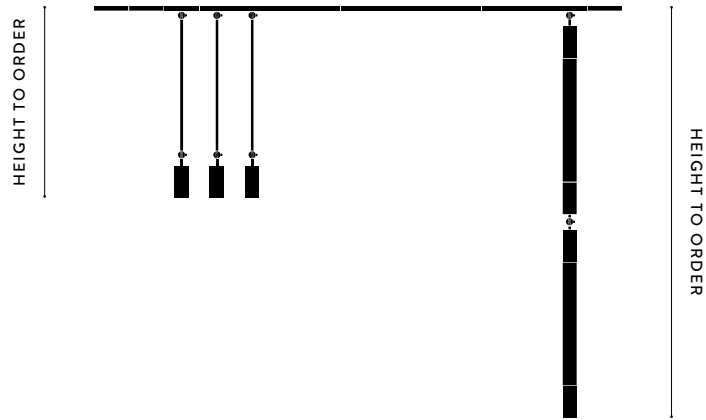

FINISHED AND ASSEMBLED BY HAND IN NY
DOMESTIC AND IMPORTED COMPONENTS

A P P A R A T U S

AGED BRASS

AGED BRASS

A P P A R A T U S

DOWNLIGHT EXTENDED LAMPS 49 IN AND ABOVE
WILL NOT ANGLE FROM THE CANOPY

DIMENSIONS