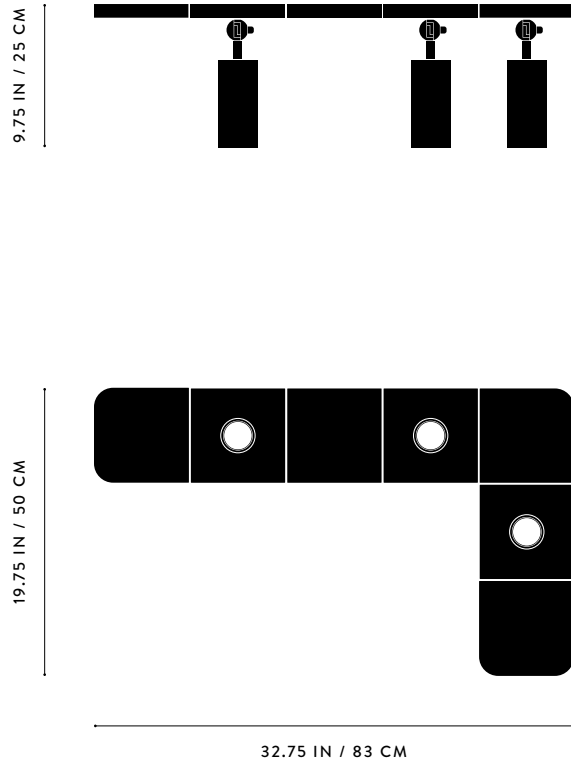

A P P A R A T U S

CYLINDER : SYSTEM 306RA

DIMENSIONS

9.75 H, 32.75 W, 19.75 D IN

WEIGHT

25 H, 83 W, 50 D CM

APPROX. 28 LBS / 13 KG

PRICE

FROM $7400

VOLTAGE

120-240

UL / CE

LAMPING

120V : MAX 9W

240V : MAX 7W

BULB INCLUDED

3 X 7W DIMMABLE LED BULB

500 LUMENS

1800-3000K WARM DIM

120V : GU10

240V : GU10

BULB LIFE

30,000 HOURS

DEPOSIT

50% UPON ORDER

BALANCE

DUE PRIOR TO SHIPPING

LEAD TIME

PLEASE REFER TO WEBSITE

FINISHED AND ASSEMBLED BY HAND IN NY

DOMESTIC AND IMPORTED COMPONENTS