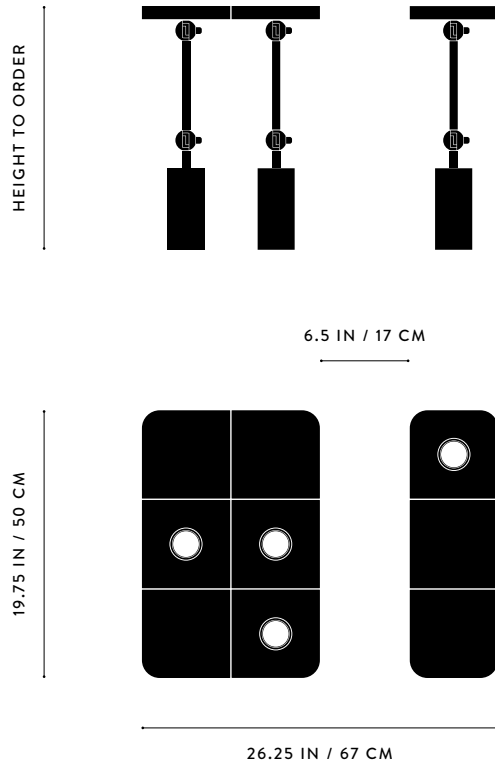

A P P A R A T U S

DOWNLIGHT EXTENDED LAMPS 49 IN AND ABOVE
WILL NOT ANGLE FROM THE CANOPY

CYLINDER : SYSTEM INSTALLATION 002A

DIMENSIONS	26.25 W, 19.75 D IN 67 W, 50 D CM HEIGHT TO ORDER
WEIGHT	APPROX. 60 LBS / 27 KG
PRICE	FROM $10900
MINIMUM HEIGHT INCLUDES	18 IN 72 IN
VOLTAGE	120-240 UL / CE
LAMPING	120V : MAX 9W 240V : MAX 7W
BULB INCLUDED	5 X 7W DIMMABLE LED BULB 500 LUMENS 1800-3000K WARM DIM 120V : GU10 240V : GU10
BULB LIFE	30,000 HOURS
DEPOSIT	50% UPON ORDER
BALANCE	DUE PRIOR TO SHIPPING
LEAD TIME	PLEASE REFER TO WEBSITE

FINISHED AND ASSEMBLED BY HAND IN NY
DOMESTIC AND IMPORTED COMPONENTS