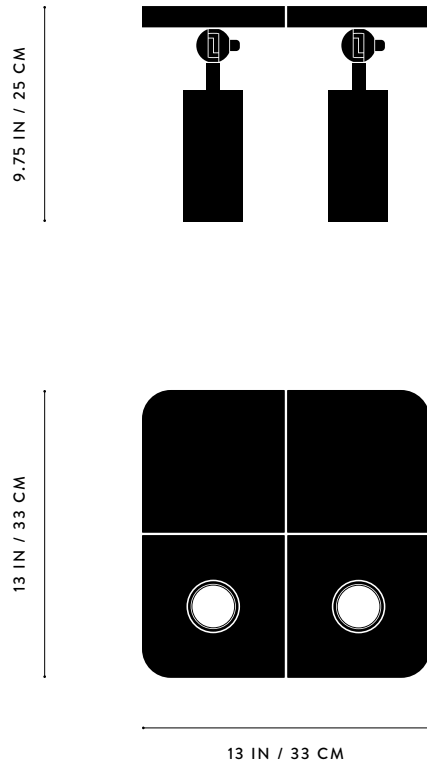

A P P A R A T U S

DIMENSIONS

CYLINDER : SYSTEM 201A

9.75 H, 13 W, 13 D IN
25 H, 33 W, 33 D CM
APPROX. 17 LBS / 8 KG

WEIGHT

PRICE

FROM \$4600

VOLTAGE