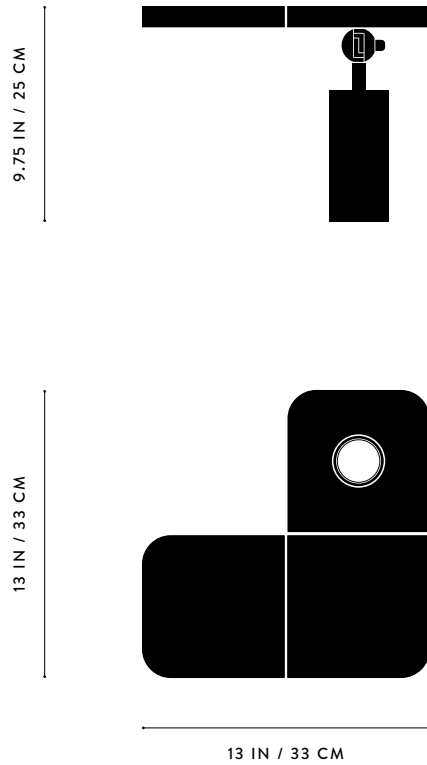

A P P A R A T U S

DIMENSIONS

CYLINDER : SYSTEM 301A

9.75 H, 13 W, 13 D IN

WEIGHT

25 H, 33 W, 33 D CM

APPROX. 11 LBS / 5 KG

PRICE

FROM $2800

VOLTAGE

120-240

UL / CE

LAMPING

120V : MAX 9W

240V : MAX 7W

BULB INCLUDED

7W DIMMABLE LED BULB

500 LUMENS

1800-3000K WARM DIM

120V : GU10

240V : GU10

BULB LIFE

30,000 HOURS

DEPOSIT

50% UPON ORDER

BALANCE

DUE PRIOR TO SHIPPING

LEAD TIME

PLEASE REFER TO WEBSITE

FINISHED AND ASSEMBLED BY HAND IN NY

DOMESTIC AND IMPORTED COMPONENTS