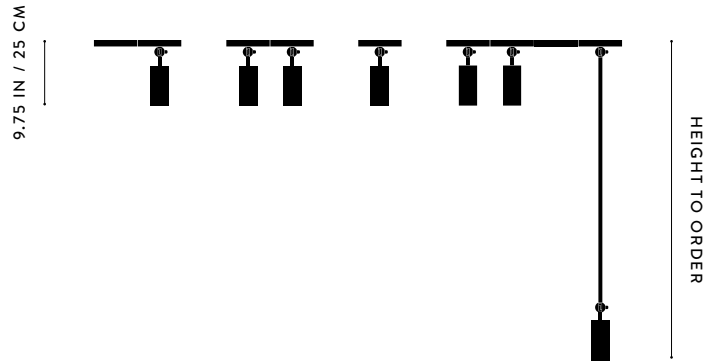

PLEASE REFER TO WEBSITE

FINISHED AND ASSEMBLED BY HAND IN NY
DOMESTIC AND IMPORTED COMPONENTS

A P P A R A T U S

AGED BRASS

AGED BRASS

A P P A R A T U S

DOWNLIGHT EXTENDED LAMPS 49 IN AND ABOVE
WILL NOT ANGLE FROM THE CANOPY