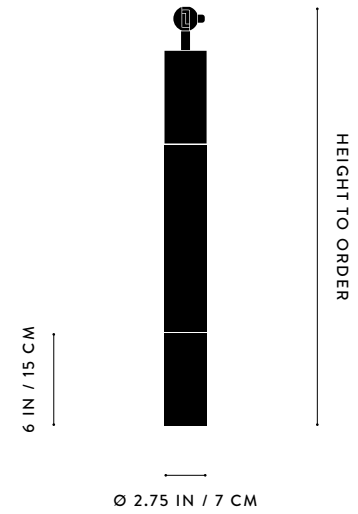

A P P A R A T U S

A P P A R A T U S

A P P A R A T U S

A P P A R A T U S

A P P A R A T U S

DOWNLIGHT EXTENDED LAMPS 49 IN AND ABOVE
WILL NOT ANGLE FROM THE CANOPY

KEY TERMS

CANOPY UNIT :
A SINGLE CANOPY