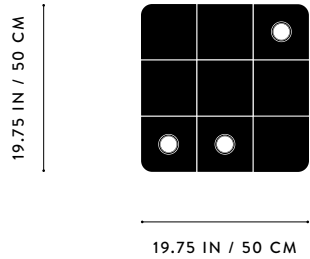

A P P A R A T U S

DOWNLIGHT EXTENDED LAMPS 49 IN AND ABOVE
WILL NOT ANGLE FROM THE CANOPY

DIMENSIONS

CYLINDER : SYSTEM 215A2

19.75 W, 19.75 D IN

50 W, 50 D CM

HEIGHT TO ORDER

APPROX. 42 LBS / 19 KG

WEIGHT

PRICE

FROM $10300

MINIMUM HEIGHT

DOWNLIGHT EXTENDED : 18 IN

PENDANT : 22 IN

INCLUDES

DOWNLIGHT EXTENDED : 72 IN

VOLTAGE

120-240

UL / CE

LAMPING

120V : MAX 9W

240V : MAX 7W

BULB INCLUDED

3 X 7W DIMMABLE LED BULB

500 LUMENS 1800-3000K WARM DIM

120V : GU10

240V : GU10

BULB LIFE

30,000 HOURS

DEPOSIT

50% UPON ORDER

BALANCE

DUE PRIOR TO SHIPPING

LEAD TIME

PLEASE REFER TO WEBSITE

FINISHED AND ASSEMBLED BY HAND IN NY
DOMESTIC AND IMPORTED COMPONENTS