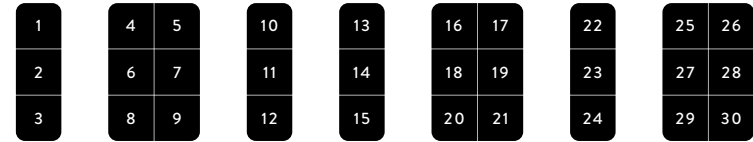

A P P A R A T U S

CYLINDER : SYSTEM INSTALLATION

006X
105 W, 19.75 D IN / 267 W, 50 D CM