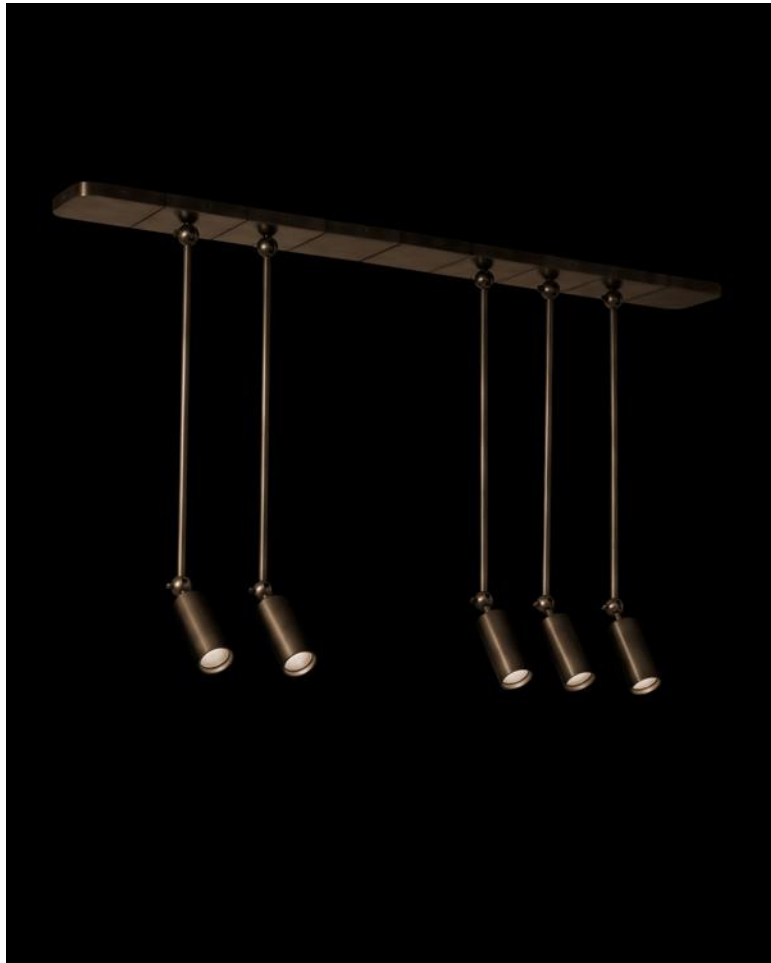

A P P A R A T U S

AGED BRASS