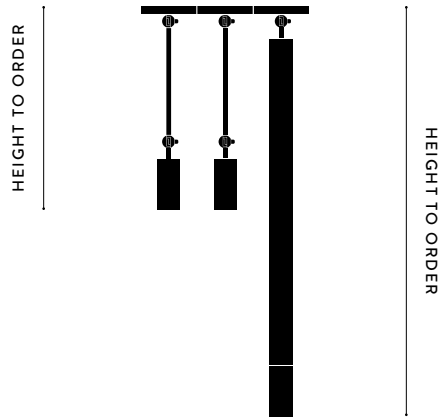

FINISHED AND ASSEMBLED BY HAND IN NY
DOMESTIC AND IMPORTED COMPONENTS

A P P A R A T U S

AGED BRASS / TAUPE LEATHER

AGED BRASS

A P P A R A T U S

DOWNLIGHT EXTENDED LAMPS 49 IN AND ABOVE
WILL NOT ANGLE FROM THE CANOPY