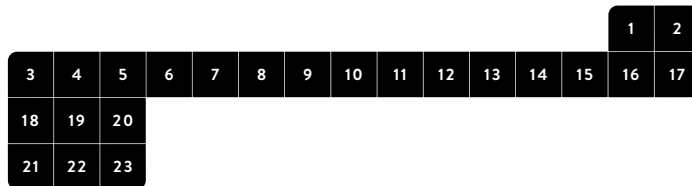

CANOPY LAYOUT STYLE : P FORM

708LX
59 W, 26.25 D IN / 150 W, 67 D CM

708RX
59 W, 26.25 D IN / 150 W, 67 D CM

709LX
78.75 W, 26.25 D IN / 200 W, 67 D CM

709RX
78.75 W, 26.25 D IN / 200 W, 67 D CM

710LX
98.5 W, 26.25 D IN / 250 W, 67 D CM