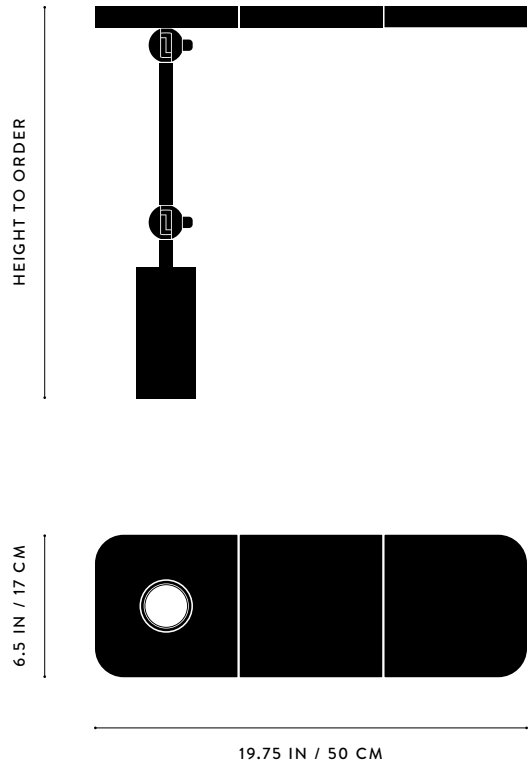

A P P A R A T U S

DOWNLIGHT EXTENDED LAMPS 49 IN AND ABOVE
WILL NOT ANGLE FROM THE CANOPY

CYLINDER : SYSTEM 102A

DIMENSIONS	19.75 W, 6.5 D IN 50 W, 17 D CM HEIGHT TO ORDER
WEIGHT	APPROX. 13 LBS / 6 KG
PRICE	FROM $3100
MINIMUM HEIGHT INCLUDES	18 IN 72 IN
VOLTAGE	120-240 UL / CE
LAMPING	120V : MAX 9W 240V : MAX 7W
BULB INCLUDED	7W DIMMABLE LED BULB 500 LUMENS 1800-3000K WARM DIM 120V : GU10 240V : GU10
BULB LIFE	30,000 HOURS
DEPOSIT	50% UPON ORDER
BALANCE	DUE PRIOR TO SHIPPING
LEAD TIME	PLEASE REFER TO WEBSITE

FINISHED AND ASSEMBLED BY HAND IN NY
DOMESTIC AND IMPORTED COMPONENTS