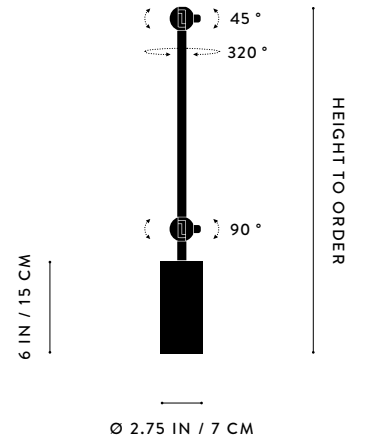

A P P A R A T U S

A P P A R A T U S

A P P A R A T U S

A P P A R A T U S

A P P A R A T U S

DOWNLIGHT EXTENDED LAMPS 49 IN AND ABOVE
WILL NOT ANGLE FROM THE CANOPY

KEY TERMS

CANOPY UNIT :
A SINGLE CANOPY