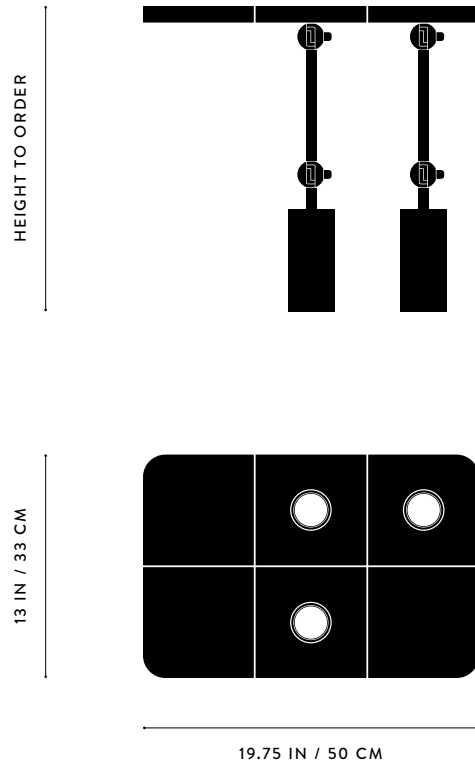

A P P A R A T U S

DOWNLIGHT EXTENDED LAMPS 49 IN AND ABOVE
WILL NOT ANGLE FROM THE CANOPY

CYLINDER : SYSTEM 202A

DIMENSIONS	19.75 W, 13 D IN 50 W, 33 D CM HEIGHT TO ORDER
WEIGHT	APPROX. 30 LBS / 14 KG
PRICE	FROM $7800
MINIMUM HEIGHT INCLUDES	18 IN 72 IN
VOLTAGE	120-240 UL / CE
LAMPING	120V : MAX 9W 240V : MAX 7W
BULB INCLUDED	3 X 7W DIMMABLE LED BULB 500 LUMENS 1800-3000K WARM DIM 120V : GU10 240V : GU10
BULB LIFE	30,000 HOURS
DEPOSIT	50% UPON ORDER
BALANCE	DUE PRIOR TO SHIPPING
LEAD TIME	PLEASE REFER TO WEBSITE

FINISHED AND ASSEMBLED BY HAND IN NY
DOMESTIC AND IMPORTED COMPONENTS