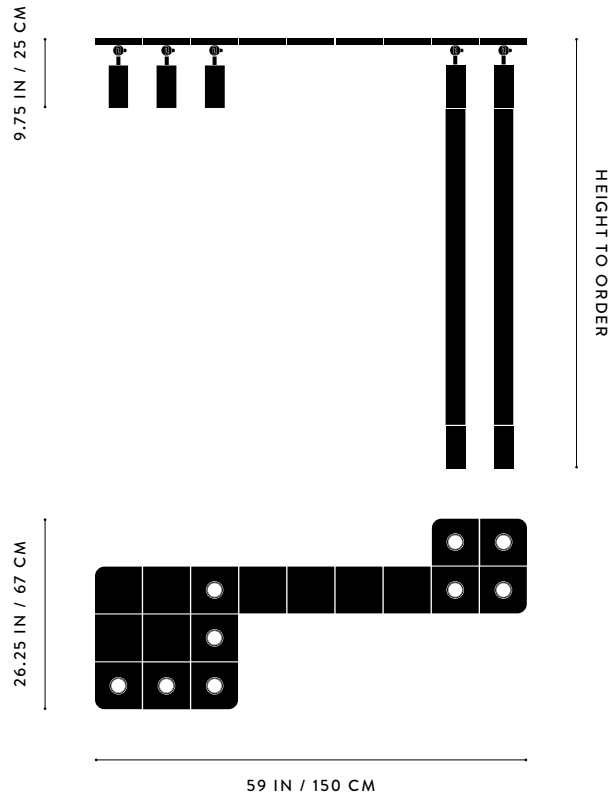

FINISHED AND ASSEMBLED BY HAND IN NY
DOMESTIC AND IMPORTED COMPONENTS

A P P A R A T U S

AGED BRASS

AGED BRASS

A P P A R A T U S

	CYLINDER : SYSTEM 708LA
DIMENSIONS	59 W, 26.25 D IN 150 W, 67 D CM HEIGHT TO ORDER
WEIGHT	APPROX. 98 LBS / 44 KG
PRICE	FROM \$25400
MINIMUM HEIGHT	22 IN
VOLTAGE	120-240 UL / CE
LAMPING	120V : MAX 9W 240V : MAX 7W
BULB INCLUDED	9 X 7W DIMMABLE LED BULB 500 LUMENS 1800-3000K WARM DIM 120V : GU10 240V : GU10
BULB LIFE	30,000 HOURS
DEPOSIT	50% UPON ORDER
BALANCE	DUE PRIOR TO SHIPPING
LEAD TIME	PLEASE REFER TO WEBSITE
	FINISHED AND ASSEMBLED BY HAND IN NY DOMESTIC AND IMPORTED COMPONENTS