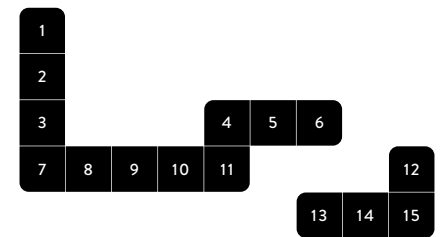

003X
46 W, 32.75 D IN / 117 W, 83 D CM

007X
138 W, 32.75 D IN / 351 W, 83 D CM

004X
59 W, 32.75 D IN / 150 W, 83 D CM

ALL LAYOUTS ARE SHOWN IN BOTTOM VIEW

[VISIT THE PLANNING WORKSHEET](#)

A P P A R A T U S