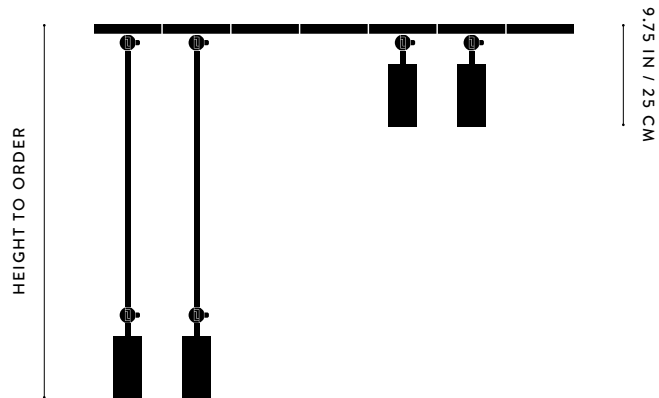

FINISHED AND ASSEMBLED BY HAND IN NY
DOMESTIC AND IMPORTED COMPONENTS

A P P A R A T U S

AGED BRASS

AGED BRASS

A P P A R A T U S

DOWNLIGHT EXTENDED LAMPS 49 IN AND ABOVE
WILL NOT ANGLE FROM THE CANOPY

CYLINDER : SYSTEM 106A