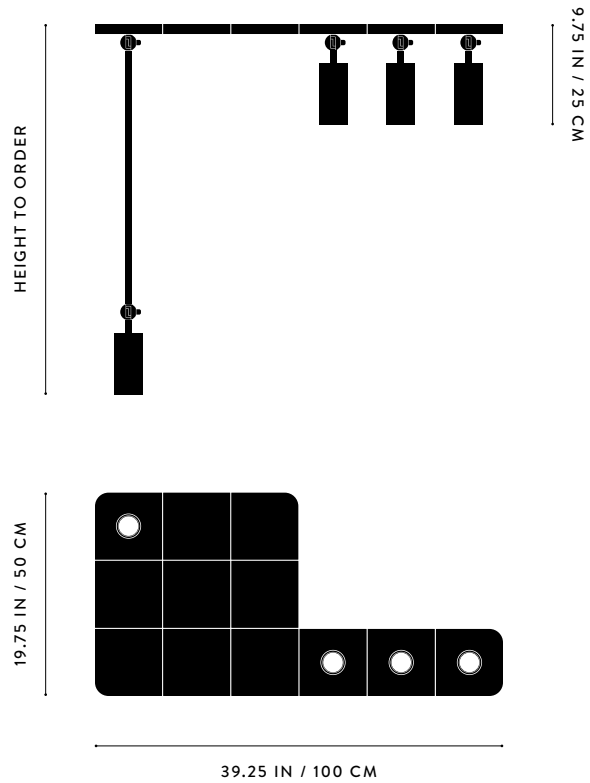

A P P A R A T U S

DOWNLIGHT EXTENDED LAMPS 49 IN AND ABOVE
WILL NOT ANGLE FROM THE CANOPY

CYLINDER : SYSTEM 707RA

DIMENSIONS	39.25 W, 19.75 D IN 100 W, 50 D CM HEIGHT TO ORDER APPROX. 46 LBS / 21 KG
WEIGHT	
PRICE	FROM $11500
MINIMUM HEIGHT INCLUDES	18 IN 72 IN
VOLTAGE	120-240 UL / CE
LAMPING	120V : MAX 9W 240V : MAX 7W
BULB INCLUDED	4 X 7W DIMMABLE LED BULB 500 LUMENS 1800-3000K WARM DIM 120V : GU10 240V : GU10
BULB LIFE	30,000 HOURS
DEPOSIT	50% UPON ORDER
BALANCE	DUE PRIOR TO SHIPPING
LEAD TIME	PLEASE REFER TO WEBSITE

FINISHED AND ASSEMBLED BY HAND IN NY
DOMESTIC AND IMPORTED COMPONENTS