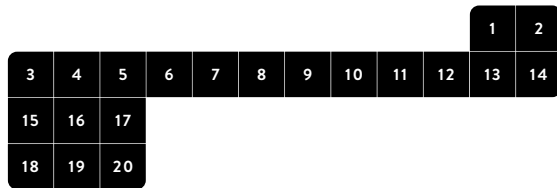

709LX
78.75 W, 26.25 D IN / 200 W, 67 D CM