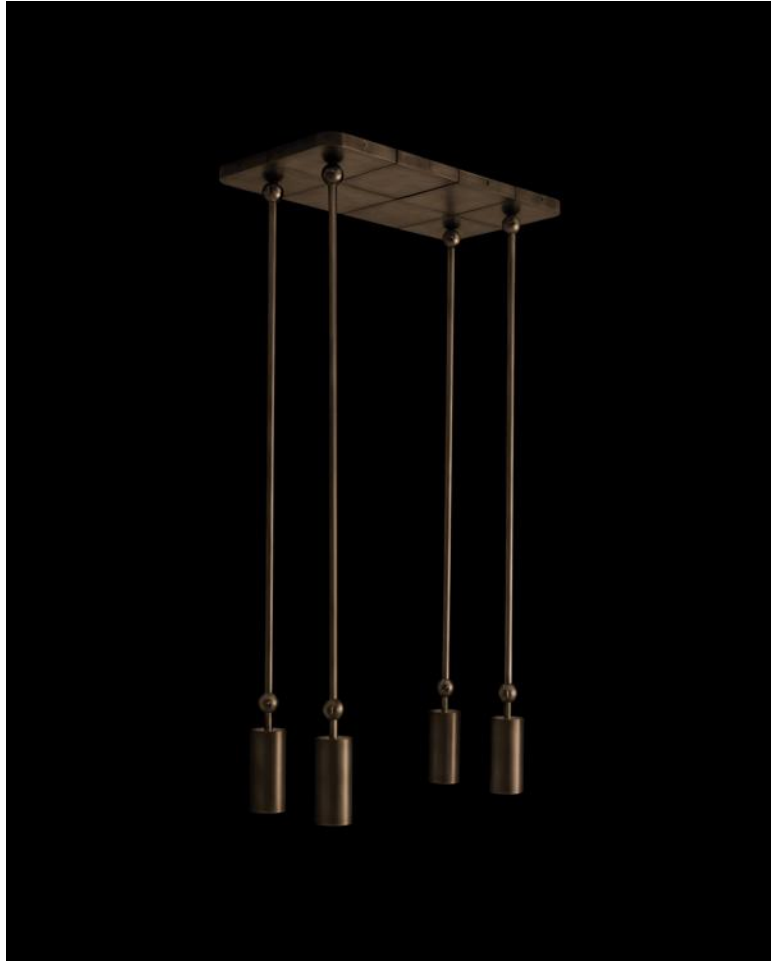

A P P A R A T U S

AGED BRASS