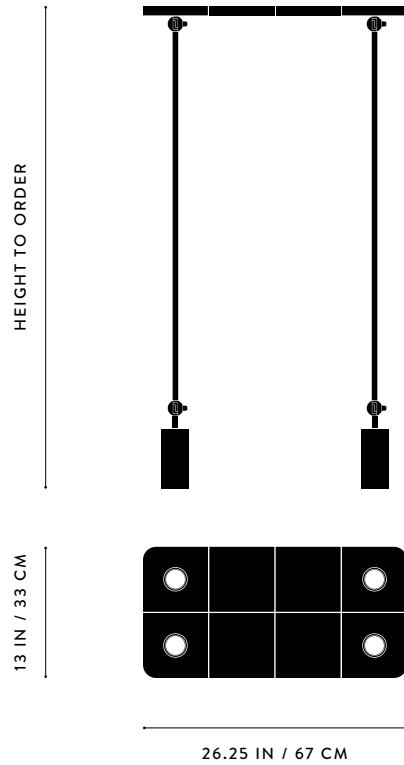

AGED BRASS

A P P A R A T U S

DOWNLIGHT EXTENDED LAMPS 49 IN AND ABOVE
WILL NOT ANGLE FROM THE CANOPY

CYLINDER : SYSTEM 203A

DIMENSIONS	26.25 W, 13 D IN 67 W, 33 D CM HEIGHT TO ORDER APPROX. 40 LBS / 18 KG
WEIGHT	
PRICE	FROM \$10400
MINIMUM HEIGHT INCLUDES	18 IN 72 IN
VOLTAGE	120-240 UL / CE
LAMPING	120V : MAX 9W 240V : MAX 7W
BULB INCLUDED	4 X 7W DIMMABLE LED BULB 500 LUMENS 1800-3000K WARM DIM 120V : GU10 240V : GU10
BULB LIFE	30,000 HOURS
DEPOSIT	50% UPON ORDER
BALANCE	DUE PRIOR TO SHIPPING
LEAD TIME	PLEASE REFER TO WEBSITE