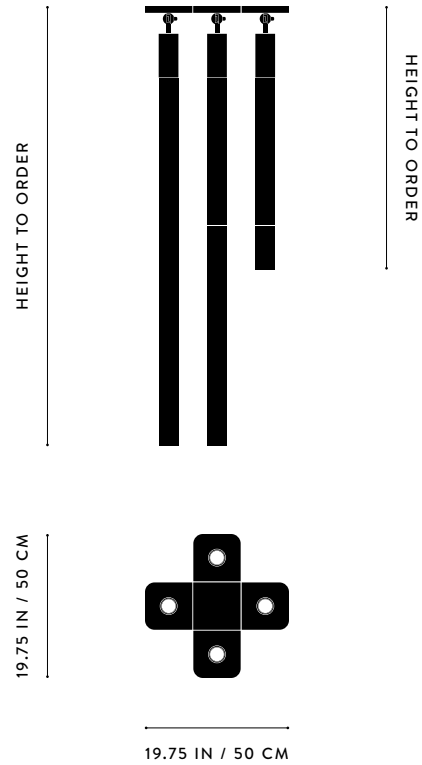

A P P A R A T U S

AGED BRASS

AGED BRASS

A P P A R A T U S

	CYLINDER : SYSTEM 401A
DIMENSIONS	19.75 W, 19.75 D IN 50 W, 50 D CM HEIGHT TO ORDER
WEIGHT	APPROX. 51 LBS / 23 KG
PRICE	FROM \$12900
MINIMUM HEIGHT	22 IN
VOLTAGE	120-240 UL / CE
LAMPING	120V : MAX 9W 240V : MAX 7W
BULB INCLUDED	4 X 7W DIMMABLE LED BULB 500 LUMENS 1800-3000K WARM DIM 120V : GU10 240V : GU10
BULB LIFE	30,000 HOURS
DEPOSIT	50% UPON ORDER
BALANCE	DUE PRIOR TO SHIPPING
LEAD TIME	PLEASE REFER TO WEBSITE