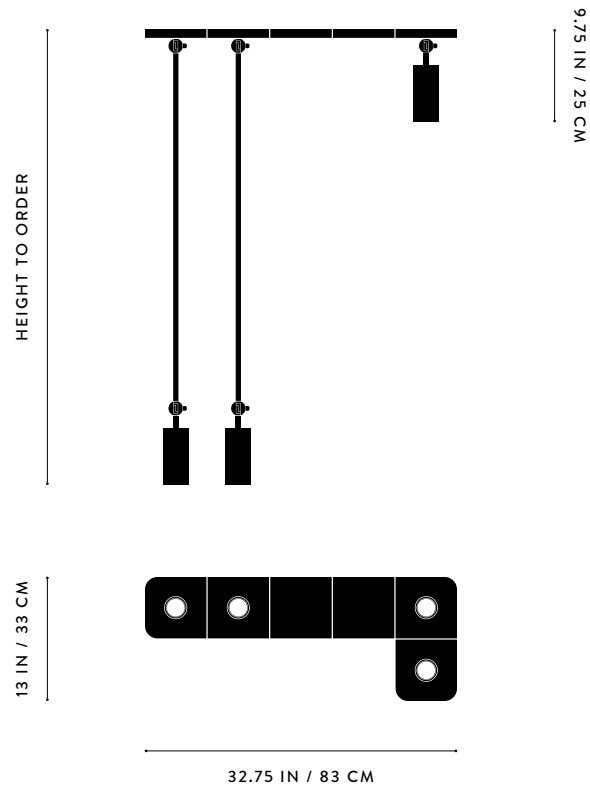

FINISHED AND ASSEMBLED BY HAND IN NY
DOMESTIC AND IMPORTED COMPONENTS

A P P A R A T U S

AGED BRASS

AGED BRASS

A P P A R A T U S

	CYLINDER : SYSTEM 708LA
DIMENSIONS	59 W, 26.25 D IN 150 W, 67 D CM HEIGHT TO ORDER
WEIGHT	APPROX. 98 LBS / 44 KG
PRICE	FROM \$25400
MINIMUM HEIGHT	22 IN
VOLTAGE	120-240 UL / CE
LAMPING	120V : MAX 9W 240V : MAX 7W
BULB INCLUDED	9 X 7W DIMMABLE LED BULB 500 LUMENS 1800-3000K WARM DIM 120V : GU10 240V : GU10
BULB LIFE	30,000 HOURS
DEPOSIT	50% UPON ORDER
BALANCE	DUE PRIOR TO SHIPPING
LEAD TIME	PLEASE REFER TO WEBSITE
	FINISHED AND ASSEMBLED BY HAND IN NY DOMESTIC AND IMPORTED COMPONENTS

A P P A R A T U S

AGED BRASS

AGED BRASS

A P P A R A T U S

DOWNLIGHT EXTENDED LAMPS 49 IN AND ABOVE
WILL NOT ANGLE FROM THE CANOPY

DIMENSIONS

CYLINDER : SYSTEM 304RA

32.75 W, 13 D IN

83 W, 33 D CM

HEIGHT TO ORDER

APPROX. 32 LBS / 15 KG

WEIGHT

PRICE

FROM \$8800

MINIMUM HEIGHT INCLUDES

18 IN