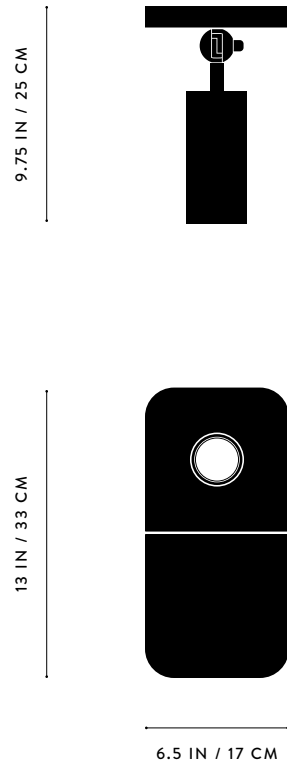

A P P A R A T U S

DIMENSIONS

CYLINDER : SYSTEM 101A

9.75 H, 6.5 W, 13 D IN

WEIGHT

25 H, 17 W, 33 D CM

APPROX. 9 LBS / 4 KG

PRICE

FROM $2300

VOLTAGE

120-240

UL / CE

LAMPING

120V : MAX 9W

240V : MAX 7W

BULB INCLUDED

7W DIMMABLE LED BULB

500 LUMENS

1800-3000K WARM DIM

120V : GU10

240V : GU10

BULB LIFE

30,000 HOURS

DEPOSIT

50% UPON ORDER

BALANCE

DUE PRIOR TO SHIPPING

LEAD TIME

PLEASE REFER TO WEBSITE

FINISHED AND ASSEMBLED BY HAND IN NY

DOMESTIC AND IMPORTED COMPONENTS