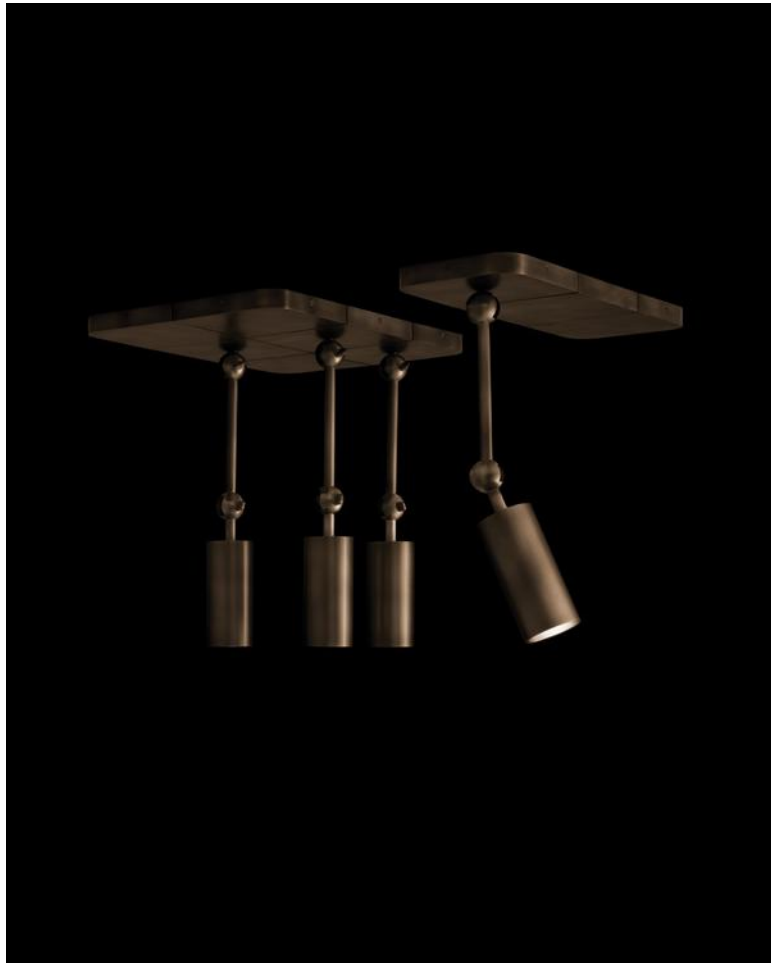

FINISHED AND ASSEMBLED BY HAND IN NY
DOMESTIC AND IMPORTED COMPONENTS

A P P A R A T U S

AGED BRASS

AGED BRASS

A P P A R A T U S

DOWNLIGHT EXTENDED LAMPS 49 IN AND ABOVE
WILL NOT ANGLE FROM THE CANOPY

CYLINDER : SYSTEM INSTALLATION 002A