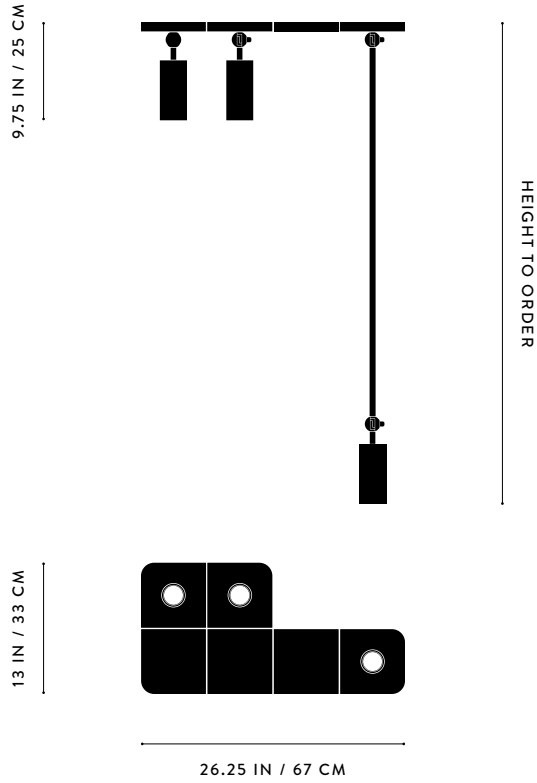

DUE PRIOR TO SHIPPING

LEAD TIME

PLEASE REFER TO WEBSITE

FINISHED AND ASSEMBLED BY HAND IN NY

DOMESTIC AND IMPORTED COMPONENTS

A P P A R A T U S

DOWNLIGHT EXTENDED LAMPS 49 IN AND ABOVE
WILL NOT ANGLE FROM THE CANOPY