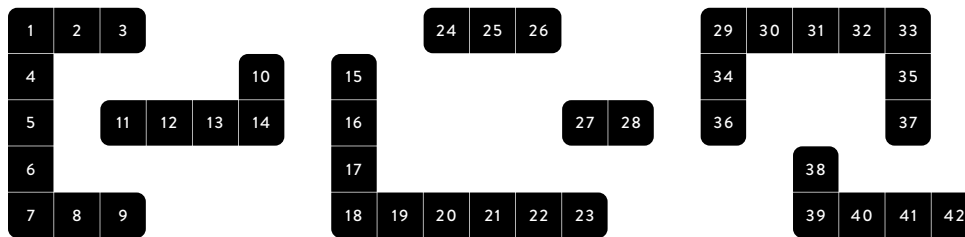

003X
46 W, 32.75 D IN / 117 W, 83 D CM

007X
138 W, 32.75 D IN / 351 W, 83 D CM

004X
59 W, 32.75 D IN / 150 W, 83 D CM

ALL LAYOUTS ARE SHOWN IN BOTTOM VIEW

[VISIT THE PLANNING WORKSHEET](#)

A P P A R A T U S