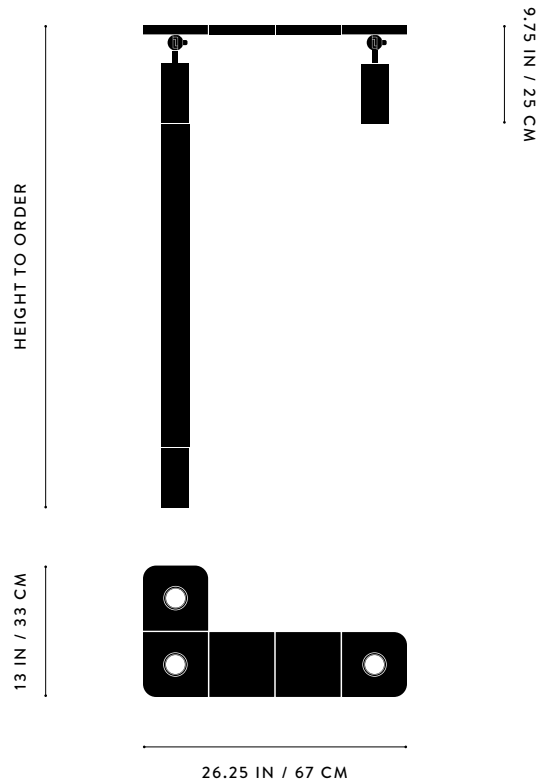

CYLINDER : SYSTEM 108A

DIMENSIONS

59 W, 6.5 D IN

150 W, 17 D CM

HEIGHT TO ORDER

APPROX. 48 LBS / 22 KG

WEIGHT

PRICE

FINISHED AND ASSEMBLED BY HAND IN NY
DOMESTIC AND IMPORTED COMPONENTS

A P P A R A T U S

AGED BRASS / TAUPE LEATHER

AGED BRASS / TAUPE LEATHER

A P P A R A T U S

	CYLINDER : SYSTEM 303RA
DIMENSIONS	26.25 W, 13 D IN 67 W, 33 D CM HEIGHT TO ORDER
WEIGHT	APPROX. 35 LBS / 16 KG
PRICE	FROM \$9000
MINIMUM HEIGHT	22 IN
VOLTAGE	120-240 UL / CE
LAMPING	120V : MAX 9W 240V : MAX 7W
BULB INCLUDED	3 X 7W DIMMABLE LED BULB 500 LUMENS 1800-3000K WARM DIM
BULB LIFE	120V : GU10 240V : GU10 30,000 HOURS
DEPOSIT	50% UPON ORDER
BALANCE	DUE PRIOR TO SHIPPING
LEAD TIME	PLEASE REFER TO WEBSITE