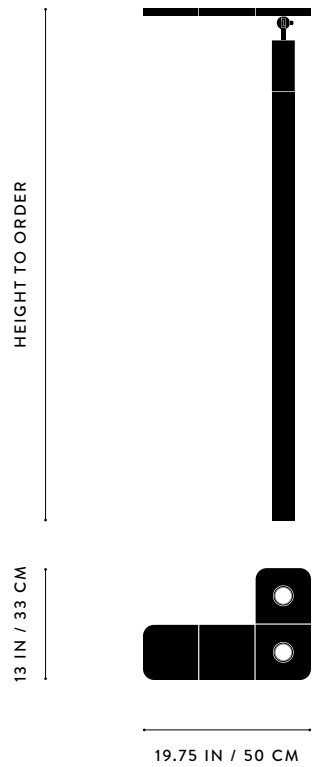

A P P A R A T U S

	CYLINDER : SYSTEM 302LA
DIMENSIONS	19.75 W, 13 D IN 50 W, 33 D CM HEIGHT TO ORDER
WEIGHT	APPROX. 29 LBS / 13 KG
PRICE	FROM $7200
MINIMUM HEIGHT	22 IN
VOLTAGE	120-240 UL / CE
LAMPING	120V : MAX 9W 240V : MAX 7W
BULB INCLUDED	2 X 7W DIMMABLE LED BULB 500 LUMENS 1800-3000K WARM DIM
BULB LIFE	120V : GU10 240V : GU10 30,000 HOURS
DEPOSIT	50% UPON ORDER
BALANCE	DUE PRIOR TO SHIPPING
LEAD TIME	PLEASE REFER TO WEBSITE

FINISHED AND ASSEMBLED BY HAND IN NY
DOMESTIC AND IMPORTED COMPONENTS