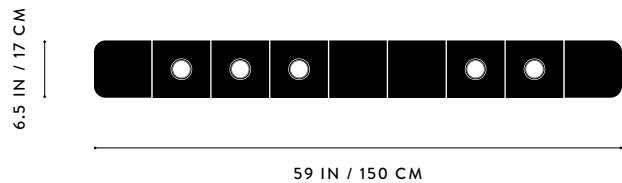

A P P A R A T U S

DOWNLIGHT EXTENDED LAMPS 49 IN AND ABOVE
WILL NOT ANGLE FROM THE CANOPY

CYLINDER : SYSTEM 108A

DIMENSIONS

59 W, 6.5 D IN

150 W, 17 D CM

HEIGHT TO ORDER

APPROX. 48 LBS / 22 KG

WEIGHT

PRICE

FROM $12500

MINIMUM HEIGHT

18 IN

INCLUDES

72 IN

VOLTAGE

120-240

UL / CE

LAMPING

120V : MAX 9W

240V : MAX 7W

BULB INCLUDED

5 X 7W DIMMABLE LED BULB

500 LUMENS 1800-3000K WARM DIM

120V : GU10

240V : GU10

BULB LIFE

30,000 HOURS

DEPOSIT

50% UPON ORDER

BALANCE

DUE PRIOR TO SHIPPING

LEAD TIME

PLEASE REFER TO WEBSITE

FINISHED AND ASSEMBLED BY HAND IN NY
DOMESTIC AND IMPORTED COMPONENTS