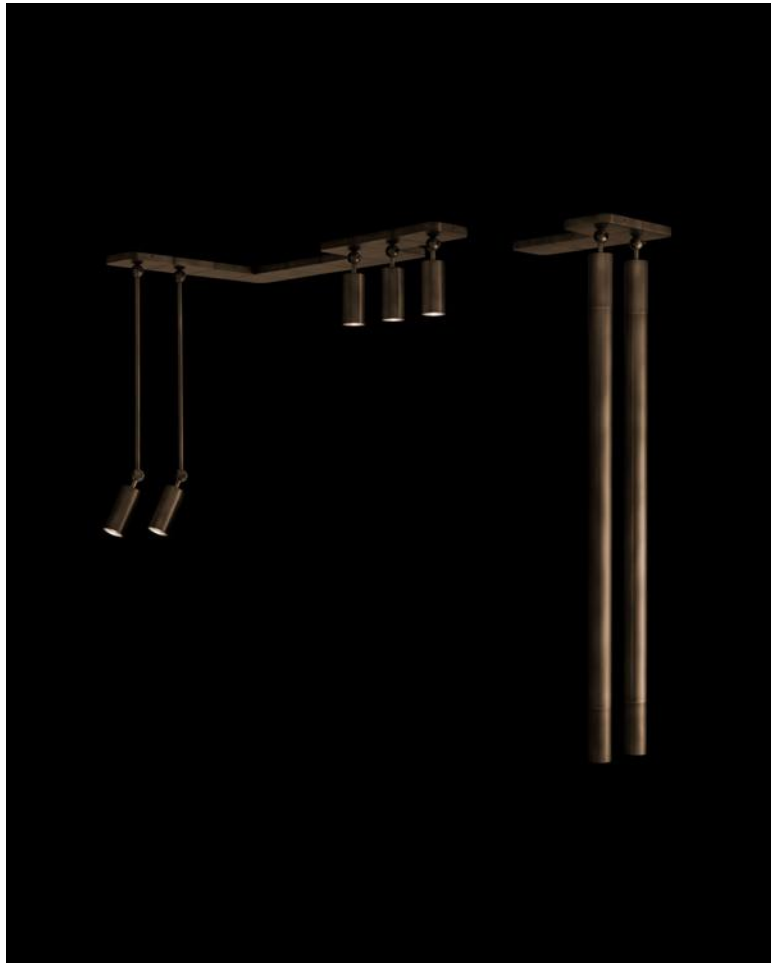

LEAD TIME

PLEASE REFER TO WEBSITE

FINISHED AND ASSEMBLED BY HAND IN NY

DOMESTIC AND IMPORTED COMPONENTS

A P P A R A T U S

	CYLINDER : SYSTEM 305A
DIMENSIONS	19.75 W, 19.75 D IN 50 W, 50 D CM HEIGHT TO ORDER
WEIGHT	APPROX. 32 LBS / 15 KG
PRICE	FROM \$7700
MINIMUM HEIGHT	22 IN
VOLTAGE	120-240 UL / CE
LAMPING	120V : MAX 9W 240V : MAX 7W
BULB INCLUDED	2 X 7W DIMMABLE LED BULB 500 LUMENS 1800-3000K WARM DIM 120V : GU10 240V : GU10
BULB LIFE	30,000 HOURS
DEPOSIT	50% UPON ORDER
BALANCE	DUE PRIOR TO SHIPPING
LEAD TIME	PLEASE REFER TO WEBSITE

FINISHED AND ASSEMBLED BY HAND IN NY
DOMESTIC AND IMPORTED COMPONENTS

A P P A R A T U S

AGED BRASS

AGED BRASS

A P P A R A T U S

DOWNLIGHT EXTENDED LAMPS 49 IN AND ABOVE
WILL NOT ANGLE FROM THE CANOPY

CYLINDER : SYSTEM INSTALLATION 004A

DIMENSIONS

59 W, 32.75 D IN

150 W, 83 D CM

HEIGHT TO ORDER

APPROX. 77 LBS / 35 KG

WEIGHT

PRICE

FROM \$19800