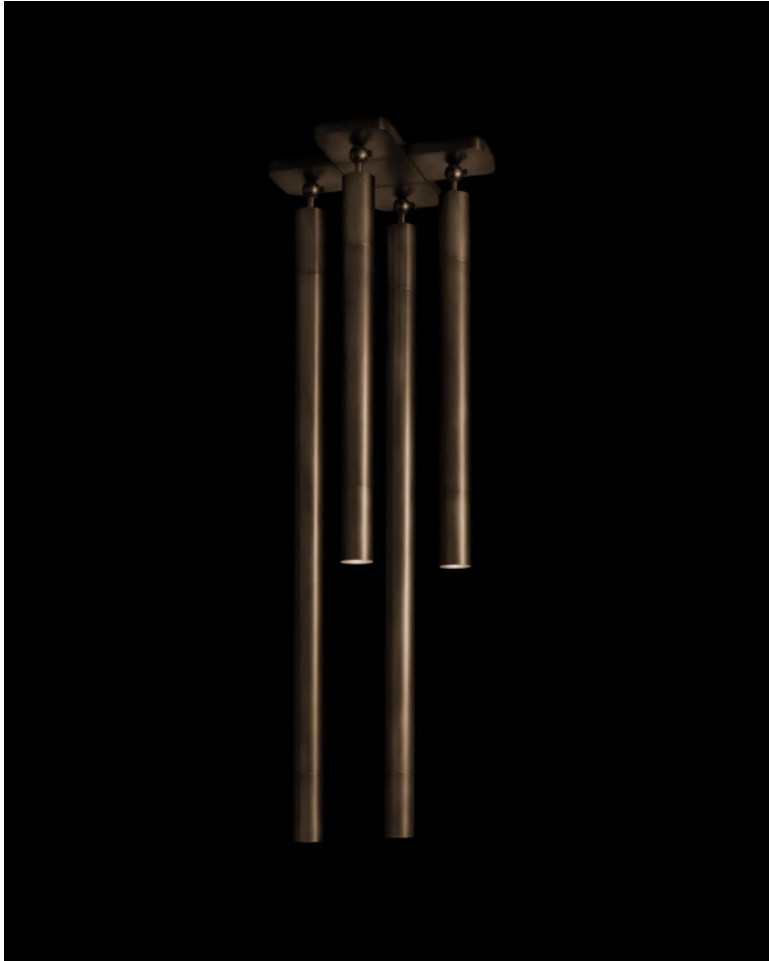

A P P A R A T U S

AGED BRASS

AGED BRASS

A P P A R A T U S

	CYLINDER : SYSTEM 401A
DIMENSIONS	19.75 W, 19.75 D IN 50 W, 50 D CM HEIGHT TO ORDER
WEIGHT	APPROX. 51 LBS / 23 KG
PRICE	FROM \$12900
MINIMUM HEIGHT	22 IN
VOLTAGE	120-240 UL / CE
LAMPING	120V : MAX 9W 240V : MAX 7W
BULB INCLUDED	4 X 7W DIMMABLE LED BULB 500 LUMENS 1800-3000K WARM DIM 120V : GU10 240V : GU10
BULB LIFE	30,000 HOURS
DEPOSIT	50% UPON ORDER
BALANCE	DUE PRIOR TO SHIPPING
LEAD TIME	PLEASE REFER TO WEBSITE