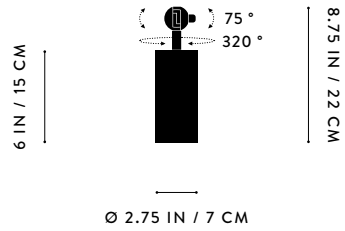

A P P A R A T U S

A P P A R A T U S

A P P A R A T U S

A P P A R A T U S

A P P A R A T U S

DOWNLIGHT EXTENDED LAMPS 49 IN AND ABOVE
WILL NOT ANGLE FROM THE CANOPY

KEY TERMS

CANOPY UNIT :
A SINGLE CANOPY