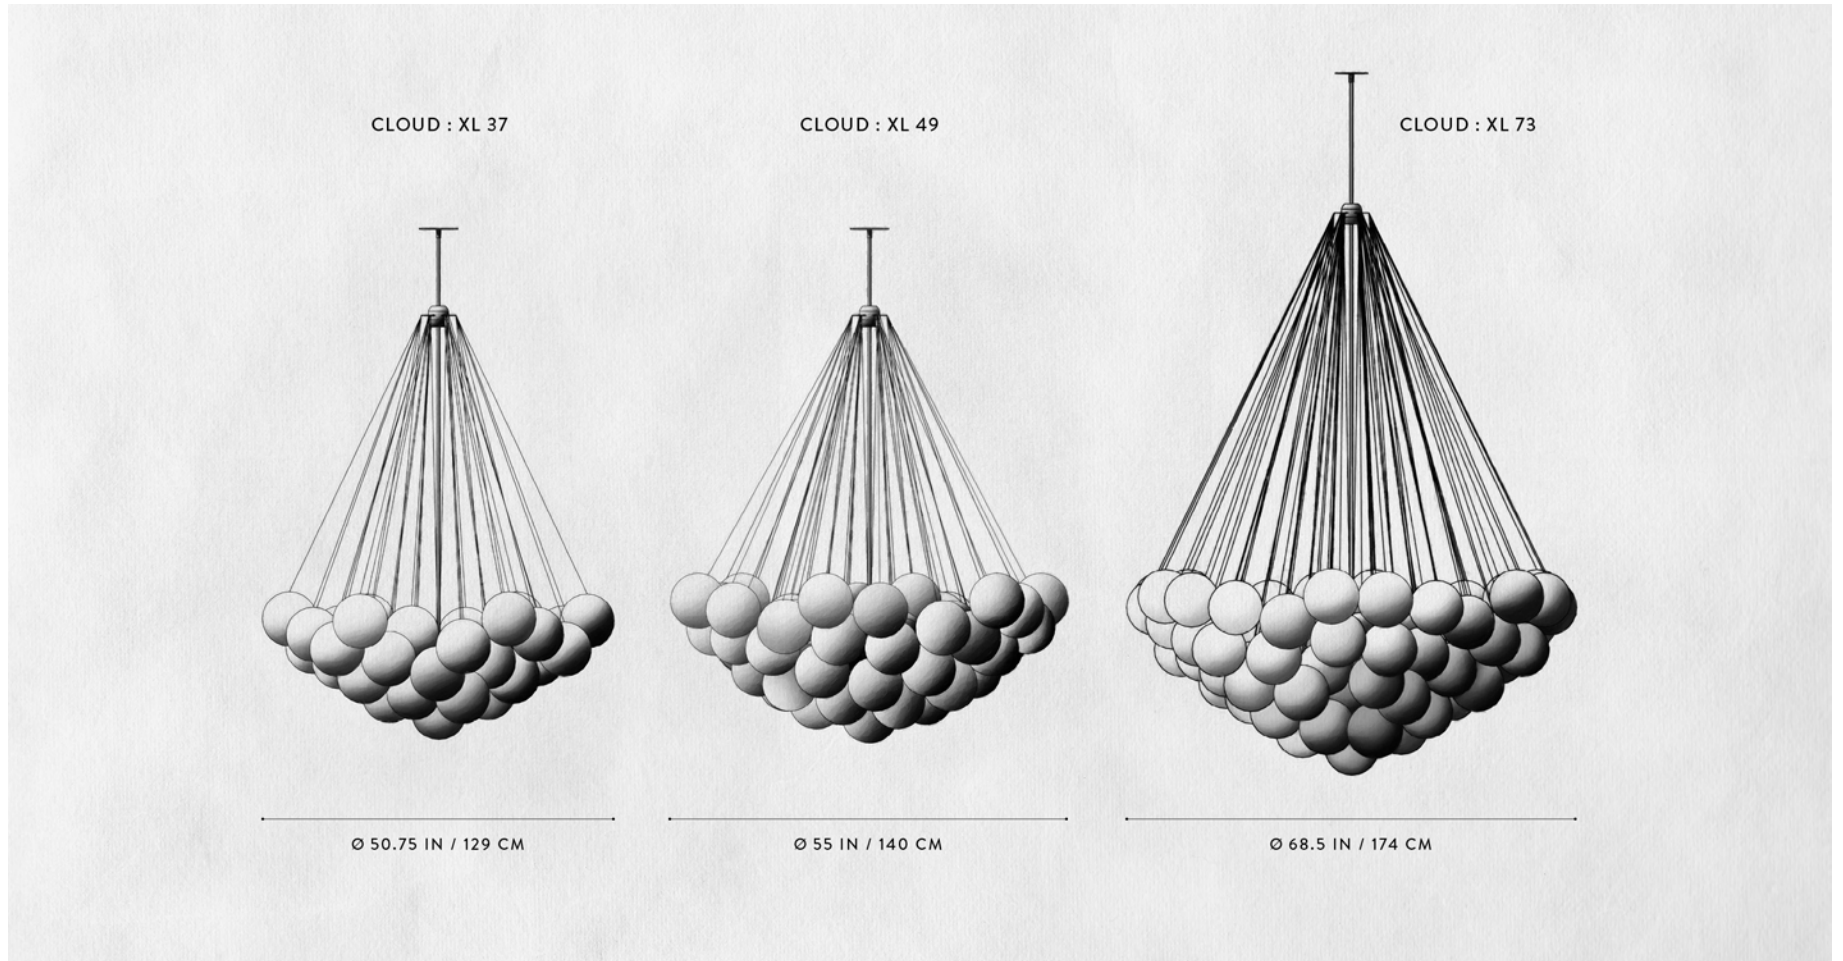

A P P A R A T U S

CLOUD : 37, AGED BRASS

CLOUD

REFERENCE

PATTERNS OF ORGANIZATION FOUND IN NATURE
VOLUME AND WEIGHTLESSNESS
CHAMPAGNE

COMPOSITION

FEATHERWEIGHT SPHERES SUSPENDED
FROM BRASS CHAIN MOUTH-BLOWN, FROSTED GLASS
REFRACTS A CENTRAL LIGHT SOURCE

A P P A R A T U S

A P P A R A T U S

A P P A R A T U S

CLOUD : XL 73

DIMENSIONS	Ø 68.5 IN Ø 174 CM HEIGHT TO ORDER APPROX. 45 LBS / 21 KG
WEIGHT	
PRICE	FROM \$33000
MINIMUM HEIGHT	50 IN ONLY OVERALL FIXTURE HEIGHT 76 IN AND ABOVE WILL INCLUDE A TOP STEM
INCLUDES ADD HEIGHT	85 IN \$10 / IN
VOLTAGE	120-240 UL / CE
LAMPING BULB INCLUDED	MAX 40W 6 X 3W DIMMABLE LED BULB 240 LUMENS EACH 2500K 120V : E26 GLOBE M : MATTE WHITE 240V : E27 GLOBE M : MATTE WHITE
BULB LIFE	30,000 HOURS
DEPOSIT BALANCE LEAD TIME	50% UPON ORDER PRIOR TO SHIPPING PLEASE REFER TO WEBSITE
	FINISHED AND ASSEMBLED BY HAND IN NY DOMESTIC AND IMPORTED COMPONENTS