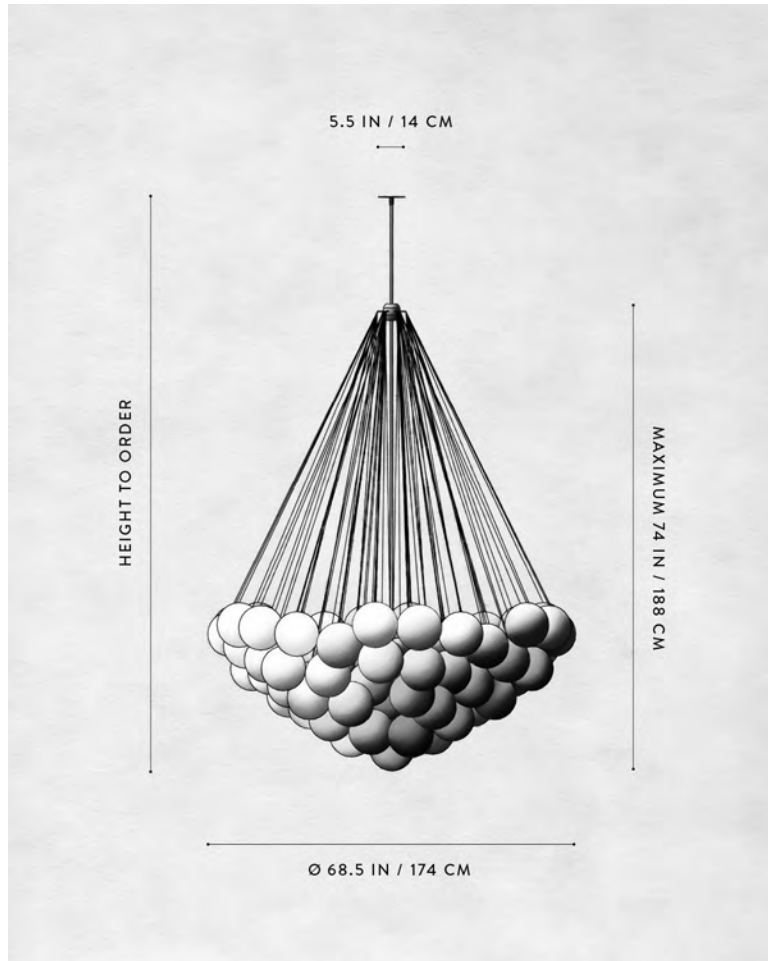

A P P A R A T U S

CLOUD : 37, AGED BRASS

CLOUD

REFERENCE

PATTERNS OF ORGANIZATION FOUND IN NATURE
VOLUME AND WEIGHTLESSNESS
CHAMPAGNE

COMPOSITION

FEATHERWEIGHT SPHERES SUSPENDED
FROM BRASS CHAIN MOUTH-BLOWN, FROSTED GLASS
REFRACTS A CENTRAL LIGHT SOURCE

A P P A R A T U S

A P P A R A T U S

A P P A R A T U S

CLOUD : XL 73

DIMENSIONS	Ø 68.5 IN Ø 174 CM HEIGHT TO ORDER APPROX. 45 LBS / 21 KG
WEIGHT	
PRICE	FROM \$33000
MINIMUM HEIGHT	50 IN ONLY OVERALL FIXTURE HEIGHT 76 IN AND ABOVE WILL INCLUDE A TOP STEM
INCLUDES ADD HEIGHT	85 IN \$10 / IN
VOLTAGE	120-240 UL / CE
LAMPING BULB INCLUDED	MAX 40W 6 X 3W DIMMABLE LED BULB 240 LUMENS EACH 2500K 120V : E26 GLOBE M : MATTE WHITE 240V : E27 GLOBE M : MATTE WHITE
BULB LIFE	30,000 HOURS
DEPOSIT BALANCE LEAD TIME	50% UPON ORDER PRIOR TO SHIPPING PLEASE REFER TO WEBSITE
	FINISHED AND ASSEMBLED BY HAND IN NY DOMESTIC AND IMPORTED COMPONENTS