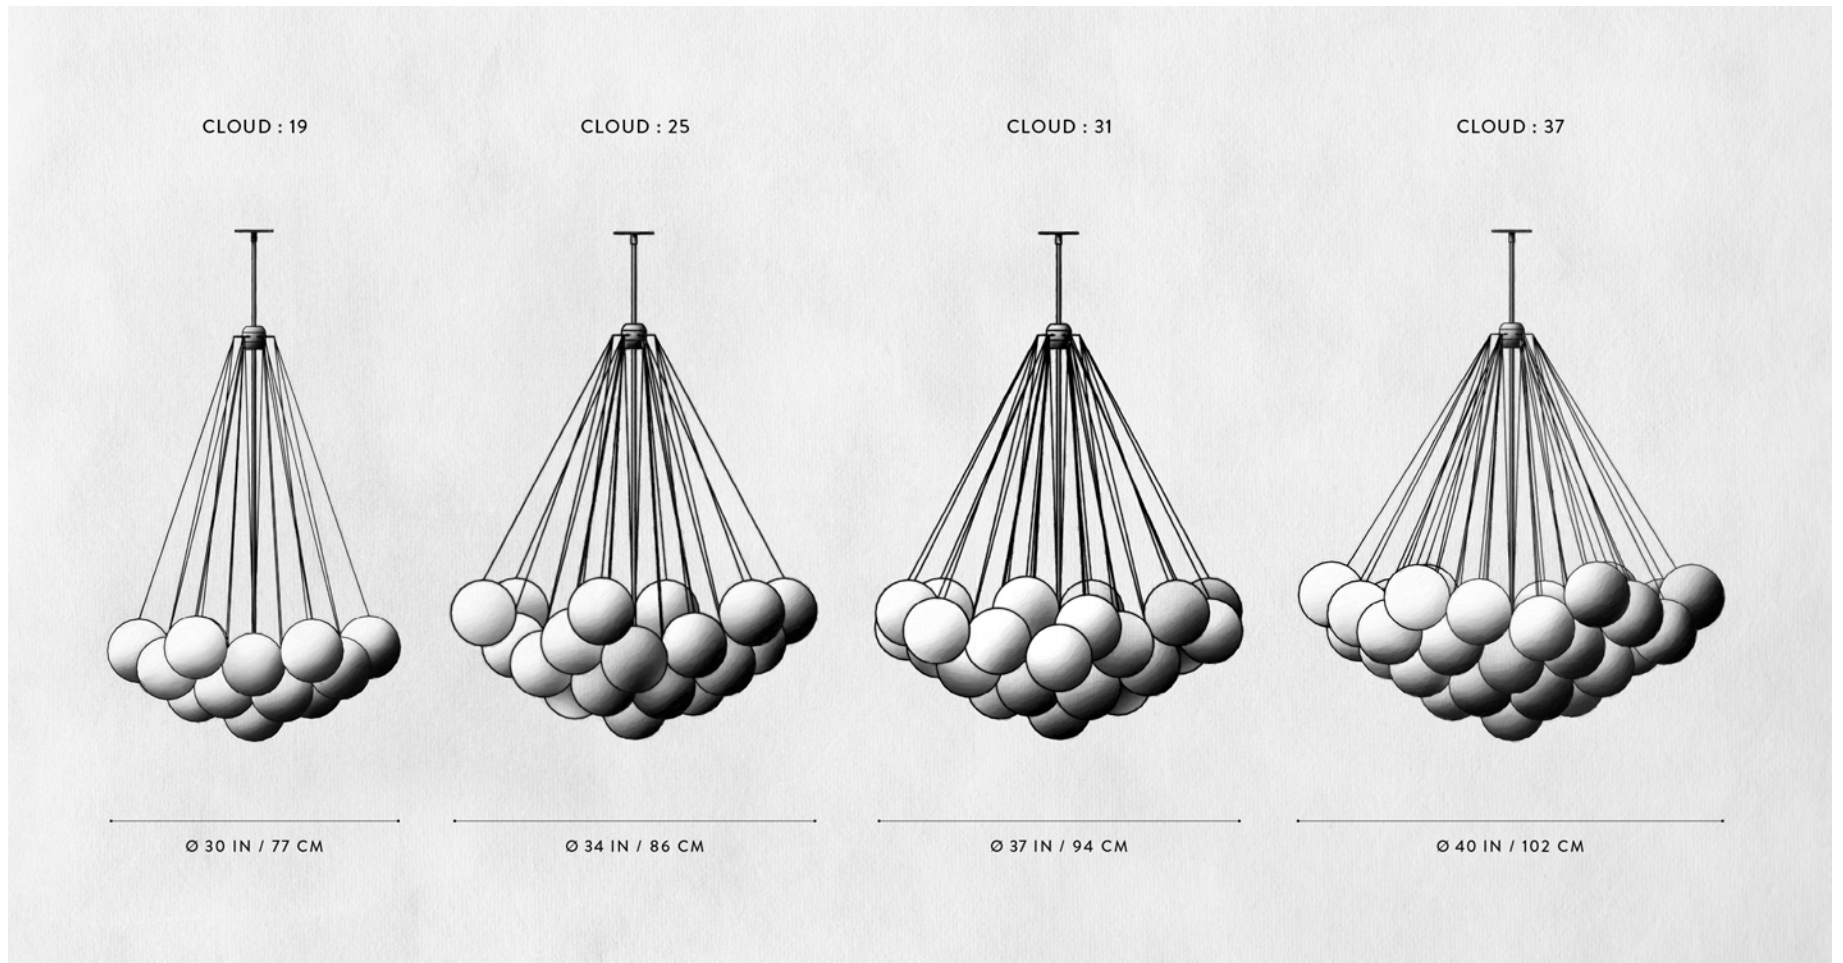

A P P A R A T U S

CLOUD : 37, AGED BRASS

CLOUD

REFERENCE

PATTERNS OF ORGANIZATION FOUND IN NATURE
VOLUME AND WEIGHTLESSNESS
CHAMPAGNE

COMPOSITION

FEATHERWEIGHT SPHERES SUSPENDED
FROM BRASS CHAIN MOUTH-BLOWN, FROSTED GLASS
REFRACTS A CENTRAL LIGHT SOURCE

A P P A R A T U S

CLOUD : 19, BLACKENED BRASS

CLOUD : 19, BLACKENED BRASS

CLOUD : 37, BLACKENED BRASS

A P P A R A T U S

A P P A R A T U S

A P P A R A T U S

	CLOUD : 37
DIMENSIONS	Ø 40 IN Ø 102 CM HEIGHT TO ORDER APPROX. 30 LBS / 14 KG
WEIGHT	
PRICE	FROM \$9500
MINIMUM HEIGHT	32 IN ONLY OVERALL FIXTURE HEIGHT 41 IN AND ABOVE WILL INCLUDE A TOP STEM
INCLUDES ADD HEIGHT	60 IN \$10 / IN
VOLTAGE	120-240 UL / CE
LAMPING BULB INCLUDED	MAX 40W 3 X 3W DIMMABLE LED BULB 240 LUMENS EACH 2500K 120V : E26 GLOBE M : MATTE WHITE 240V : E27 GLOBE M : MATTE WHITE
BULB LIFE	30,000 HOURS
DEPOSIT BALANCE LEAD TIME	50% UPON ORDER PRIOR TO SHIPPING PLEASE REFER TO WEBSITE
	FINISHED AND ASSEMBLED BY HAND IN NY DOMESTIC AND IMPORTED COMPONENTS