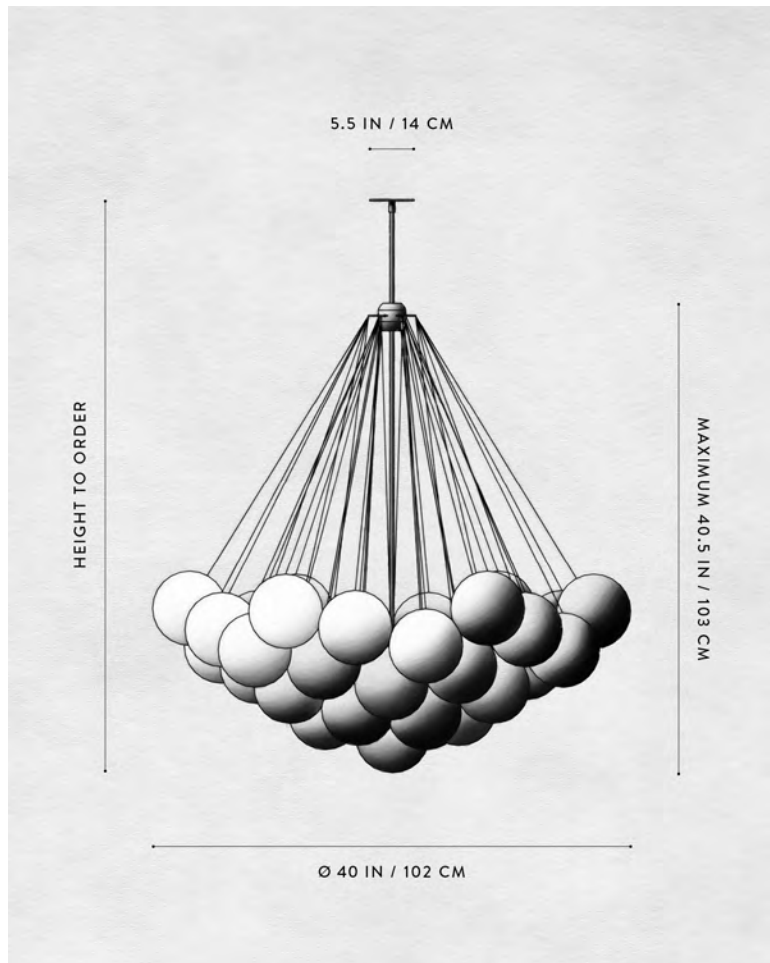

A P P A R A T U S

CLOUD : 37, AGED BRASS

CLOUD

REFERENCE

PATTERNS OF ORGANIZATION FOUND IN NATURE
VOLUME AND WEIGHTLESSNESS
CHAMPAGNE

COMPOSITION

FEATHERWEIGHT SPHERES SUSPENDED
FROM BRASS CHAIN MOUTH-BLOWN, FROSTED GLASS
REFRACTS A CENTRAL LIGHT SOURCE

A P P A R A T U S

CLOUD : 19, BLACKENED BRASS

CLOUD : 19, BLACKENED BRASS

CLOUD : 37, BLACKENED BRASS

A P P A R A T U S

A P P A R A T U S

A P P A R A T U S

	CLOUD : 37
DIMENSIONS	Ø 40 IN Ø 102 CM HEIGHT TO ORDER APPROX. 30 LBS / 14 KG
WEIGHT	
PRICE	FROM \$9500
MINIMUM HEIGHT	32 IN ONLY OVERALL FIXTURE HEIGHT 41 IN AND ABOVE WILL INCLUDE A TOP STEM
INCLUDES ADD HEIGHT	60 IN \$10 / IN
VOLTAGE	120-240 UL / CE
LAMPING BULB INCLUDED	MAX 40W 3 X 3W DIMMABLE LED BULB 240 LUMENS EACH 2500K 120V : E26 GLOBE M : MATTE WHITE 240V : E27 GLOBE M : MATTE WHITE
BULB LIFE	30,000 HOURS
DEPOSIT BALANCE LEAD TIME	50% UPON ORDER PRIOR TO SHIPPING PLEASE REFER TO WEBSITE
	FINISHED AND ASSEMBLED BY HAND IN NY DOMESTIC AND IMPORTED COMPONENTS