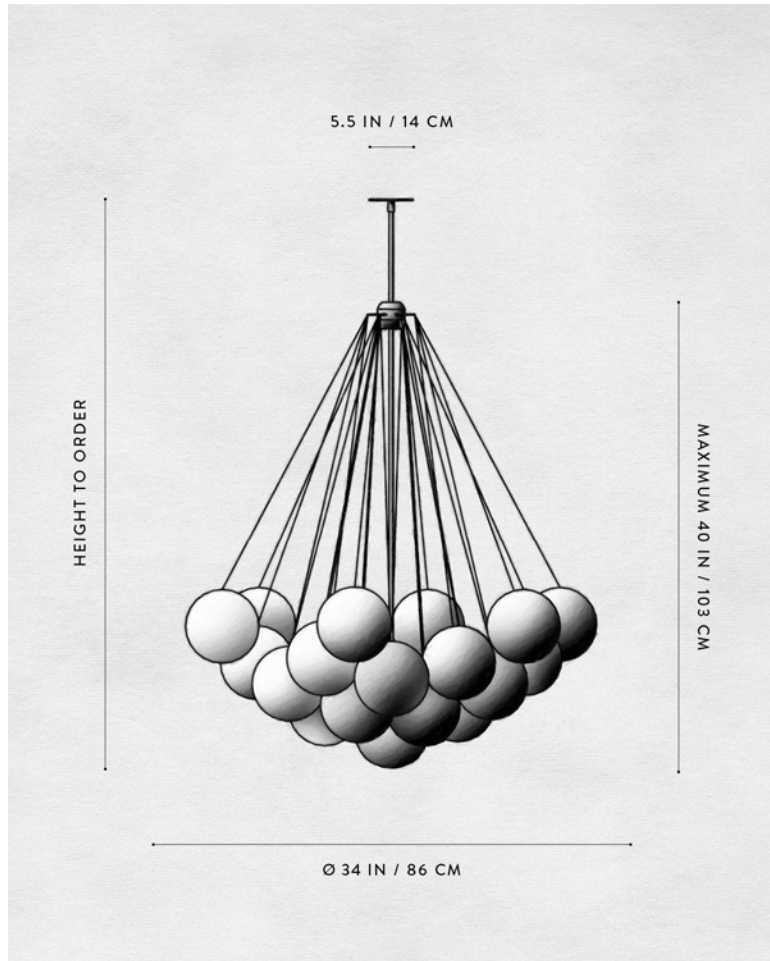

### REFERENCE

PATTERNS OF ORGANIZATION FOUND IN NATURE  
VOLUME AND WEIGHTLESSNESS  
CHAMPAGNE

### COMPOSITION

FEATHERWEIGHT SPHERES SUSPENDED  
FROM BRASS CHAIN MOUTH-BLOWN, FROSTED GLASS  
REFRACTS A CENTRAL LIGHT SOURCE

# A P P A R A T U S

	CLOUD : 25
DIMENSIONS	Ø 34 IN Ø 86 CM HEIGHT TO ORDER APPROX. 22 LBS / 10 KG
WEIGHT	
PRICE	FROM \$7300
MINIMUM HEIGHT	26 IN ONLY OVERALL FIXTURE HEIGHT 41 IN AND ABOVE WILL INCLUDE A TOP STEM
INCLUDES ADD HEIGHT	60 IN \$10 / IN
VOLTAGE	120-240 UL / CE
LAMPING BULB INCLUDED	MAX 40W 3 X 3W DIMMABLE LED BULB 240 LUMENS EACH 2500K 120V : E26 GLOBE M : MATTE WHITE 240V : E27 GLOBE M : MATTE WHITE
BULB LIFE	30,000 HOURS
DEPOSIT BALANCE LEAD TIME	50% UPON ORDER PRIOR TO SHIPPING PLEASE REFER TO WEBSITE
	FINISHED AND ASSEMBLED BY HAND IN NY DOMESTIC AND IMPORTED COMPONENTS