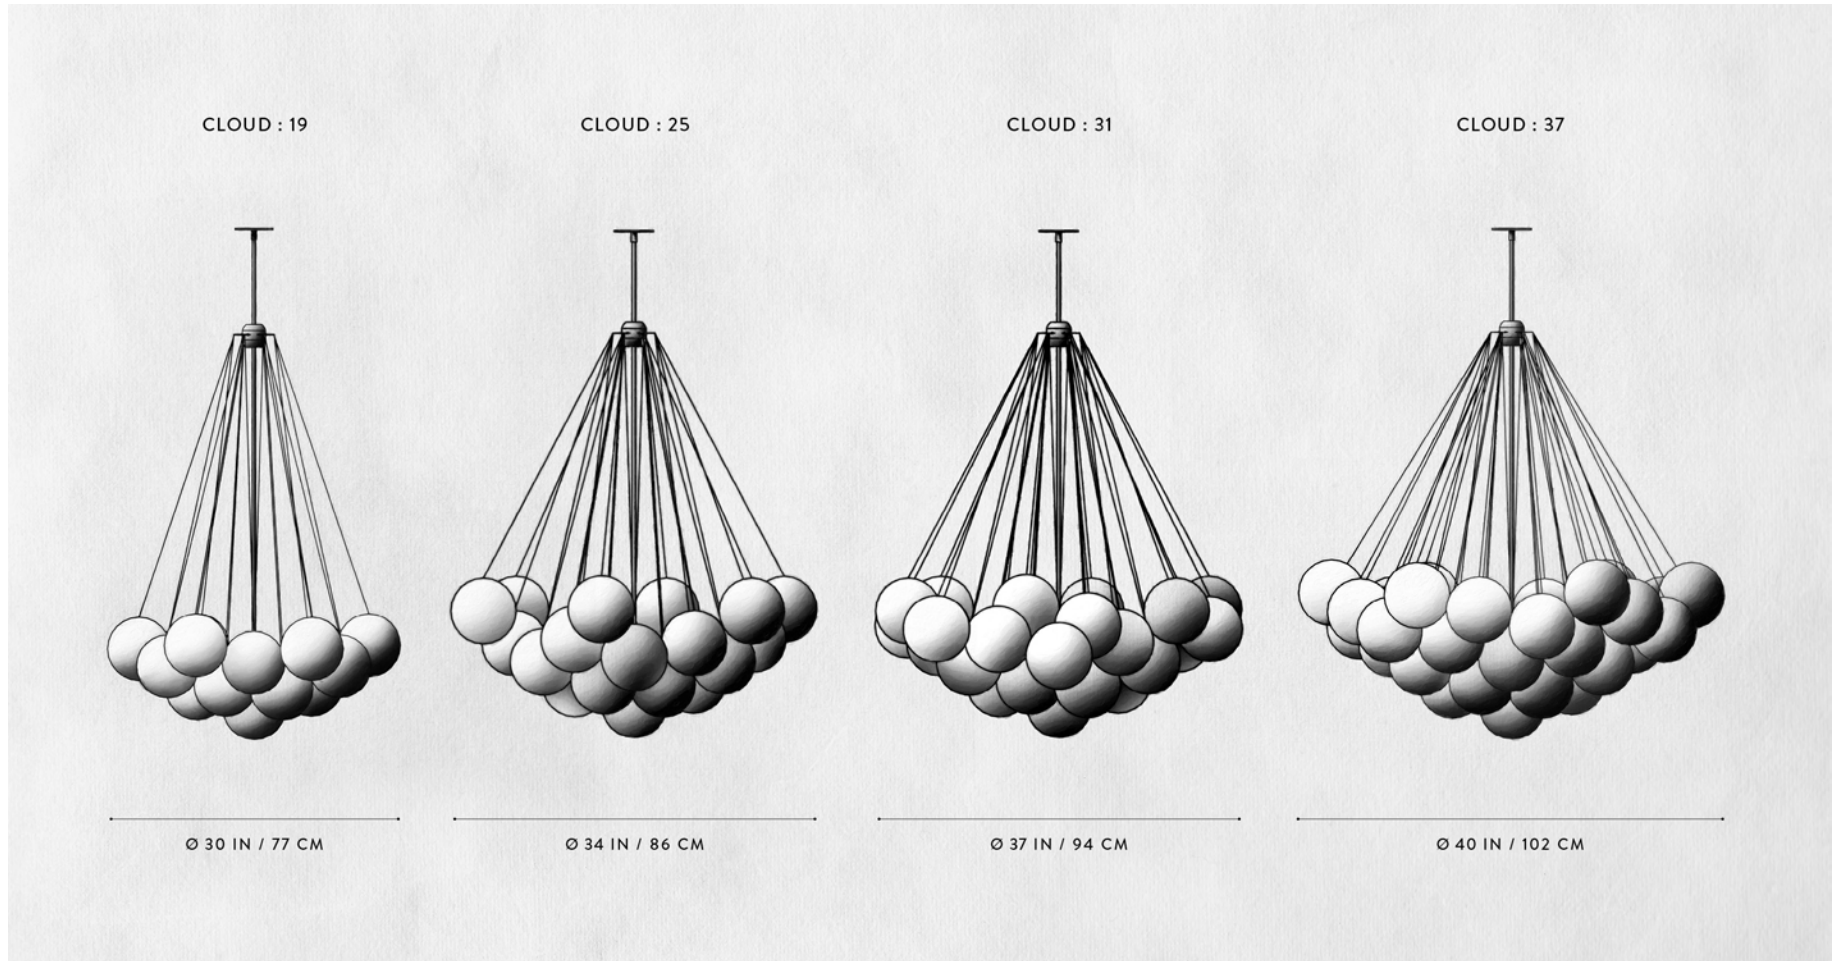

# A P P A R A T U S

CLOUD : 37, AGED BRASS

## CLOUD

### COMPOSITION

FEATHERWEIGHT SPHERES SUSPENDED  
FROM BRASS CHAIN MOUTH-BLOWN, FROSTED GLASS  
REFRACTS A CENTRAL LIGHT SOURCE

# A P P A R A T U S

	CLOUD : 25
DIMENSIONS	Ø 34 IN Ø 86 CM HEIGHT TO ORDER APPROX. 22 LBS / 10 KG
WEIGHT	
PRICE	FROM \$7300
MINIMUM HEIGHT	26 IN ONLY OVERALL FIXTURE HEIGHT 41 IN AND ABOVE WILL INCLUDE A TOP STEM
INCLUDES ADD HEIGHT	60 IN \$10 / IN
VOLTAGE	120-240 UL / CE
LAMPING BULB INCLUDED	MAX 40W 3 X 3W DIMMABLE LED BULB 240 LUMENS EACH 2500K 120V : E26 GLOBE M : MATTE WHITE 240V : E27 GLOBE M : MATTE WHITE
BULB LIFE	30,000 HOURS
DEPOSIT BALANCE LEAD TIME	50% UPON ORDER PRIOR TO SHIPPING PLEASE REFER TO WEBSITE
	FINISHED AND ASSEMBLED BY HAND IN NY DOMESTIC AND IMPORTED COMPONENTS