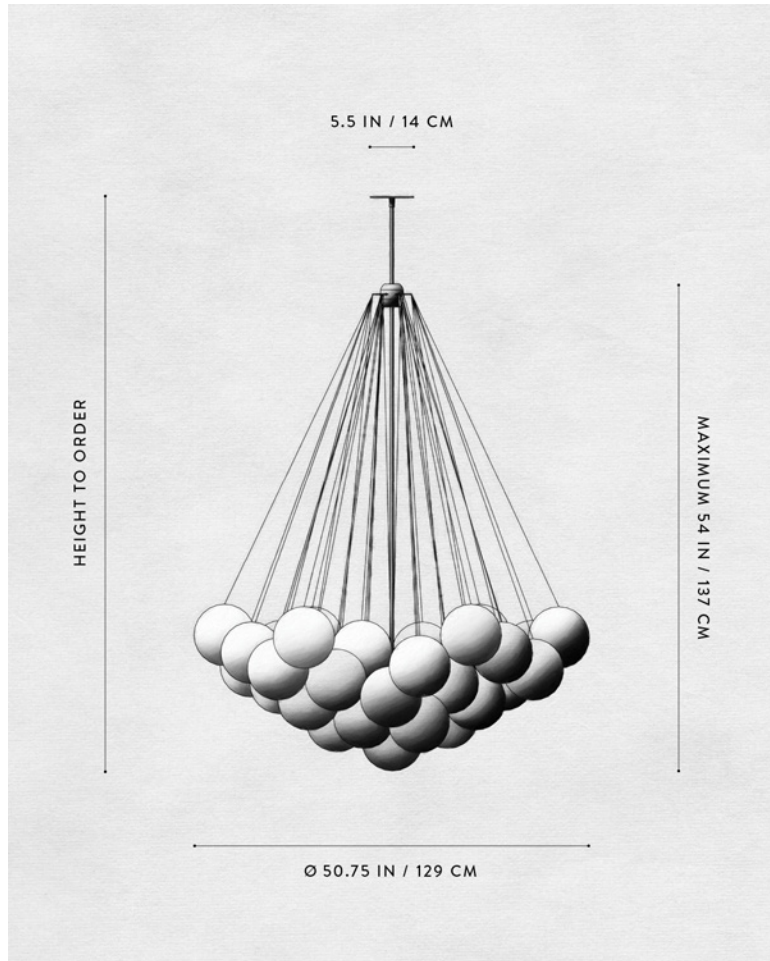

# A P P A R A T U S

	CLOUD : 31
DIMENSIONS	Ø 37 IN Ø 94 CM HEIGHT TO ORDER APPROX. 26 LBS / 12 KG
WEIGHT	
PRICE	FROM \$7900
MINIMUM HEIGHT	28 IN ONLY OVERALL FIXTURE HEIGHT 41 IN AND ABOVE WILL INCLUDE A TOP STEM
INCLUDES ADD HEIGHT	60 IN \$10 / IN
VOLTAGE	120-240 UL / CE
LAMPING BULB INCLUDED	MAX 40W 3 X 3W DIMMABLE LED BULB 240 LUMENS EACH 2500K 120V : E26 GLOBE M : MATTE WHITE 240V : E27 GLOBE M : MATTE WHITE
BULB LIFE	30,000 HOURS
DEPOSIT BALANCE LEAD TIME	50% UPON ORDER PRIOR TO SHIPPING PLEASE REFER TO WEBSITE
	FINISHED AND ASSEMBLED BY HAND IN NY DOMESTIC AND IMPORTED COMPONENTS

MINIMUM HEIGHT

32 IN  
ONLY OVERALL FIXTURE HEIGHT  
41 IN AND ABOVE WILL INCLUDE A TOP STEM

INCLUDES  
ADD HEIGHT

60 IN  
\$10 / IN

VOLTAGE

120-240  
UL / CE

LAMPING  
BULB INCLUDED

MAX 40W  
3 X 3W DIMMABLE LED BULB  
240 LUMENS EACH  
2500K

BULB LIFE

120V : E26 GLOBE M : MATTE WHITE  
240V : E27 GLOBE M : MATTE WHITE  
30,000 HOURS

DEPOSIT  
BALANCE  
LEAD TIME

50% UPON ORDER  
PRIOR TO SHIPPING  
PLEASE REFER TO WEBSITE

FINISHED AND ASSEMBLED BY HAND IN NY  
DOMESTIC AND IMPORTED COMPONENTS

# A P P A R A T U S

	CLOUD : XL 37
DIMENSIONS	Ø 50.75 IN Ø 129 CM HEIGHT TO ORDER
WEIGHT	APPROX. 35 LBS / 16 KG
PRICE	FROM \$16500
MINIMUM HEIGHT	36 IN ONLY OVERALL FIXTURE HEIGHT 58 IN AND ABOVE WILL INCLUDE A TOP STEM
INCLUDES ADD HEIGHT	85 IN \$10 / IN
VOLTAGE	120-240 UL / CE
LAMPING BULB INCLUDED	MAX 40W 3 X 3W DIMMABLE LED BULB 240 LUMENS EACH 2500K 120V : E26 GLOBE M : MATTE WHITE 240V : E27 GLOBE M : MATTE WHITE
BULB LIFE	30,000 HOURS
DEPOSIT	50% UPON ORDER
BALANCE	PRIOR TO SHIPPING
LEAD TIME	PLEASE REFER TO WEBSITE
	FINISHED AND ASSEMBLED BY HAND IN NY DOMESTIC AND IMPORTED COMPONENTS