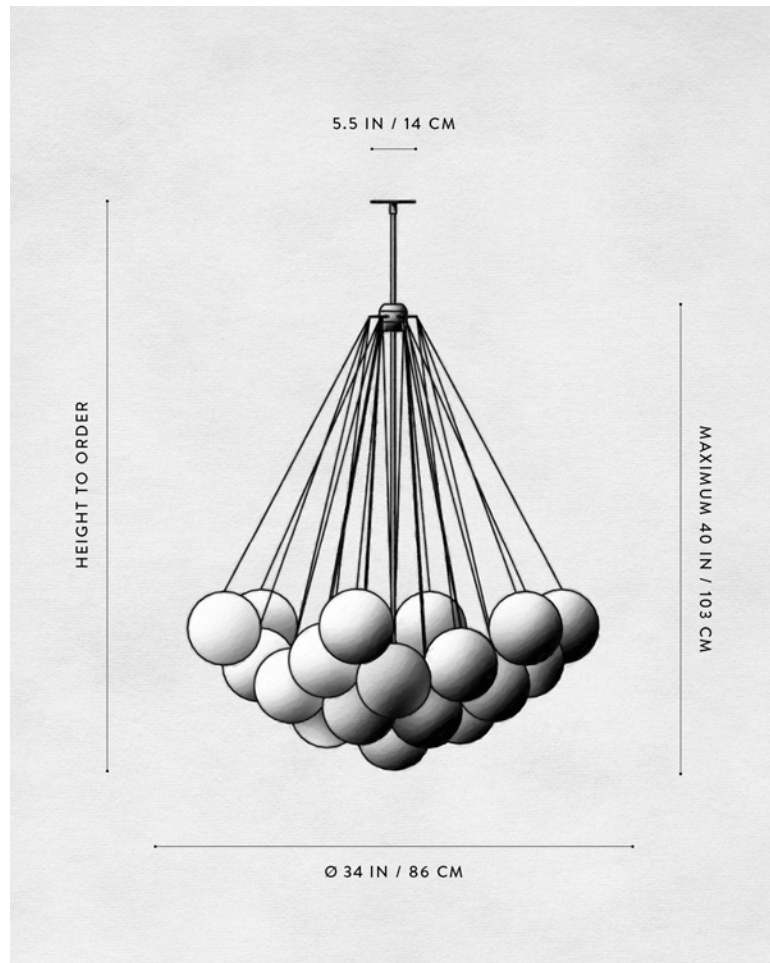

# A P P A R A T U S

	CLOUD : 19
DIMENSIONS	Ø 30 IN Ø 77 CM HEIGHT TO ORDER APPROX. 20 LBS / 9 KG
WEIGHT	
PRICE	FROM \$6200
MINIMUM HEIGHT	24 IN ONLY OVERALL FIXTURE HEIGHT 41 IN AND ABOVE WILL INCLUDE A TOP STEM
INCLUDES ADD HEIGHT	60 IN \$10 / IN
VOLTAGE	120-240 UL / CE
LAMPING BULB INCLUDED	MAX 40W 3 X 3W DIMMABLE LED BULB 240 LUMENS EACH 2500K 120V : E26 GLOBE M : MATTE WHITE 240V : E27 GLOBE M : MATTE WHITE
BULB LIFE	30,000 HOURS
DEPOSIT BALANCE LEAD TIME	50% UPON ORDER PRIOR TO SHIPPING PLEASE REFER TO WEBSITE
	FINISHED AND ASSEMBLED BY HAND IN NY DOMESTIC AND IMPORTED COMPONENTS

# A P P A R A T U S

	CLOUD : 25
DIMENSIONS	Ø 34 IN Ø 86 CM HEIGHT TO ORDER APPROX. 22 LBS / 10 KG
WEIGHT	
PRICE	FROM \$7300
MINIMUM HEIGHT	26 IN ONLY OVERALL FIXTURE HEIGHT 41 IN AND ABOVE WILL INCLUDE A TOP STEM
INCLUDES ADD HEIGHT	60 IN \$10 / IN
VOLTAGE	120-240 UL / CE
LAMPING BULB INCLUDED	MAX 40W 3 X 3W DIMMABLE LED BULB 240 LUMENS EACH 2500K 120V : E26 GLOBE M : MATTE WHITE 240V : E27 GLOBE M : MATTE WHITE
BULB LIFE	30,000 HOURS
DEPOSIT BALANCE LEAD TIME	50% UPON ORDER PRIOR TO SHIPPING PLEASE REFER TO WEBSITE
	FINISHED AND ASSEMBLED BY HAND IN NY DOMESTIC AND IMPORTED COMPONENTS

# A P P A R A T U S

	CLOUD : 31
DIMENSIONS	Ø 37 IN Ø 94 CM HEIGHT TO ORDER APPROX. 26 LBS / 12 KG
WEIGHT	
PRICE	FROM \$7900
MINIMUM HEIGHT	28 IN ONLY OVERALL FIXTURE HEIGHT 41 IN AND ABOVE WILL INCLUDE A TOP STEM
INCLUDES ADD HEIGHT	60 IN \$10 / IN
VOLTAGE	120-240 UL / CE
LAMPING BULB INCLUDED	MAX 40W 3 X 3W DIMMABLE LED BULB 240 LUMENS EACH 2500K 120V : E26 GLOBE M : MATTE WHITE 240V : E27 GLOBE M : MATTE WHITE
BULB LIFE	30,000 HOURS
DEPOSIT BALANCE LEAD TIME	50% UPON ORDER PRIOR TO SHIPPING PLEASE REFER TO WEBSITE
	FINISHED AND ASSEMBLED BY HAND IN NY DOMESTIC AND IMPORTED COMPONENTS