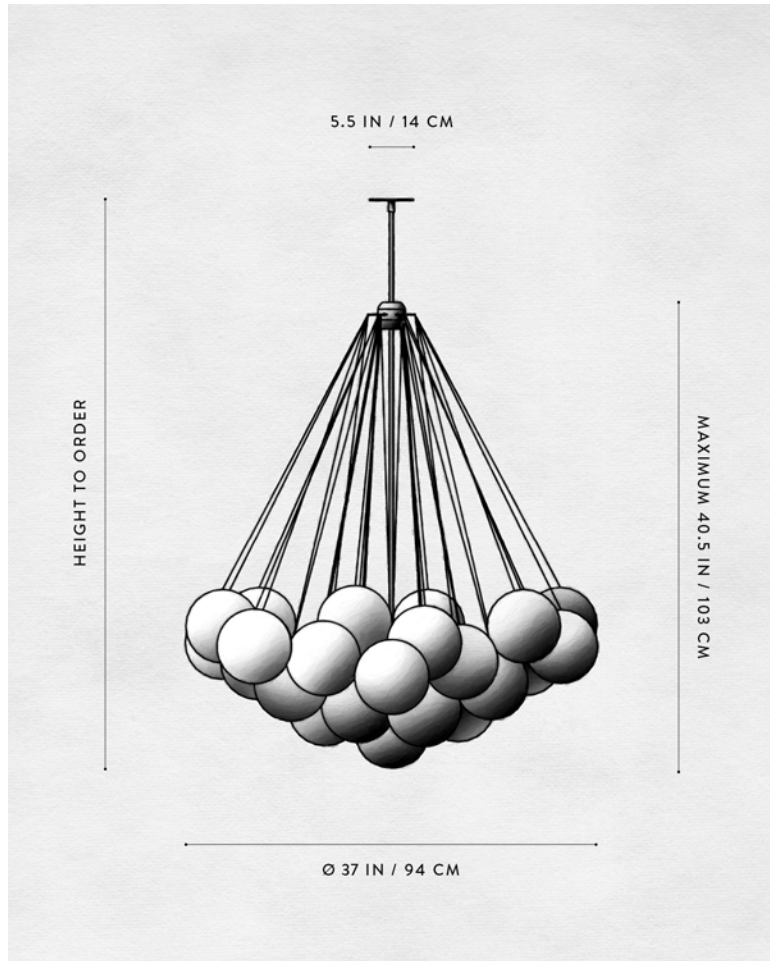

# A P P A R A T U S

	CLOUD : 19
DIMENSIONS	Ø 30 IN Ø 77 CM HEIGHT TO ORDER APPROX. 20 LBS / 9 KG
WEIGHT	
PRICE	FROM \$6200
MINIMUM HEIGHT	24 IN ONLY OVERALL FIXTURE HEIGHT 41 IN AND ABOVE WILL INCLUDE A TOP STEM
INCLUDES ADD HEIGHT	60 IN \$10 / IN
VOLTAGE	120-240 UL / CE
LAMPING BULB INCLUDED	MAX 40W 3 X 3W DIMMABLE LED BULB 240 LUMENS EACH 2500K 120V : E26 GLOBE M : MATTE WHITE 240V : E27 GLOBE M : MATTE WHITE
BULB LIFE	30,000 HOURS
DEPOSIT BALANCE LEAD TIME	50% UPON ORDER PRIOR TO SHIPPING PLEASE REFER TO WEBSITE
	FINISHED AND ASSEMBLED BY HAND IN NY DOMESTIC AND IMPORTED COMPONENTS

# A P P A R A T U S

	CLOUD : 25
DIMENSIONS	Ø 34 IN Ø 86 CM HEIGHT TO ORDER APPROX. 22 LBS / 10 KG
WEIGHT	
PRICE	FROM \$7300
MINIMUM HEIGHT	26 IN ONLY OVERALL FIXTURE HEIGHT 41 IN AND ABOVE WILL INCLUDE A TOP STEM
INCLUDES ADD HEIGHT	60 IN \$10 / IN
VOLTAGE	120-240 UL / CE
LAMPING BULB INCLUDED	MAX 40W 3 X 3W DIMMABLE LED BULB 240 LUMENS EACH 2500K 120V : E26 GLOBE M : MATTE WHITE 240V : E27 GLOBE M : MATTE WHITE
BULB LIFE	30,000 HOURS
DEPOSIT BALANCE LEAD TIME	50% UPON ORDER PRIOR TO SHIPPING PLEASE REFER TO WEBSITE
	FINISHED AND ASSEMBLED BY HAND IN NY DOMESTIC AND IMPORTED COMPONENTS

# A P P A R A T U S

	CLOUD : 31
DIMENSIONS	Ø 37 IN Ø 94 CM HEIGHT TO ORDER APPROX. 26 LBS / 12 KG
WEIGHT	
PRICE	FROM \$7900
MINIMUM HEIGHT	28 IN ONLY OVERALL FIXTURE HEIGHT 41 IN AND ABOVE WILL INCLUDE A TOP STEM
INCLUDES ADD HEIGHT	60 IN \$10 / IN
VOLTAGE	120-240 UL / CE
LAMPING BULB INCLUDED	MAX 40W 3 X 3W DIMMABLE LED BULB 240 LUMENS EACH 2500K 120V : E26 GLOBE M : MATTE WHITE 240V : E27 GLOBE M : MATTE WHITE
BULB LIFE	30,000 HOURS
DEPOSIT BALANCE LEAD TIME	50% UPON ORDER PRIOR TO SHIPPING PLEASE REFER TO WEBSITE
	FINISHED AND ASSEMBLED BY HAND IN NY DOMESTIC AND IMPORTED COMPONENTS

# A P P A R A T U S

CLOUD : 37

DIMENSIONS

Ø 40 IN  
Ø 102 CM

WEIGHT

HEIGHT TO ORDER  
APPROX. 30 LBS / 14 KG

PRICE

FROM \$9500