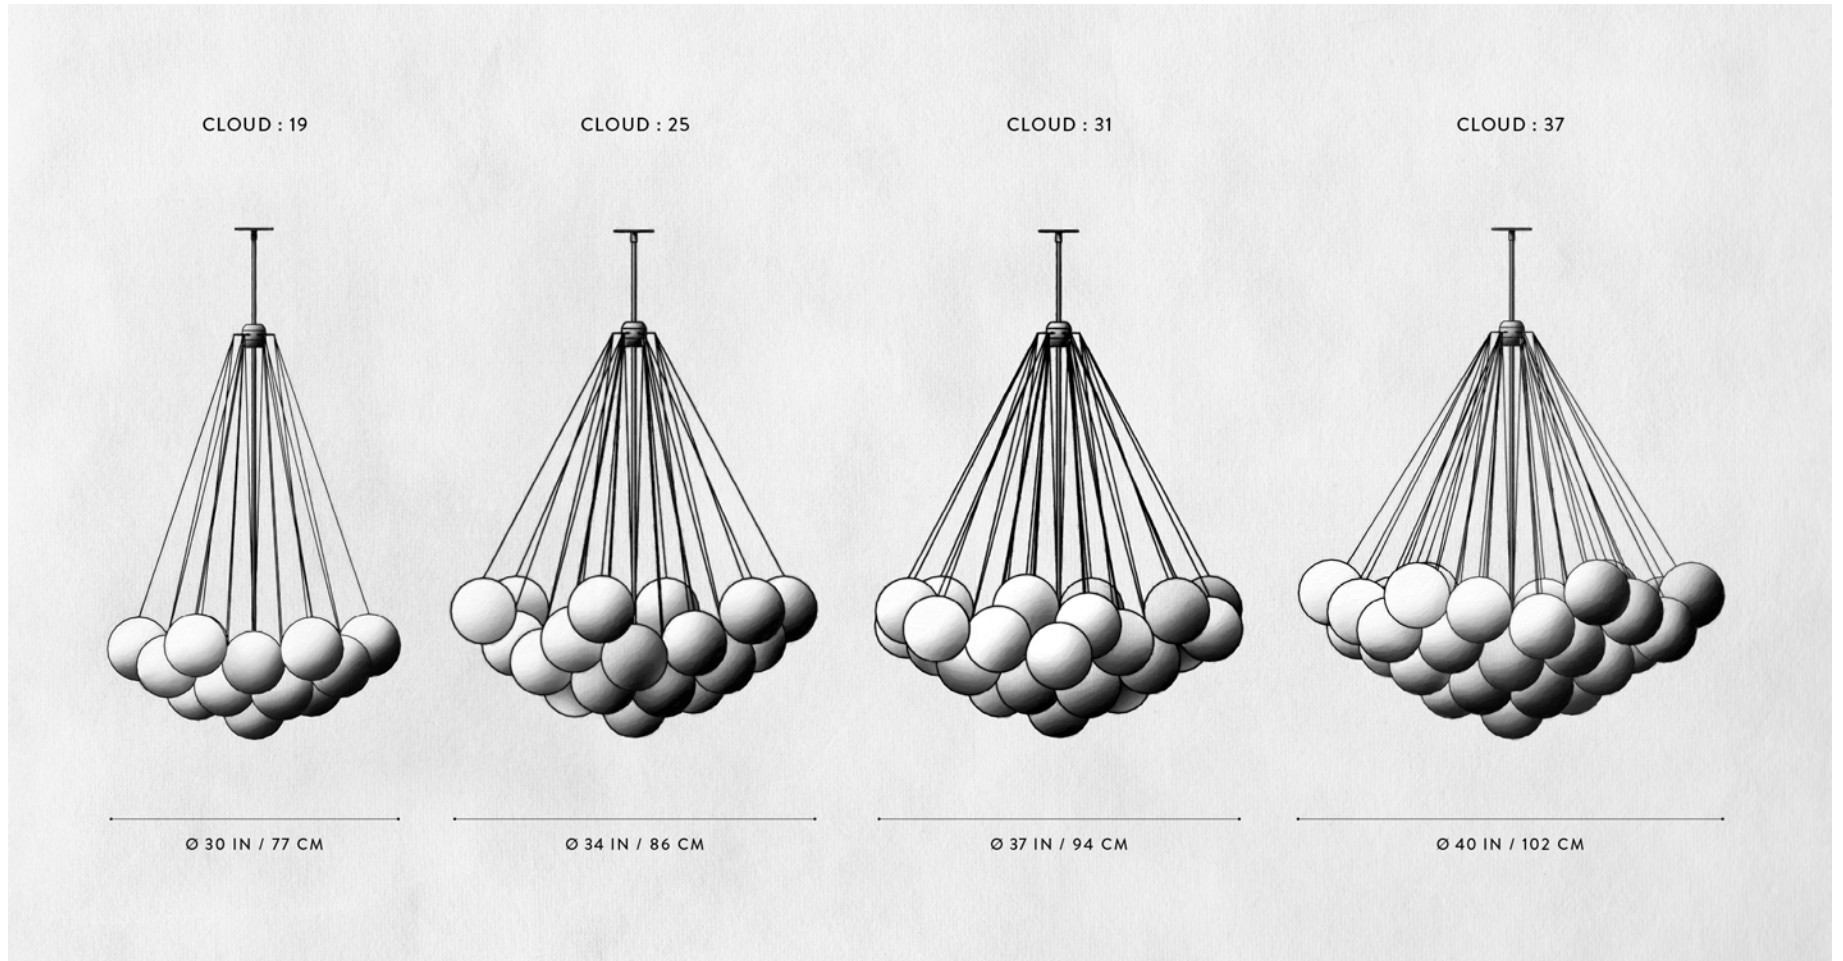

# A P P A R A T U S

	CLOUD : 19
DIMENSIONS	Ø 30 IN Ø 77 CM HEIGHT TO ORDER APPROX. 20 LBS / 9 KG
WEIGHT	
PRICE	FROM \$6200
MINIMUM HEIGHT	24 IN ONLY OVERALL FIXTURE HEIGHT 41 IN AND ABOVE WILL INCLUDE A TOP STEM
INCLUDES ADD HEIGHT	60 IN \$10 / IN
VOLTAGE	120-240 UL / CE
LAMPING BULB INCLUDED	MAX 40W 3 X 3W DIMMABLE LED BULB 240 LUMENS EACH 2500K 120V : E26 GLOBE M : MATTE WHITE 240V : E27 GLOBE M : MATTE WHITE
BULB LIFE	30,000 HOURS
DEPOSIT BALANCE LEAD TIME	50% UPON ORDER PRIOR TO SHIPPING PLEASE REFER TO WEBSITE
	FINISHED AND ASSEMBLED BY HAND IN NY DOMESTIC AND IMPORTED COMPONENTS