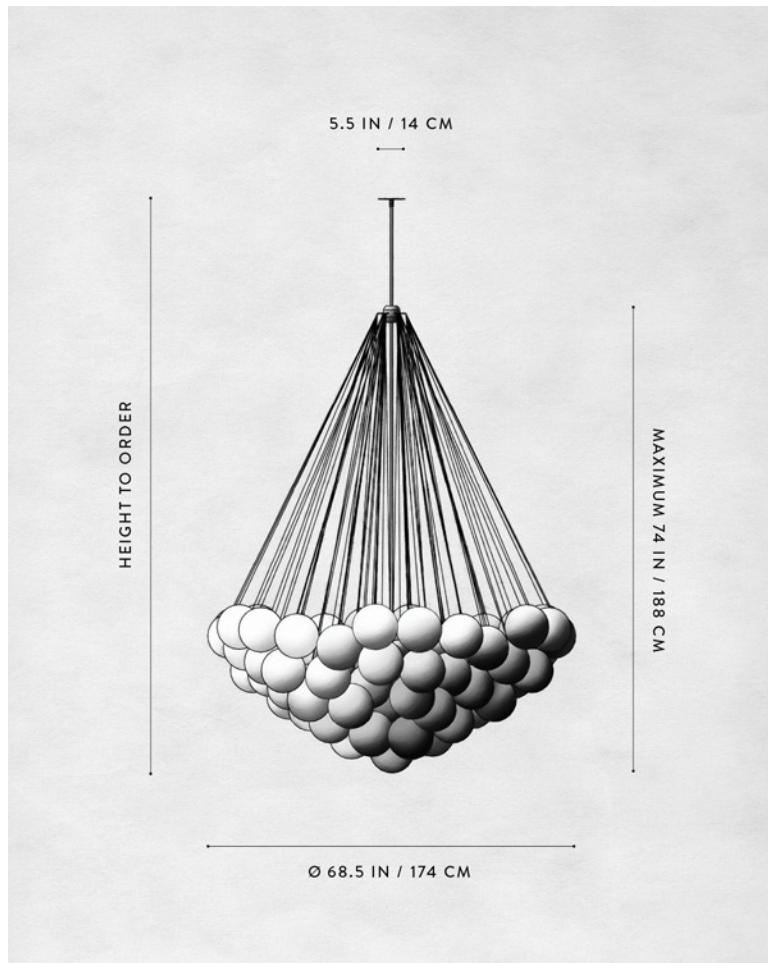

# A P P A R A T U S

	CLOUD : XL 37
DIMENSIONS	Ø 50.75 IN Ø 129 CM HEIGHT TO ORDER
WEIGHT	APPROX. 35 LBS / 16 KG
PRICE	FROM \$16500
MINIMUM HEIGHT	36 IN ONLY OVERALL FIXTURE HEIGHT 58 IN AND ABOVE WILL INCLUDE A TOP STEM
INCLUDES ADD HEIGHT	85 IN \$10 / IN
VOLTAGE	120-240 UL / CE
LAMPING BULB INCLUDED	MAX 40W 3 X 3W DIMMABLE LED BULB 240 LUMENS EACH 2500K 120V : E26 GLOBE M : MATTE WHITE 240V : E27 GLOBE M : MATTE WHITE
BULB LIFE	30,000 HOURS
DEPOSIT	50% UPON ORDER
BALANCE	PRIOR TO SHIPPING
LEAD TIME	PLEASE REFER TO WEBSITE
	FINISHED AND ASSEMBLED BY HAND IN NY DOMESTIC AND IMPORTED COMPONENTS

# A P P A R A T U S

	CLOUD : XL 49
DIMENSIONS	Ø 55 IN Ø 140 CM HEIGHT TO ORDER APPROX. 40 LBS / 18 KG
WEIGHT	
PRICE	FROM \$22500
MINIMUM HEIGHT	42 IN ONLY OVERALL FIXTURE HEIGHT 58 IN AND ABOVE WILL INCLUDE A TOP STEM
INCLUDES ADD HEIGHT	85 IN \$10 / IN
VOLTAGE	120-240 UL / CE
LAMPING BULB INCLUDED	MAX 40W 3 X 3W DIMMABLE LED BULB 240 LUMENS EACH 2500K 120V : E26 GLOBE M : MATTE WHITE 240V : E27 GLOBE M : MATTE WHITE
BULB LIFE	30,000 HOURS
DEPOSIT BALANCE LEAD TIME	50% UPON ORDER PRIOR TO SHIPPING PLEASE REFER TO WEBSITE
	FINISHED AND ASSEMBLED BY HAND IN NY DOMESTIC AND IMPORTED COMPONENTS

# A P P A R A T U S

CLOUD : XL 73

DIMENSIONS	Ø 68.5 IN Ø 174 CM HEIGHT TO ORDER APPROX. 45 LBS / 21 KG
WEIGHT	
PRICE	FROM \$33000
MINIMUM HEIGHT	50 IN ONLY OVERALL FIXTURE HEIGHT 76 IN AND ABOVE WILL INCLUDE A TOP STEM
INCLUDES ADD HEIGHT	85 IN \$10 / IN
VOLTAGE	120-240 UL / CE
LAMPING BULB INCLUDED	MAX 40W 6 X 3W DIMMABLE LED BULB 240 LUMENS EACH 2500K 120V : E26 GLOBE M : MATTE WHITE 240V : E27 GLOBE M : MATTE WHITE
BULB LIFE	30,000 HOURS
DEPOSIT BALANCE LEAD TIME	50% UPON ORDER PRIOR TO SHIPPING PLEASE REFER TO WEBSITE
	FINISHED AND ASSEMBLED BY HAND IN NY DOMESTIC AND IMPORTED COMPONENTS