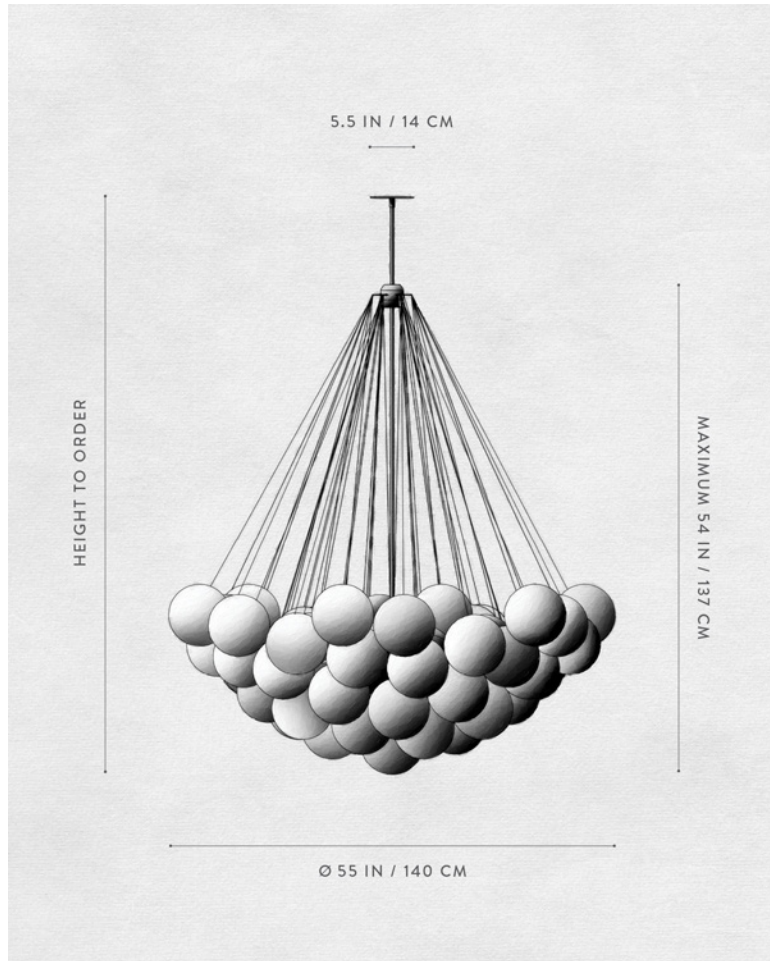

BULB LIFE

120V : E26 GLOBE M : MATTE WHITE  
240V : E27 GLOBE M : MATTE WHITE  
30,000 HOURS

DEPOSIT  
BALANCE  
LEAD TIME

50% UPON ORDER  
PRIOR TO SHIPPING  
PLEASE REFER TO WEBSITE

FINISHED AND ASSEMBLED BY HAND IN NY  
DOMESTIC AND IMPORTED COMPONENTS

# A P P A R A T U S

	CLOUD : XL 37
DIMENSIONS	Ø 50.75 IN Ø 129 CM HEIGHT TO ORDER
WEIGHT	APPROX. 35 LBS / 16 KG
PRICE	FROM \$16500
MINIMUM HEIGHT	36 IN ONLY OVERALL FIXTURE HEIGHT 58 IN AND ABOVE WILL INCLUDE A TOP STEM
INCLUDES ADD HEIGHT	85 IN \$10 / IN
VOLTAGE	120-240 UL / CE
LAMPING BULB INCLUDED	MAX 40W 3 X 3W DIMMABLE LED BULB 240 LUMENS EACH 2500K 120V : E26 GLOBE M : MATTE WHITE 240V : E27 GLOBE M : MATTE WHITE
BULB LIFE	30,000 HOURS
DEPOSIT	50% UPON ORDER
BALANCE	PRIOR TO SHIPPING
LEAD TIME	PLEASE REFER TO WEBSITE
	FINISHED AND ASSEMBLED BY HAND IN NY DOMESTIC AND IMPORTED COMPONENTS

# A P P A R A T U S

	CLOUD : XL 49
DIMENSIONS	Ø 55 IN Ø 140 CM HEIGHT TO ORDER APPROX. 40 LBS / 18 KG
WEIGHT	
PRICE	FROM \$22500
MINIMUM HEIGHT	42 IN ONLY OVERALL FIXTURE HEIGHT 58 IN AND ABOVE WILL INCLUDE A TOP STEM
INCLUDES ADD HEIGHT	85 IN \$10 / IN
VOLTAGE	120-240 UL / CE
LAMPING BULB INCLUDED	MAX 40W 3 X 3W DIMMABLE LED BULB 240 LUMENS EACH 2500K 120V : E26 GLOBE M : MATTE WHITE 240V : E27 GLOBE M : MATTE WHITE
BULB LIFE	30,000 HOURS
DEPOSIT BALANCE LEAD TIME	50% UPON ORDER PRIOR TO SHIPPING PLEASE REFER TO WEBSITE
	FINISHED AND ASSEMBLED BY HAND IN NY DOMESTIC AND IMPORTED COMPONENTS