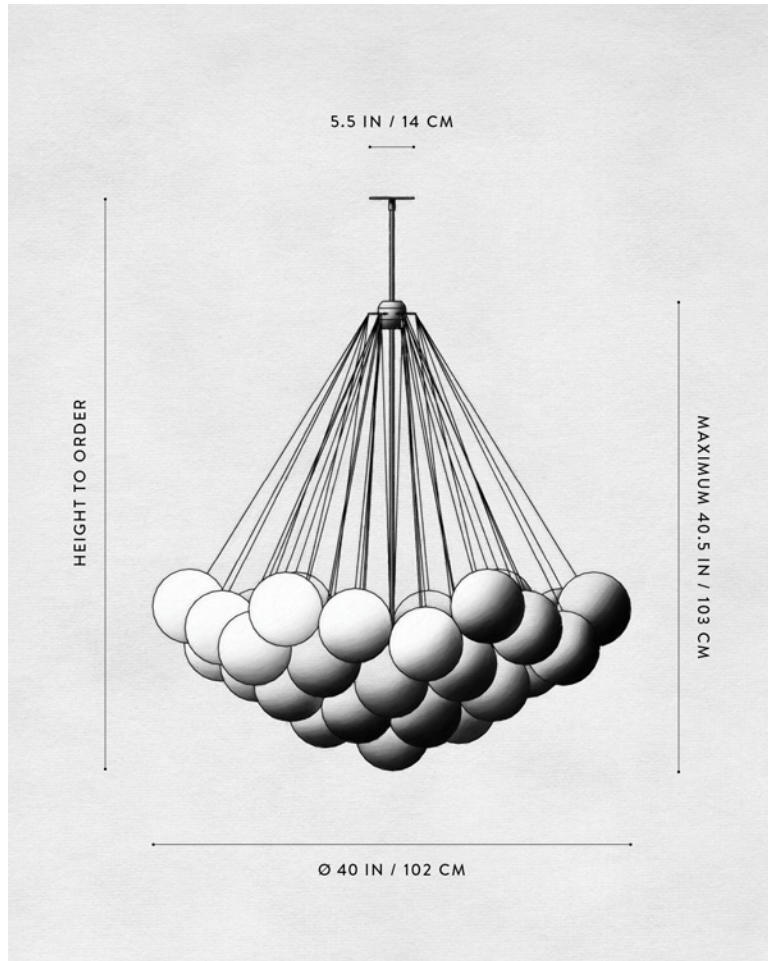

# A P P A R A T U S

	CLOUD : 19
DIMENSIONS	Ø 30 IN Ø 77 CM HEIGHT TO ORDER APPROX. 20 LBS / 9 KG
WEIGHT	
PRICE	FROM \$6200
MINIMUM HEIGHT	24 IN ONLY OVERALL FIXTURE HEIGHT 41 IN AND ABOVE WILL INCLUDE A TOP STEM
INCLUDES ADD HEIGHT	60 IN \$10 / IN
VOLTAGE	120-240 UL / CE
LAMPING BULB INCLUDED	MAX 40W 3 X 3W DIMMABLE LED BULB 240 LUMENS EACH 2500K 120V : E26 GLOBE M : MATTE WHITE 240V : E27 GLOBE M : MATTE WHITE
BULB LIFE	30,000 HOURS
DEPOSIT BALANCE LEAD TIME	50% UPON ORDER PRIOR TO SHIPPING PLEASE REFER TO WEBSITE
	FINISHED AND ASSEMBLED BY HAND IN NY DOMESTIC AND IMPORTED COMPONENTS

# A P P A R A T U S

	CLOUD : 25
DIMENSIONS	Ø 34 IN Ø 86 CM HEIGHT TO ORDER APPROX. 22 LBS / 10 KG
WEIGHT	
PRICE	FROM \$7300
MINIMUM HEIGHT	26 IN ONLY OVERALL FIXTURE HEIGHT 41 IN AND ABOVE WILL INCLUDE A TOP STEM
INCLUDES ADD HEIGHT	60 IN \$10 / IN
VOLTAGE	120-240 UL / CE
LAMPING BULB INCLUDED	MAX 40W 3 X 3W DIMMABLE LED BULB 240 LUMENS EACH 2500K 120V : E26 GLOBE M : MATTE WHITE 240V : E27 GLOBE M : MATTE WHITE
BULB LIFE	30,000 HOURS
DEPOSIT BALANCE LEAD TIME	50% UPON ORDER PRIOR TO SHIPPING PLEASE REFER TO WEBSITE
	FINISHED AND ASSEMBLED BY HAND IN NY DOMESTIC AND IMPORTED COMPONENTS

# A P P A R A T U S

	CLOUD : 31
DIMENSIONS	Ø 37 IN Ø 94 CM HEIGHT TO ORDER APPROX. 26 LBS / 12 KG
WEIGHT	
PRICE	FROM \$7900
MINIMUM HEIGHT	28 IN ONLY OVERALL FIXTURE HEIGHT 41 IN AND ABOVE WILL INCLUDE A TOP STEM
INCLUDES ADD HEIGHT	60 IN \$10 / IN
VOLTAGE	120-240 UL / CE
LAMPING BULB INCLUDED	MAX 40W 3 X 3W DIMMABLE LED BULB 240 LUMENS EACH 2500K 120V : E26 GLOBE M : MATTE WHITE 240V : E27 GLOBE M : MATTE WHITE
BULB LIFE	30,000 HOURS
DEPOSIT BALANCE LEAD TIME	50% UPON ORDER PRIOR TO SHIPPING PLEASE REFER TO WEBSITE
	FINISHED AND ASSEMBLED BY HAND IN NY DOMESTIC AND IMPORTED COMPONENTS

# A P P A R A T U S

CLOUD : 37

DIMENSIONS

Ø 40 IN  
Ø 102 CM

WEIGHT

HEIGHT TO ORDER  
APPROX. 30 LBS / 14 KG

PRICE

FROM \$9500