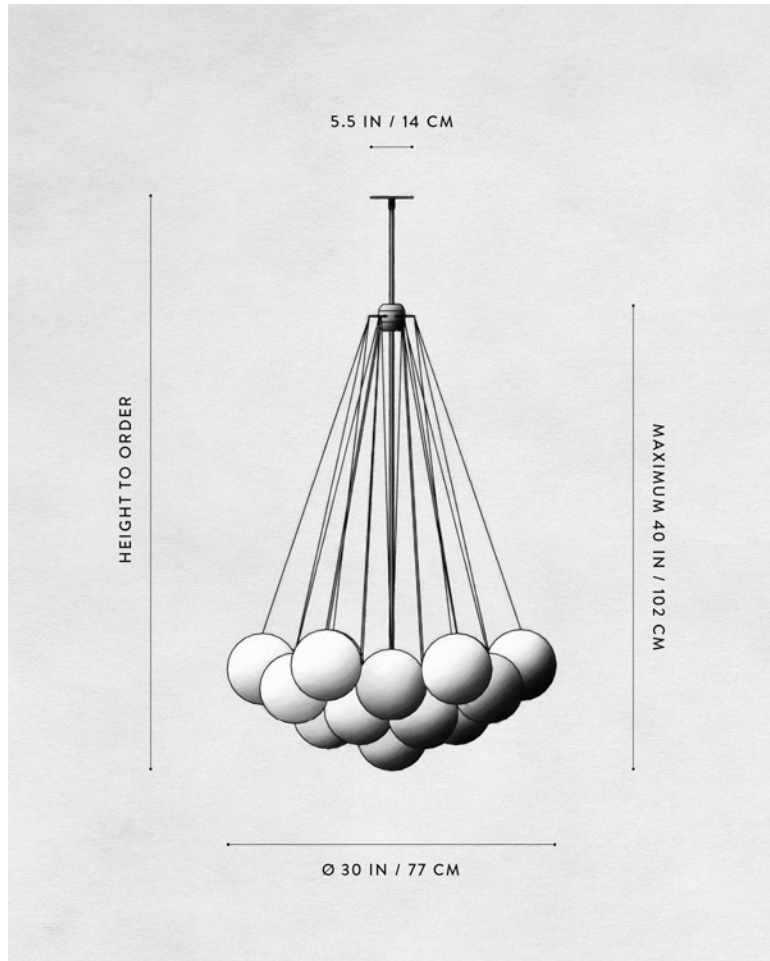

# A P P A R A T U S

	CLOUD : 19
DIMENSIONS	Ø 30 IN Ø 77 CM HEIGHT TO ORDER APPROX. 20 LBS / 9 KG
WEIGHT	
PRICE	FROM \$6200
MINIMUM HEIGHT	24 IN ONLY OVERALL FIXTURE HEIGHT 41 IN AND ABOVE WILL INCLUDE A TOP STEM
INCLUDES ADD HEIGHT	60 IN \$10 / IN
VOLTAGE	120-240 UL / CE
LAMPING BULB INCLUDED	MAX 40W 3 X 3W DIMMABLE LED BULB 240 LUMENS EACH 2500K 120V : E26 GLOBE M : MATTE WHITE 240V : E27 GLOBE M : MATTE WHITE
BULB LIFE	30,000 HOURS
DEPOSIT BALANCE LEAD TIME	50% UPON ORDER PRIOR TO SHIPPING PLEASE REFER TO WEBSITE
	FINISHED AND ASSEMBLED BY HAND IN NY DOMESTIC AND IMPORTED COMPONENTS

# A P P A R A T U S

	CLOUD : 25
DIMENSIONS	Ø 34 IN Ø 86 CM HEIGHT TO ORDER APPROX. 22 LBS / 10 KG
WEIGHT	
PRICE	FROM \$7300
MINIMUM HEIGHT	26 IN ONLY OVERALL FIXTURE HEIGHT 41 IN AND ABOVE WILL INCLUDE A TOP STEM
INCLUDES ADD HEIGHT	60 IN \$10 / IN
VOLTAGE	120-240 UL / CE
LAMPING BULB INCLUDED	MAX 40W 3 X 3W DIMMABLE LED BULB 240 LUMENS EACH 2500K 120V : E26 GLOBE M : MATTE WHITE 240V : E27 GLOBE M : MATTE WHITE
BULB LIFE	30,000 HOURS
DEPOSIT BALANCE LEAD TIME	50% UPON ORDER PRIOR TO SHIPPING PLEASE REFER TO WEBSITE
	FINISHED AND ASSEMBLED BY HAND IN NY DOMESTIC AND IMPORTED COMPONENTS

# A P P A R A T U S

	CLOUD : 31
DIMENSIONS	Ø 37 IN Ø 94 CM HEIGHT TO ORDER APPROX. 26 LBS / 12 KG
WEIGHT	
PRICE	FROM \$7900
MINIMUM HEIGHT	28 IN ONLY OVERALL FIXTURE HEIGHT 41 IN AND ABOVE WILL INCLUDE A TOP STEM
INCLUDES ADD HEIGHT	60 IN \$10 / IN
VOLTAGE	120-240 UL / CE
LAMPING BULB INCLUDED	MAX 40W 3 X 3W DIMMABLE LED BULB 240 LUMENS EACH 2500K 120V : E26 GLOBE M : MATTE WHITE 240V : E27 GLOBE M : MATTE WHITE
BULB LIFE	30,000 HOURS
DEPOSIT BALANCE LEAD TIME	50% UPON ORDER PRIOR TO SHIPPING PLEASE REFER TO WEBSITE
	FINISHED AND ASSEMBLED BY HAND IN NY DOMESTIC AND IMPORTED COMPONENTS