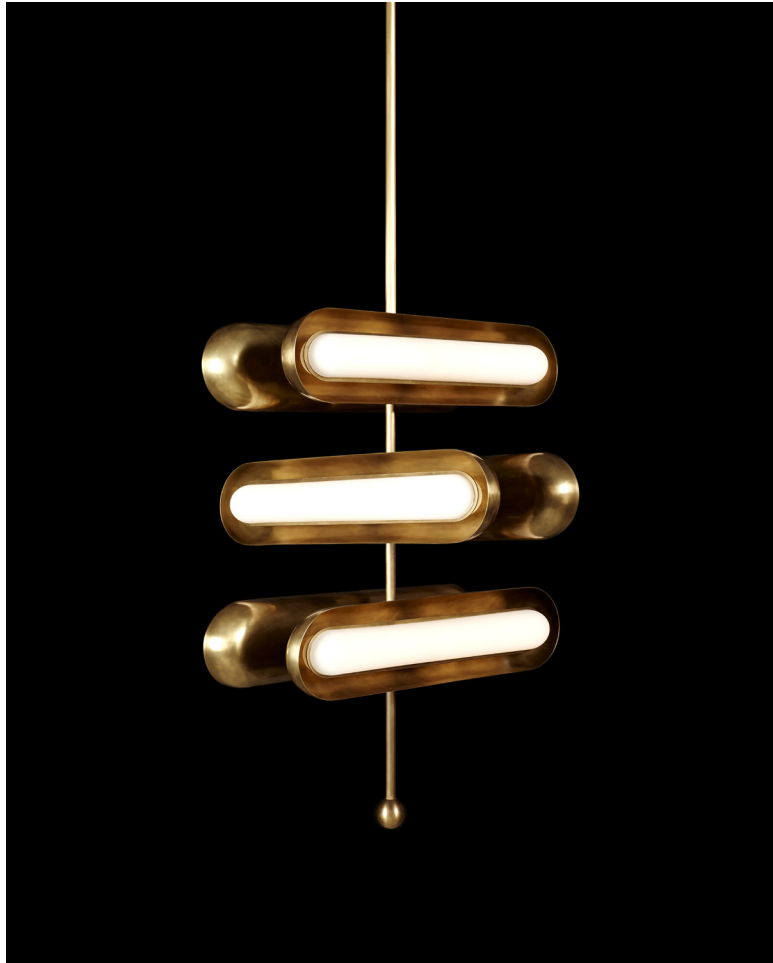

A P P A R A T U S

AGED BRASS

CIRCUIT : 6

REFERENCE

RHYTHM AND SYNCOPATION
HALSTON
AFTERGLOW

COMPOSITION

GLOWING GLASS CAPSULE
BRASS SHADE AND ARMATURE

A P P A R A T U S

AGED BRASS

A P P A R A T U S

DIMENSIONS

WEIGHT

PRICE

MINIMUM HEIGHT

INCLUDES

ADD HEIGHT

VOLTAGE

LAMPING

DRIVER LIFE

DEPOSIT

BALANCE

LEAD TIME

CIRCUIT : 6

Ø 18 IN

Ø 46 CM

HEIGHT TO ORDER

APPROX. 45 LBS / 21 KG

FROM \$11000

FROM \$13000 FOR TWO-TONE SHADES

TWO-TONE IS AGED BRASS SHADE INTERIOR

WITH BLACKENED BRASS SHADE EXTERIOR

32 IN