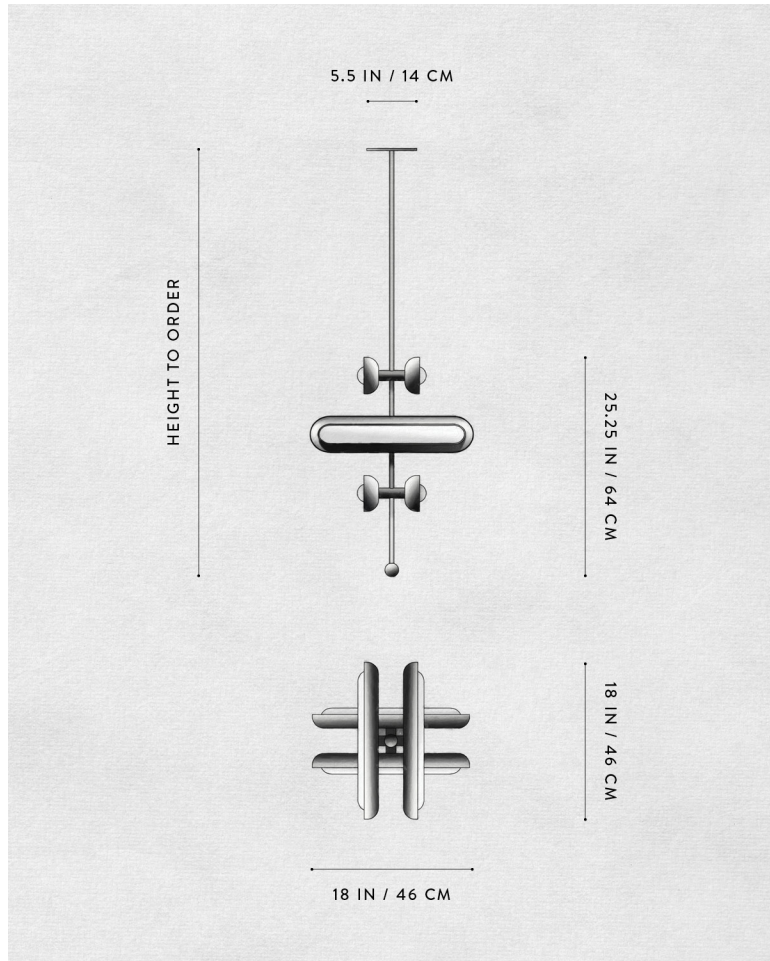

A P P A R A T U S

AGED BRASS

CIRCUIT : 6

REFERENCE

RHYTHM AND SYNCOPATION
HALSTON
AFTERGLOW

COMPOSITION

GLOWING GLASS CAPSULE
BRASS SHADE AND ARMATURE

A P P A R A T U S

AGED BRASS

A P P A R A T U S

DIMENSIONS

WEIGHT

PRICE

MINIMUM HEIGHT

INCLUDES

ADD HEIGHT

VOLTAGE

LAMPING

DRIVER LIFE

DEPOSIT

BALANCE

LEAD TIME

CIRCUIT : 6

Ø 18 IN

Ø 46 CM

HEIGHT TO ORDER

APPROX. 45 LBS / 21 KG

FROM \$11000

FROM \$13000 FOR TWO-TONE SHADES

TWO-TONE IS AGED BRASS SHADE INTERIOR

WITH BLACKENED BRASS SHADE EXTERIOR

32 IN