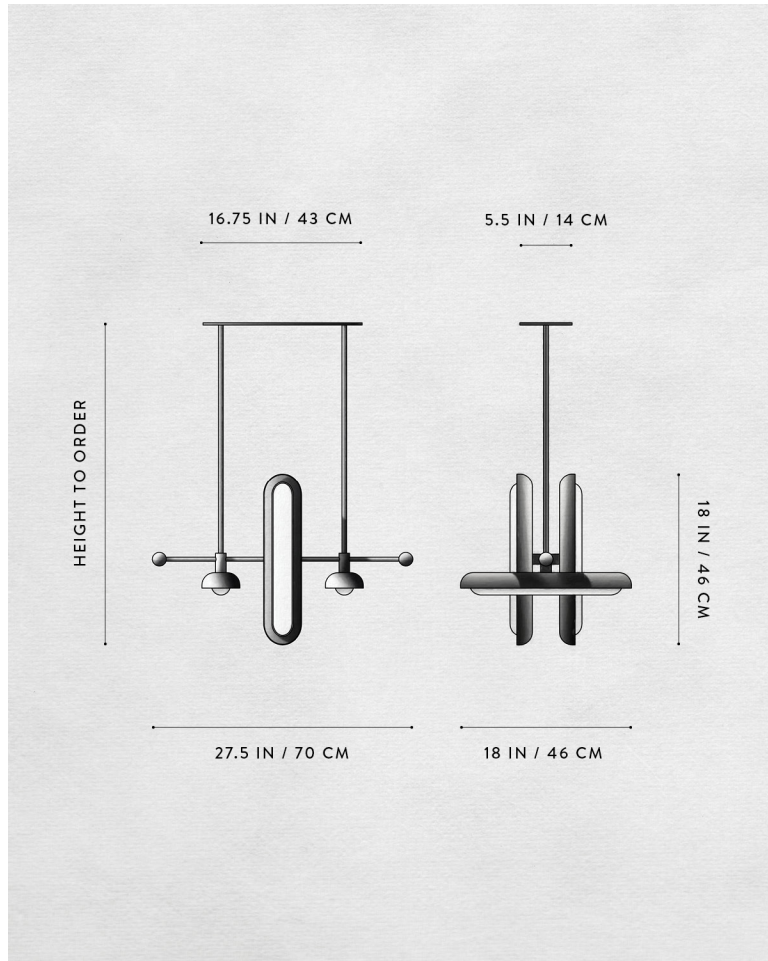

A P P A R A T U S

TARNISHED SILVER

CIRCUIT : 4 ALTERNATING

REFERENCE

RHYTHM AND SYNCOPATION
HALSTON
AFTERGLOW

COMPOSITION

GLOWING GLASS CAPSULE
BRASS SHADE AND ARMATURE

A P P A R A T U S

TARNISHED SILVER

A P P A R A T U S

CIRCUIT: 4 ALTERNATING

DIMENSIONS

27.5 W, 18 D IN

70 W, 46 D CM

WEIGHT

HEIGHT TO ORDER

APPROX. 30 LBS / 14 KG

PRICE

FROM \$9000

FROM \$10600 FOR TWO-TONE SHADES

TWO-TONE IS AGED BRASS SHADE INTERIOR

WITH BLACKENED BRASS SHADE EXTERIOR

MINIMUM HEIGHT

24 IN