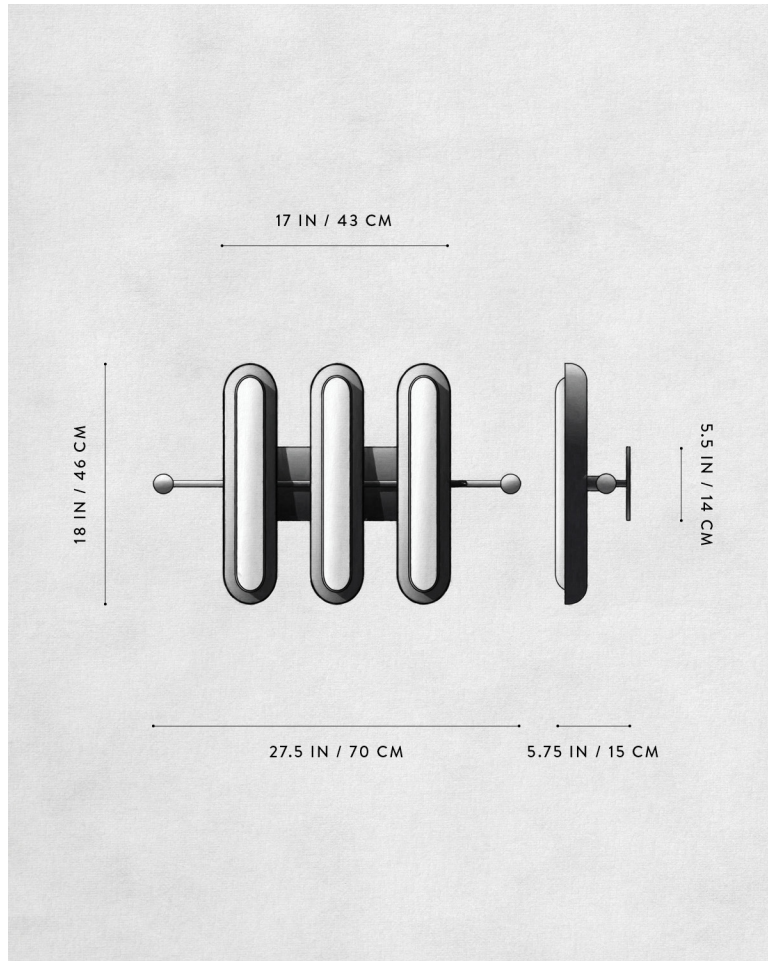

A P P A R A T U S

AGED BRASS

CIRCUIT : 3 SURFACE

REFERENCE

RHYTHM AND SYNCOPATION
HALSTON
AFTERGLOW

COMPOSITION

GLOWING GLASS CAPSULE
BRASS SHADE AND ARMATURE

A P P A R A T U S

OIL-RUBBED BRONZE

A P P A R A T U S

DIMENSIONS

CIRCUIT : 3 SURFACE

18 H, 27.5 W, 5.75 D IN
46 H, 70 W, 15 D CM

WEIGHT

APPROX. 15 LBS / 7 KG

PRICE

FROM \$7200

FROM \$8400 FOR TWO-TONE SHADES
TWO-TONE IS AGED BRASS SHADE INTERIOR
WITH BLACKENED BRASS SHADE EXTERIOR

VOLTAGE

120-240
UL / CE

LAMPING

3 X 16W DIMMABLE LED
1700 LUMENS EACH
2700K

DRIVER LIFE

50,000 HOURS