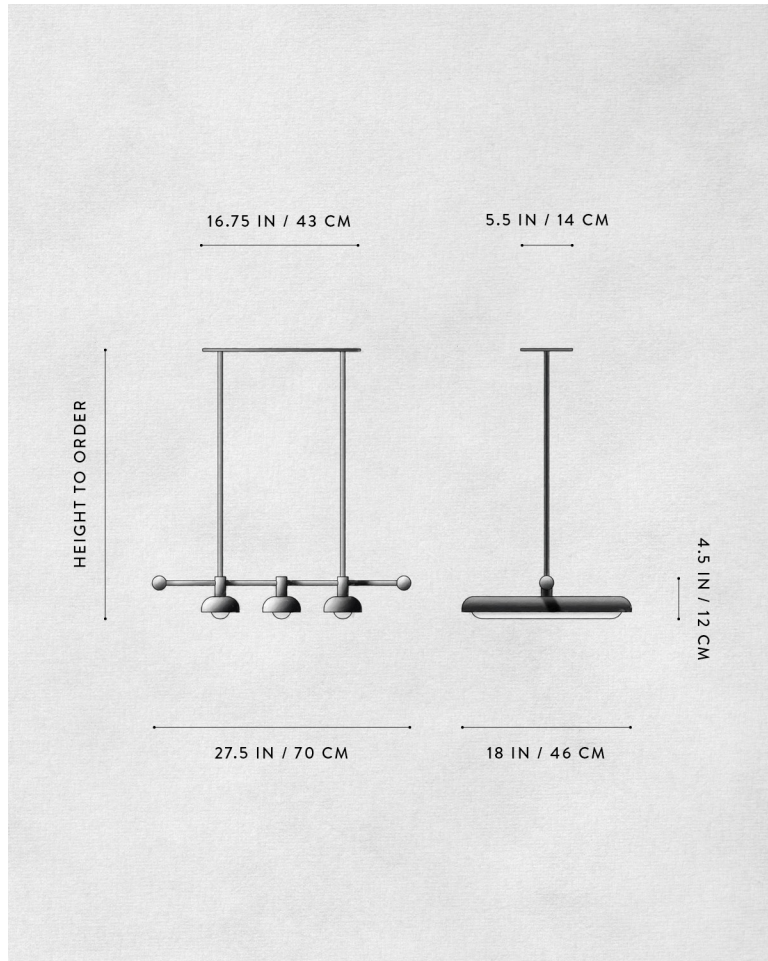

A P P A R A T U S

BLACKENED BRASS / AGED BRASS / TWO-TONE

CIRCUIT : 3 PENDANT

REFERENCE

RHYTHM AND SYNCOPATION
HALSTON
AFTERGLOW

COMPOSITION

GLOWING GLASS CAPSULE
BRASS SHADE AND ARMATURE

A P P A R A T U S

AGED BRASS

TARNISHED SILVER

A P P A R A T U S

DIMENSIONS

WEIGHT

PRICE

MINIMUM HEIGHT

INCLUDES ADD HEIGHT

VOLTAGE

LAMPING

DRIVER LIFE

DEPOSIT

BALANCE

LEAD TIME

CIRCUIT: 3 PENDANT

27.5 W, 18 D IN
70 W, 46 D CM
HEIGHT TO ORDER
APPROX. 15 LBS / 7 KG