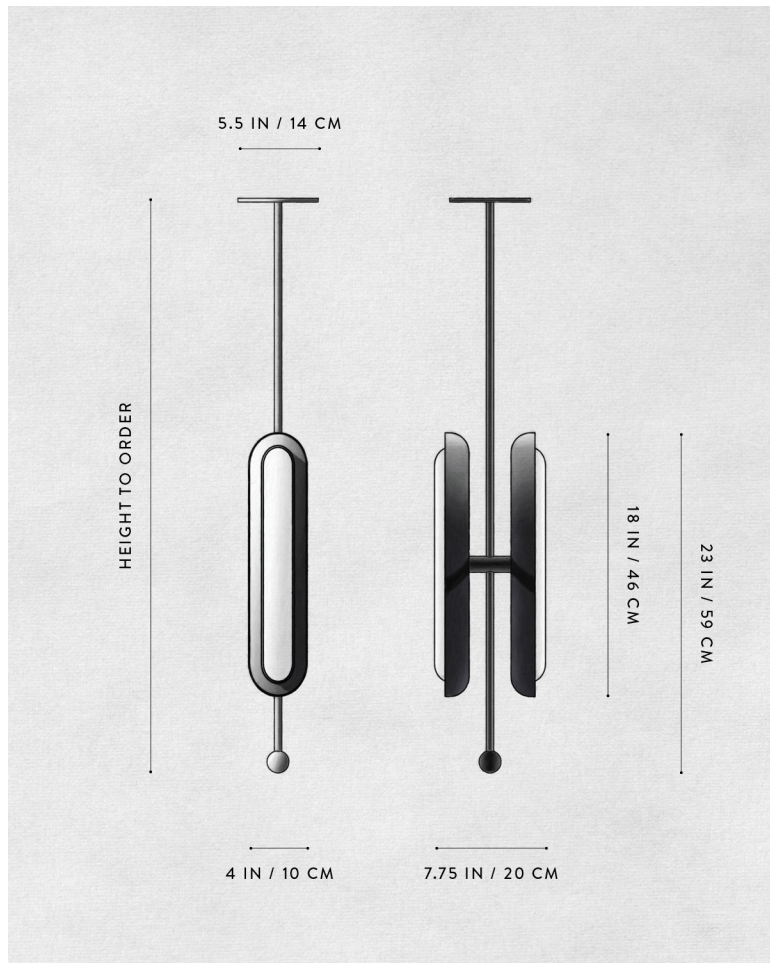

A P P A R A T U S

CIRCUIT: 2 PENDANT HORIZONTAL

DIMENSIONS

18 W, 7.75 D IN

46 W, 20 D CM

WEIGHT

HEIGHT TO ORDER

APPROX. 10 LBS / 5 KG

TARNISHED SILVER

METAL

CIRCUIT : 2 PENDANT HORIZONTAL

AGED BRASS [WAXED]

OIL-RUBBED BRONZE [WAXED]

BLACKENED BRASS [WAXED]

TARNISHED SILVER [LACQUERED] ADD 35%

A P P A R A T U S

AGED BRASS

CIRCUIT : 2 PENDANT VERTICAL

| | |
|-------------|---|
| REFERENCE | RHYTHM AND SYNCOPATION HALSTON AFTERGLOW |
| COMPOSITION | GLOWING GLASS CAPSULE BRASS SHADE AND ARMATURE |

A P P A R A T U S

CIRCUIT: 2 PENDANT VERTICAL

DIMENSIONS

4 W, 7.75 D IN

10 W, 20 D CM

HEIGHT TO ORDER

APPROX. 10 LBS / 5 KG

WEIGHT

PRICE