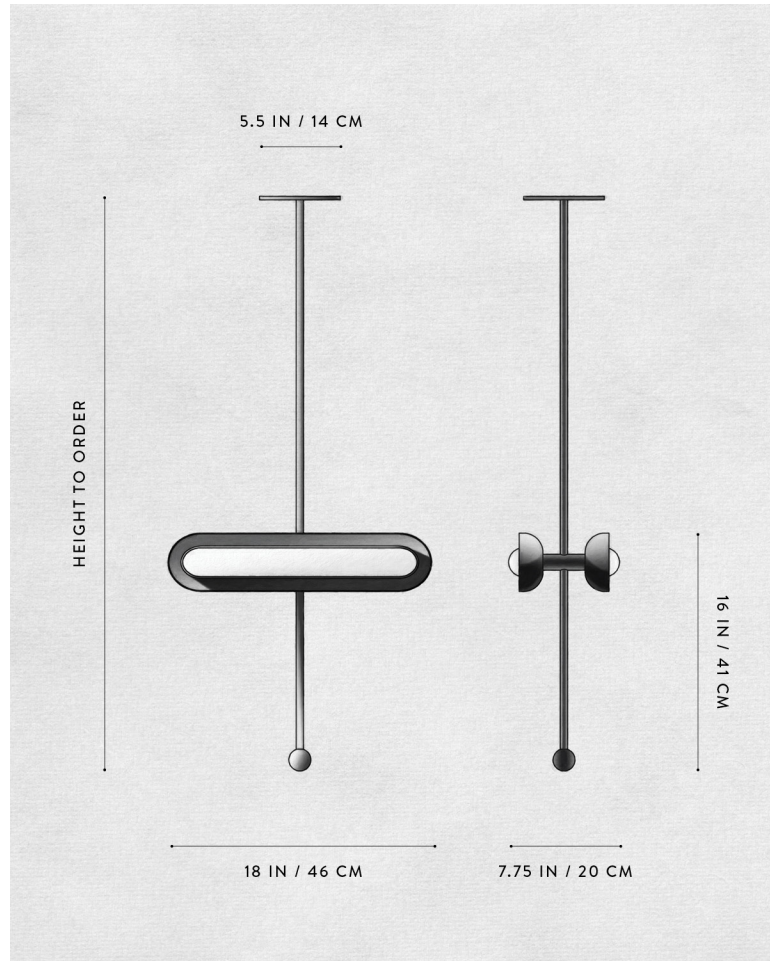

A P P A R A T U S

CIRCUIT : 2 PENDANT VERTICAL, AGED BRASS

CIRCUIT : 2 PENDANT HORIZONTAL, AGED BRASS

A P P A R A T U S

AGED BRASS

CIRCUIT : 2 PENDANT HORIZONTAL

| | |
|-------------|---|
| REFERENCE | RHYTHM AND SYNCOPATION HALSTON AFTERGLOW |
| COMPOSITION | GLOWING GLASS CAPSULE BRASS SHADE AND ARMATURE |

A P P A R A T U S

CIRCUIT: 2 PENDANT HORIZONTAL

DIMENSIONS

18 W, 7.75 D IN

46 W, 20 D CM

WEIGHT

HEIGHT TO ORDER

APPROX. 10 LBS / 5 KG

PRICE

FROM \$5000

FROM \$5800 FOR TWO-TONE SHADES

TWO-TONE IS AGED BRASS SHADE INTERIOR

WITH BLACKENED BRASS SHADE EXTERIOR

MINIMUM HEIGHT

24 IN

INCLUDES

CIRCUIT: 2 PENDANT VERTICAL

DIMENSIONS

4 W, 7.75 D IN

10 W, 20 D CM

HEIGHT TO ORDER

APPROX. 10 LBS / 5 KG

WEIGHT

PRICE