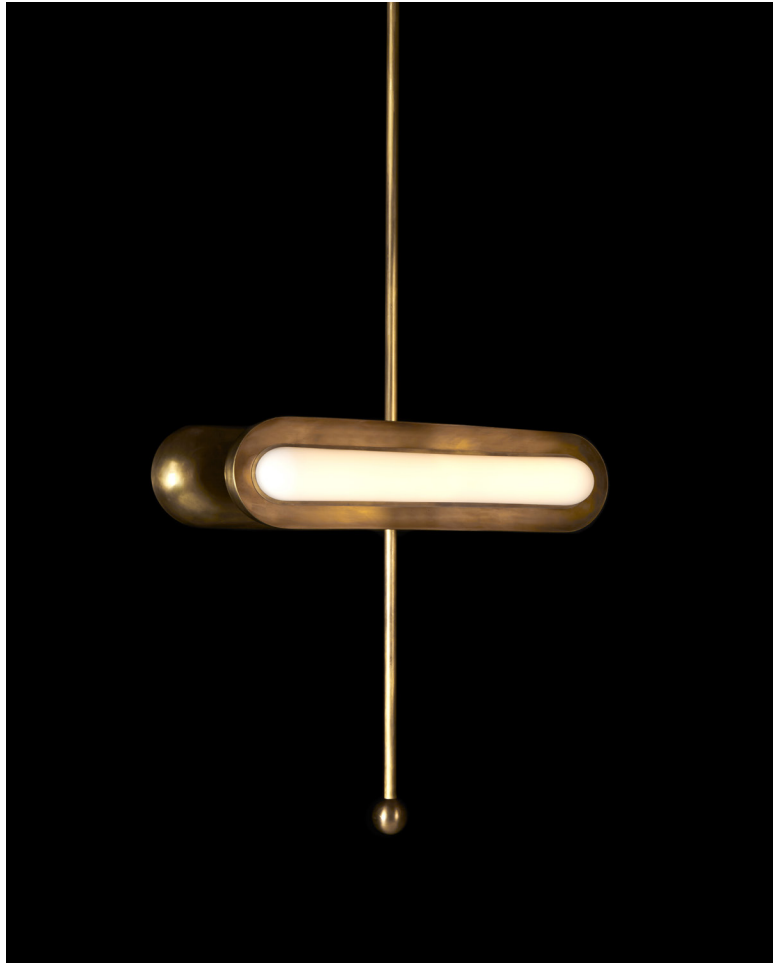

A P P A R A T U S

CIRCUIT : 2 PENDANT VERTICAL, AGED BRASS

CIRCUIT : 2 PENDANT HORIZONTAL, AGED BRASS

A P P A R A T U S

AGED BRASS

CIRCUIT : 2 PENDANT HORIZONTAL

| | |
|-------------|---|
| REFERENCE | RHYTHM AND SYNCOPATION HALSTON AFTERGLOW |
| COMPOSITION | GLOWING GLASS CAPSULE BRASS SHADE AND ARMATURE |

A P P A R A T U S

CIRCUIT: 2 PENDANT HORIZONTAL

DIMENSIONS

18 W, 7.75 D IN

46 W, 20 D CM

WEIGHT

HEIGHT TO ORDER

APPROX. 10 LBS / 5 KG

PRICE

FROM \$5000

FROM \$5800 FOR TWO-TONE SHADES

TWO-TONE IS AGED BRASS SHADE INTERIOR

WITH BLACKENED BRASS SHADE EXTERIOR

MINIMUM HEIGHT

24 IN

INCLUDES