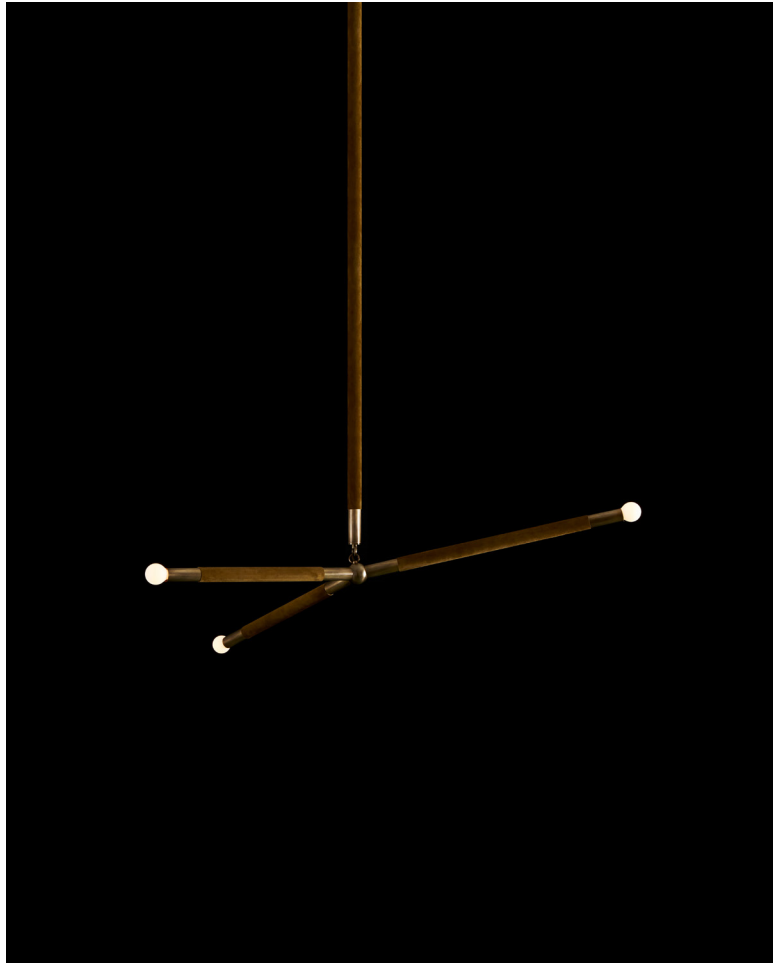

A P P A R A T U S

ARROW : SMALL, AGED BRASS / BRONZE SUEDE