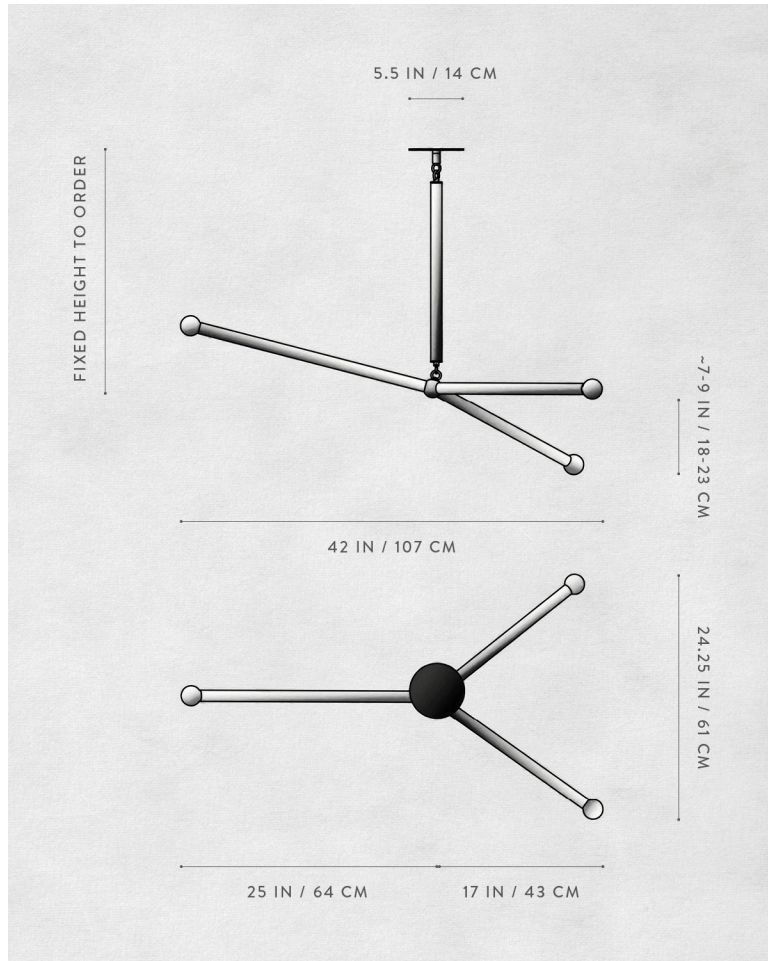

## DIMENSIONS

39 W, 62.75 L IN

99 W, 159 L CM

HEIGHT TO ORDER

APPROX. 30 LBS / 14 KG

## BALANCE

DUE PRIOR TO SHIPPING

# A P P A R A T U S

	ARROW : SMALL
DIMENSIONS	24.25 W, 42 L IN 61 W, 107 L CM HEIGHT TO ORDER
WEIGHT	APPROX. 20 LBS / 9 KG
PRICE	FROM \$4800 BRASS FROM \$5600 W/ LEATHER OR SUEDE
MINIMUM HEIGHT INCLUDES	13 IN 60 IN
ADD HEIGHT	\$10 / IN BRASS \$30 / IN LEATHER
VOLTAGE	120-240 UL / CE
LAMPING	MAX 40W
BULB INCLUDED	3 X 3W DIMMABLE LED BULB 240 LUMENS EACH 2500K 120V : E12 GLOBE SM : MATTE WHITE 240V : E14 GLOBE SM : MATTE WHITE
BULB LIFE	30,000 HOURS
DEPOSIT	50% UPON ORDER
BALANCE	DUE PRIOR TO SHIPPING
LEAD TIME	PLEASE REFER TO WEBSITE