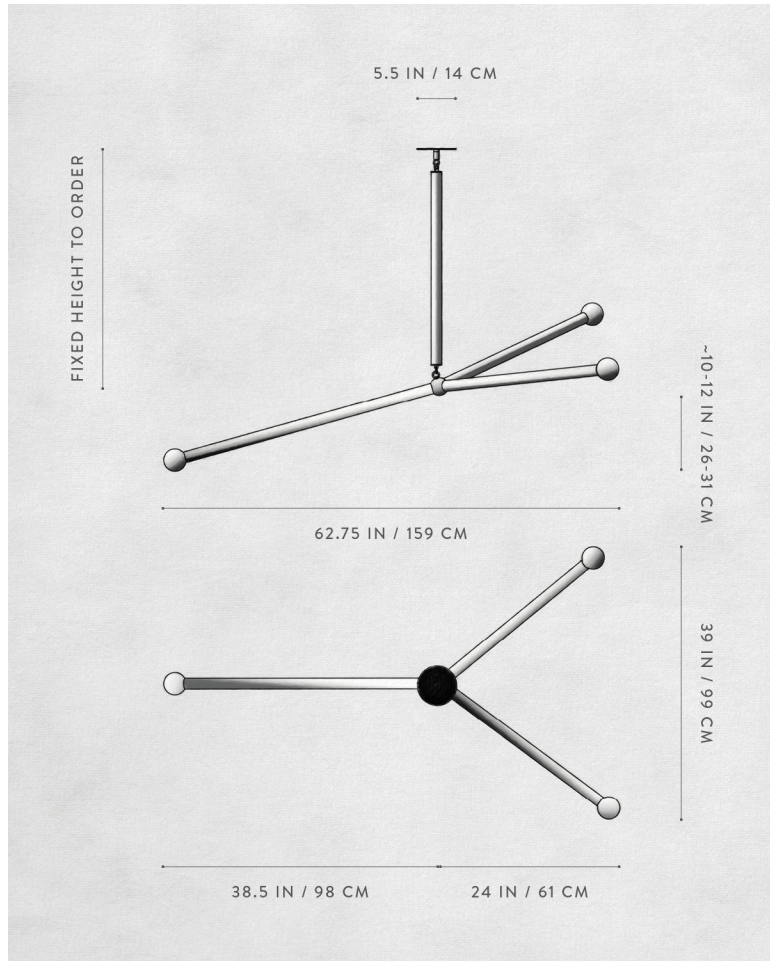

# A P P A R A T U S

ARROW : LARGE

## DIMENSIONS

39 W, 62.75 L IN

99 W, 159 L CM

HEIGHT TO ORDER

APPROX. 30 LBS / 14 KG

## WEIGHT