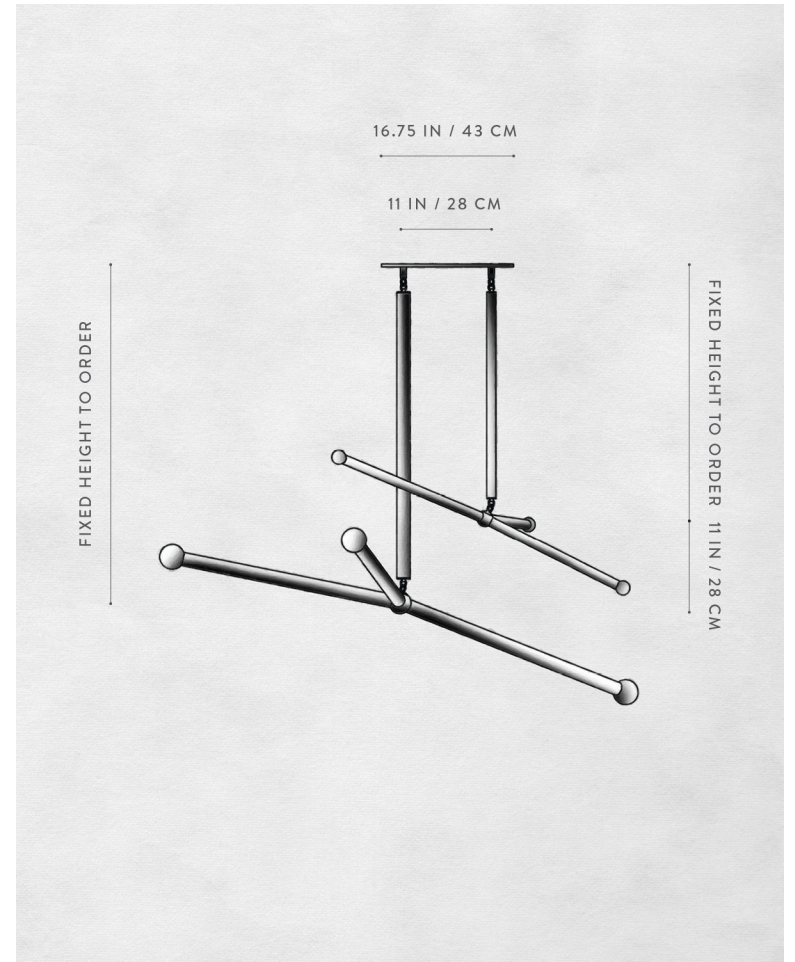

## DIMENSIONS

39 W, 62.75 L IN

99 W, 159 L CM

HEIGHT TO ORDER

APPROX. 30 LBS / 14 KG

# A P P A R A T U S

ARROW : INSTALLATION - LARGE / LARGE

## DIMENSIONS

ARROW : INSTALLATION

AN ARRANGEMENT OF ANY TWO  
ARROW FIXTURES  
THREE CANOPY SIZE OPTIONS  
FINAL DIMENSIONS VARIABLE

CONTACT US TO BEGIN THE DESIGN PROCESS

# A P P A R A T U S

ARROW : INSTALLATION - SMALL / SMALL

ARROW : INSTALLATION - LARGE / SMALL