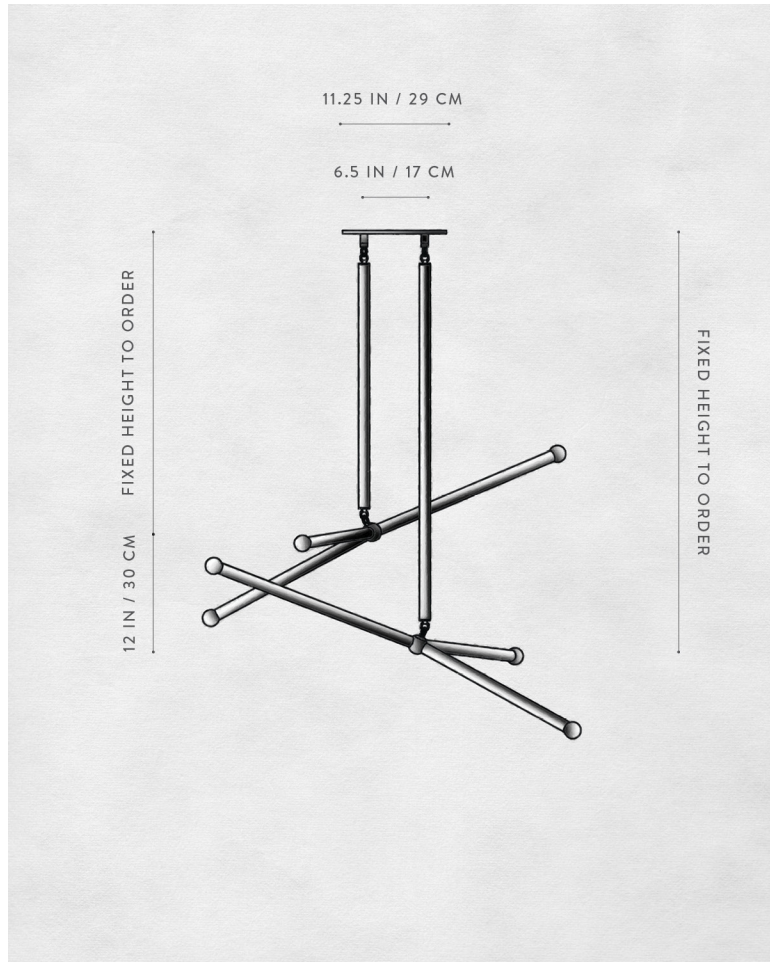

## DIMENSIONS

39 W, 62.75 L IN

99 W, 159 L CM

HEIGHT TO ORDER

APPROX. 30 LBS / 14 KG

# A P P A R A T U S

ARROW : INSTALLATION - LARGE / LARGE

## DIMENSIONS

ARROW : INSTALLATION

AN ARRANGEMENT OF ANY TWO  
ARROW FIXTURES  
THREE CANOPY SIZE OPTIONS  
FINAL DIMENSIONS VARIABLE

CONTACT US TO BEGIN THE DESIGN PROCESS

# A P P A R A T U S

ARROW : INSTALLATION - SMALL / SMALL

ARROW : INSTALLATION - LARGE / SMALL