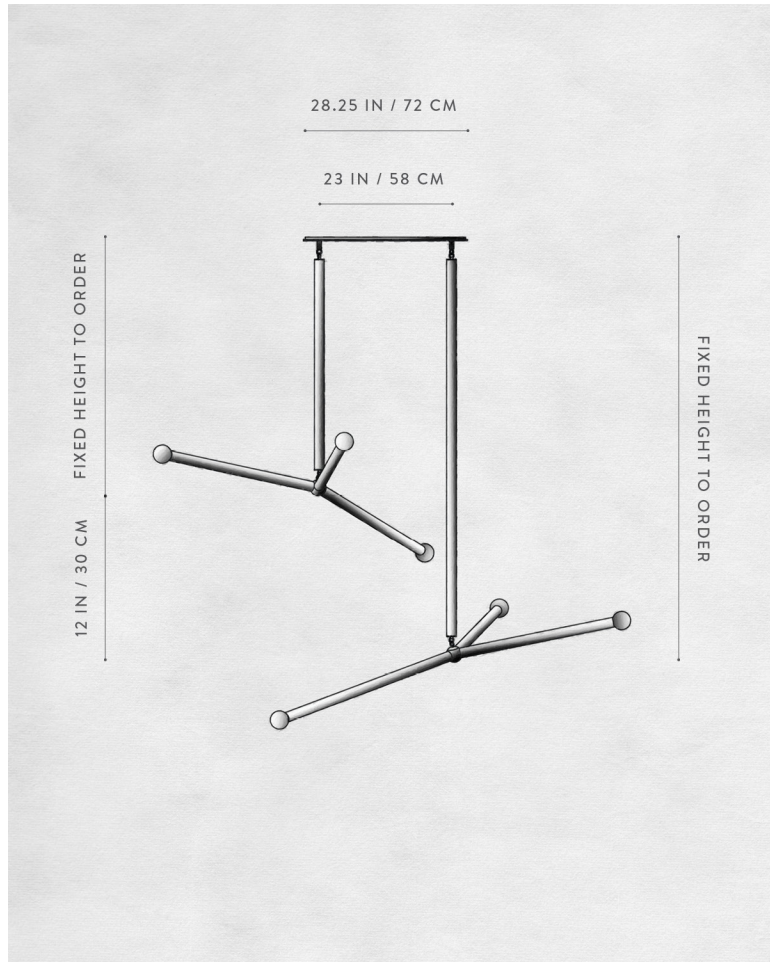

A P P A R A T U S

ARROW : INSTALLATION - LARGE / LARGE

DIMENSIONS

ARROW : INSTALLATION

AN ARRANGEMENT OF ANY TWO
ARROW FIXTURES
THREE CANOPY SIZE OPTIONS
FINAL DIMENSIONS VARIABLE

CONTACT US TO BEGIN THE DESIGN PROCESS