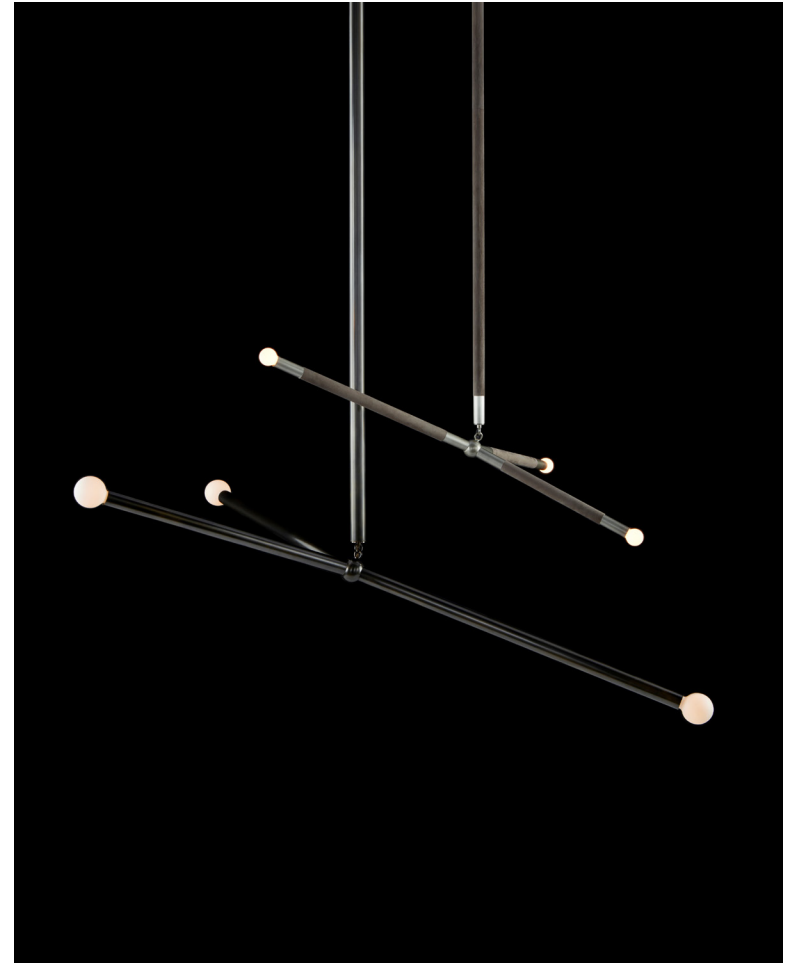

### COMPOSITION

ROBUST TUBULAR BRASS  
OPTIONAL HAND-WRAPPED LEATHER OR SUEDE  
COUNTER-BALANCED BY INTERNAL WEIGHTS

A P P A R A T U S

ARROW : LARGE, TARNISHED SILVER

ARROW : SMALL, AGED BRASS / BRONZE SUEDE

A P P A R A T U S

ARROW : SMALL, AGED BRASS / BRONZE SUEDE

ARROW : INSTALLATION, BLACKENED BRASS | TARNISHED SILVER / PEWTER SUEDE

## DIMENSIONS

39 W, 62.75 L IN

99 W, 159 L CM

HEIGHT TO ORDER

APPROX. 30 LBS / 14 KG