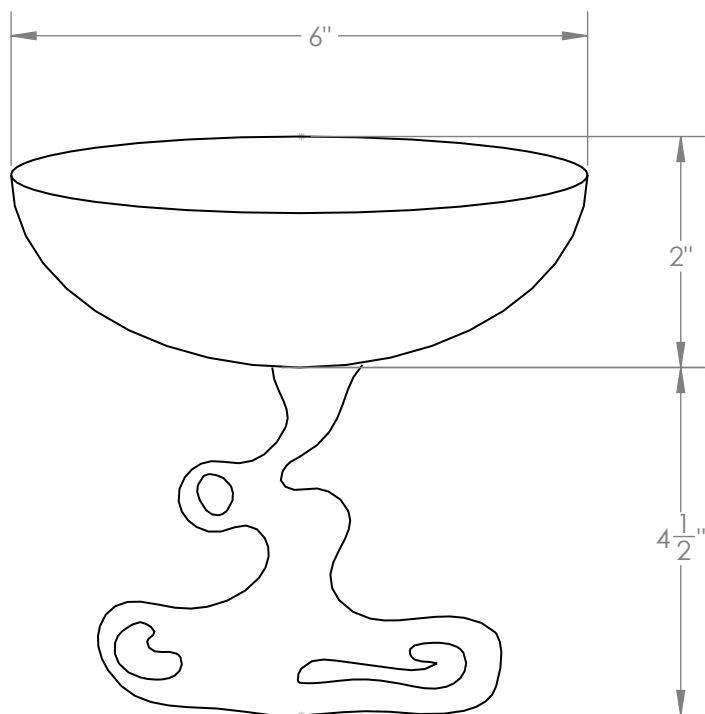

SQUIDGE CANDY DISH

These free form vessels are handblown in New York using a unique method that makes each piece one-of-a-kind.

Materials

Glass

Standard Finishes

Clear Glass

Dimensions

6" W x 6-1/2" H

Notes

Due to the handmade nature of these pieces, dimensions may vary slightly.

Retail

\$850

Lead Time

Please inquire.

Customization Available - please contact us.