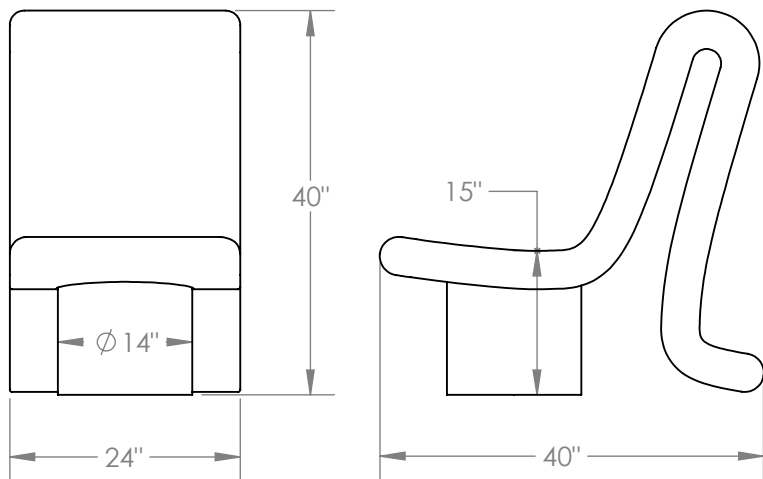

SLUMP CHAIR

Made to work from every viewpoint, this wonderfully comfortable armchair combines maple burl with soft lines.

Materials

Wood
Cotton/Linen Blend

Standard Finishes

Burl Veneer
Cream Boucle

Dimensions

24" W x 40" H x 40" D

Notes

Available with COM fabric upon request.
Please inquire for current veneer availability.

Retail

$14,000

Lead Time

10-12 Weeks

Customization Available - please contact us. **Weight** ~55 lbs