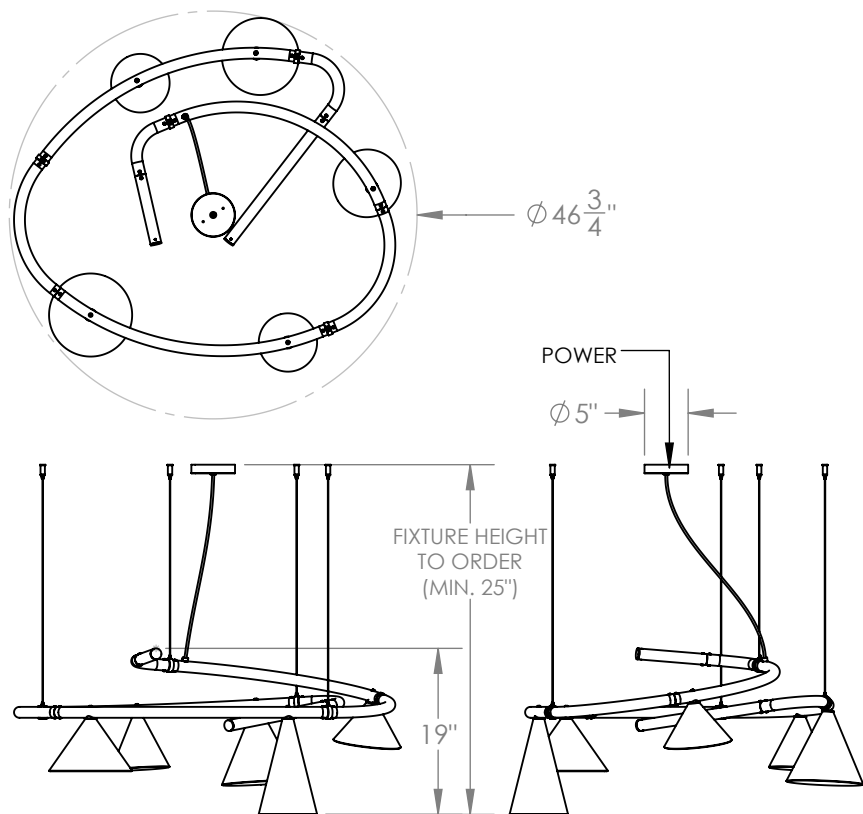

SKETCH LIGHT - SMALL

It is as the name suggests, a sketch brought to life. Glowing porcelain shades made in England hang from its metal structure. Inside each shade, a hand blown white glass teardrop houses the light source.

Materials

Steel
Aluminum
Brass
Porcelain
Glass

Standard Finishes

Matte White Porcelain
Sulfur Bronze
White Glossy Glass

Dimensions

46-³/₄" W x 22-¹/₂" H x 46-³/₄" D
Overall height to order - minimum 25"

Notes

Lamping: 5 G9 bulbs, max 25W each. 4.5W dimmable LED bulbs included. 450 lumens each, 2700K color temperature. 120V, UL approved. (240V available)

Retail

\$19,750

Lead Time

10-12 Weeks

Customization Available - please contact us. **Weight** ~25 lbs