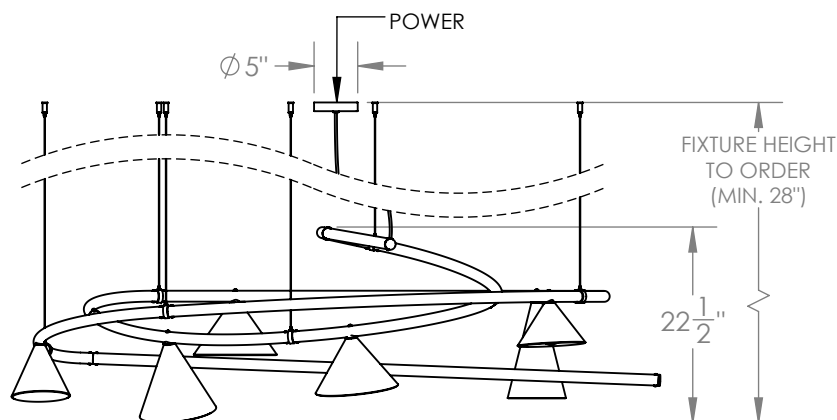

SKETCH LIGHT - LARGE

It is as the name suggests, a sketch brought to life. Glowing porcelain shades made in England hang from its metal structure. Inside each shade, a hand blown white glass teardrop houses the light source.

Materials

Steel
Aluminum
Brass
Porcelain
Glass

Standard Finishes

Matte White Porcelain
Sulfur Bronze
White Glossy Glass

Dimensions

74-³/₈" W x 22-¹/₂" H x 46-⁵/₈" D
Overall height to order - minimum 28"

Notes