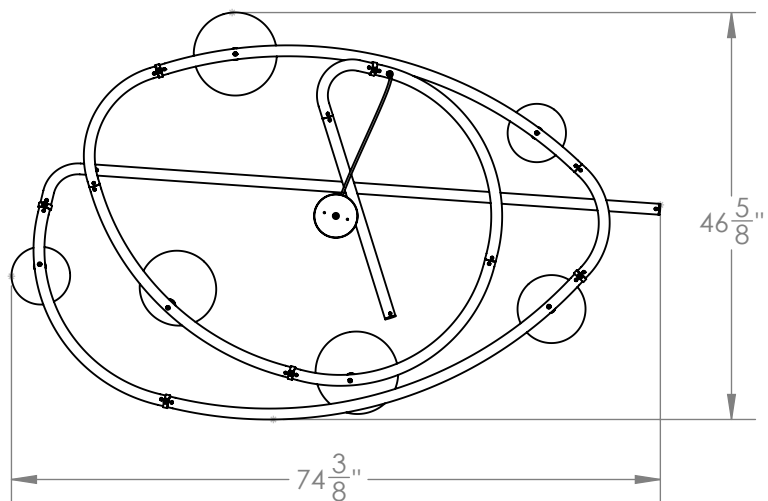

SKETCH LIGHT - LARGE

It is as the name suggests, a sketch brought to life. Glowing porcelain shades made in England hang from its metal structure. Inside each shade, a hand blown white glass teardrop houses the light source.

Materials

Steel
Aluminum
Brass
Porcelain
Glass

Standard Finishes

Matte White Porcelain
Sulfur Bronze
White Glossy Glass

Dimensions

74-³/₈" W x 22-¹/₂" H x 46-⁵/₈" D
Overall height to order - minimum 28"

Notes