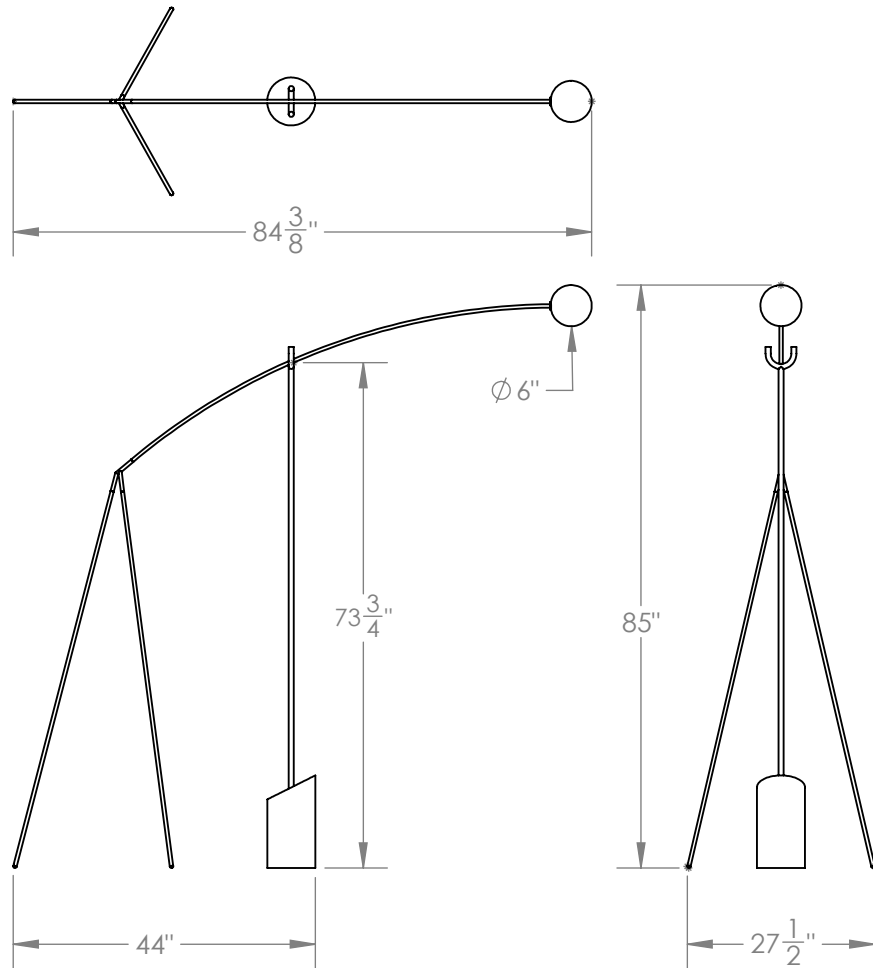

SEED POD LIGHT

A visual exploration of fragility and balance. Robust yet delicate, the arching stem ends in a hand blown glass sphere, held in suspension by a forked support on a weighted base.

Materials

Steel
Brass
Glass

Standard Finishes

Light Antique Brass
White Glossy Glass

Dimensions

27-1/2"W x 85" H x 84-3/8" D
Inline dimmer: 2-3/8" x 2-3/8" x 2"

Notes

Lamping: 1 G9 bulb, max 75W. 4.5W dimmable LED bulb included.
450 lumens, 2700K color temperature.
120V/240V. Specify voltage and plug type.
Includes 84" cord, with inline dimmer 24" from fixture.

Retail

\$8,500

Lead Time

8-10 Weeks

Customization Available - please contact us. **Weight** ~24 lbs