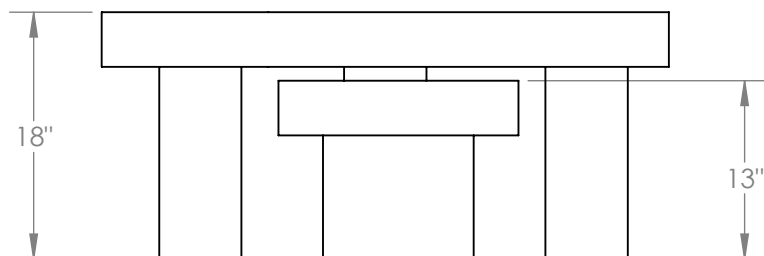

# PUDDLE - BURL

~100 (large)  
~35 lbs (small)

These tables nest perfectly and can be moved individually to suit the space.

### Dimensions

Table 1: 41-<sup>3</sup>/<sub>8</sub>" W x 18" H x 27-<sup>5</sup>/<sub>8</sub>" D

Table 2: 17-<sup>1</sup>/<sub>2</sub>" W x 13" H x 17-<sup>1</sup>/<sub>2</sub>" D

### Lead Time

8-10 Weeks

**Customization** Available - please contact us. **Weight** ~100 (large)  
~35 lbs (small)