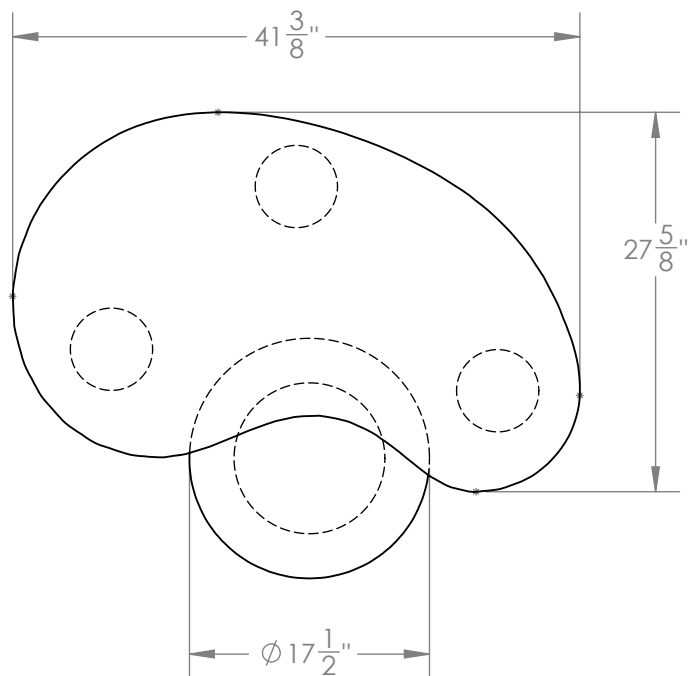

# PUDDLE - BURL

~100 (large)  
~35 lbs (small)

These tables nest perfectly and can be moved individually to suit the space.

### Dimensions

Table 1: 41-<sup>3</sup>/<sub>8</sub>" W x 18" H x 27-<sup>5</sup>/<sub>8</sub>" D

Table 2: 17-<sup>1</sup>/<sub>2</sub>" W x 13" H x 17-<sup>1</sup>/<sub>2</sub>" D

### Lead Time

8-10 Weeks

**Customization** Available - please contact us. **Weight** ~100 (large)  
~35 lbs (small)