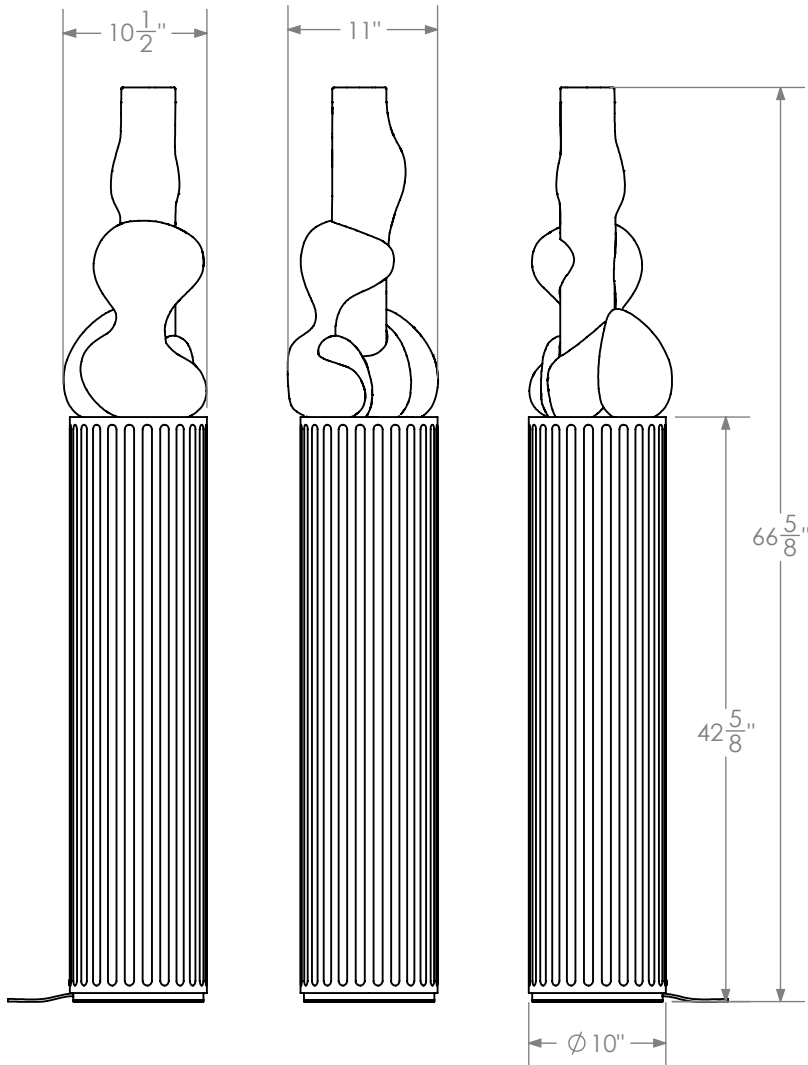

PLINTH 02

Perched atop of a round fluted travertine plinth, organic forms carved from various types of stone embrace a hand-blown glass cylinder which glows from within.

Materials

Stone
Glass
Aluminum
Brass
Steel

Standard Finishes

Light and Dark Travertine
Siylon Gray
Viola Calacatta
White Glossy Glass

Dimensions

11" W x 10-1/2" D x 66-5/8" H

Notes

Lamping: 24V LED module. 15W, 1300 lumens, 2700K color temperature. 120V/240VAC compatible transformer included, housed in lamp base. Includes 8ft cord - please specify plug type when ordering.

Retail

\$27,000

Lead Time

12-14 weeks

Customization Available - please contact us. **Weight** ~80 lbs