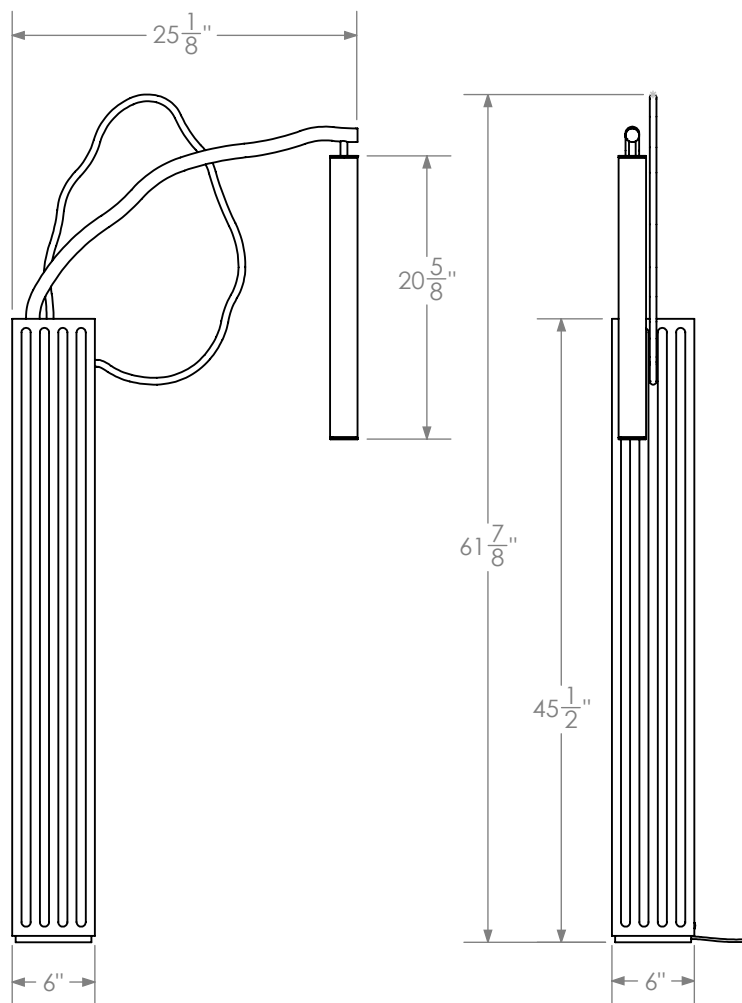

# PLINTH 01

Organic tubes of bronze emerge from a rectangular fluted travertine plinth. An acrylic tube suspended in space provides a soft glow.

## Dimensions

25-1/8" W x 6" D x 61-7/8" H

## Lead Time

12-14 weeks

**Customization** Available - please contact us. **Weight** ~50 lbs