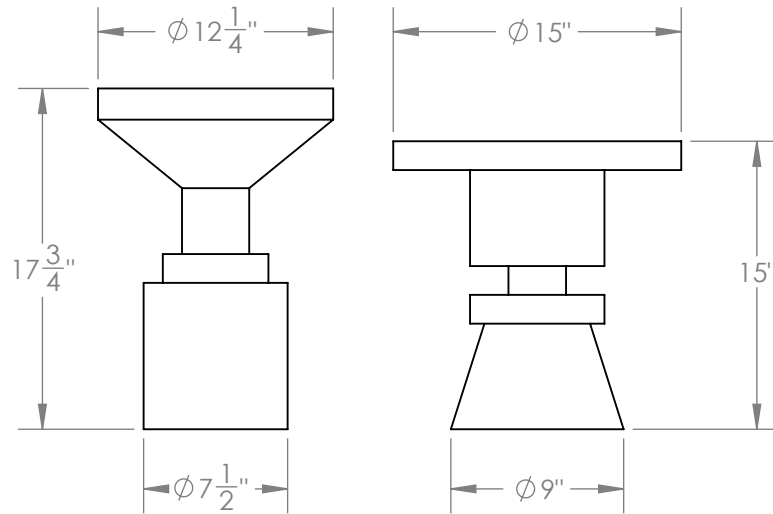

PARCHMENT NESTING TABLES

Like chess pieces dotted across board, these are sculptures to be placed throughout a room. Used as side tables or stools, they are made to work in nesting series or alone. Wood and parchment tables are hand-turned, finished and sealed with water resistant lacquer.

Materials

Wood
Goat Skin

Standard Finishes

White
Natural

Dimensions

15" D x 15" H // 12-1/4" D x 17-3/4" H

Notes

When ordering, please specify shape A, B, C, or D.
Priced individually.

Retail

\$5,500

Lead Time

10-12 Weeks

Customization Available - please contact us. **Weight** ~15 lbs