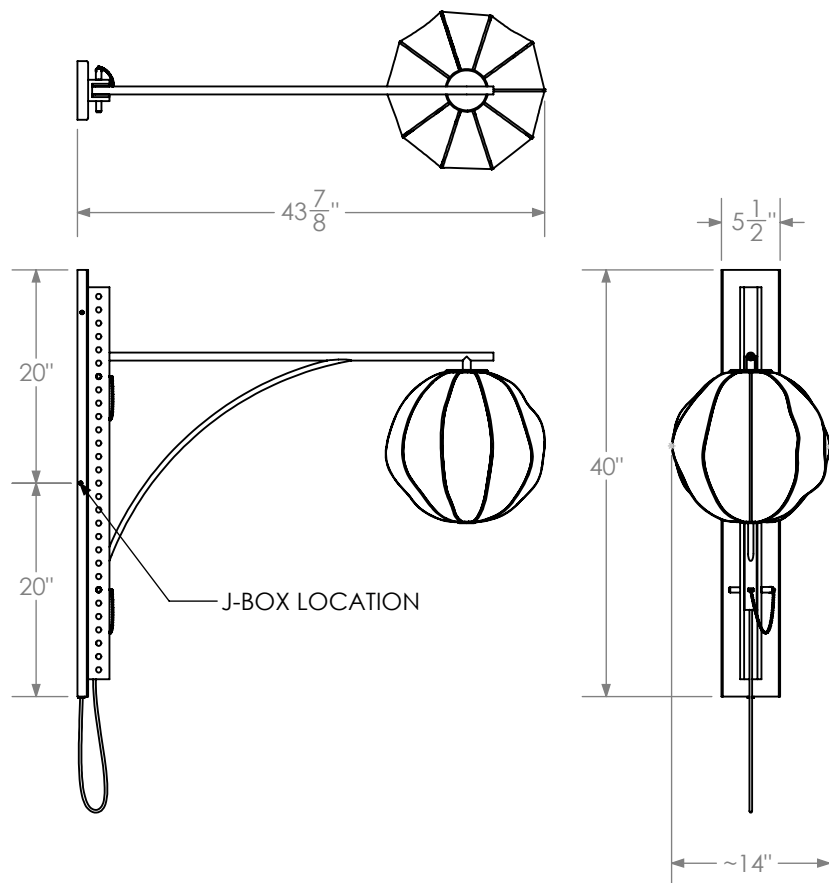

# MULBERRY GLOBE SCONCE - LARGE

A perforated hardwood channel allows the lamp armature to be moved up or down to the desired height. A hand-upholstered silk globe is suspended from the end of the armature, providing a warm glow.

## Dimensions

~14" W x 43-7/8" D x 40" H

## Lead Time

14-16 weeks

**Customization** Available - please contact us. **Weight** ~15 lbs