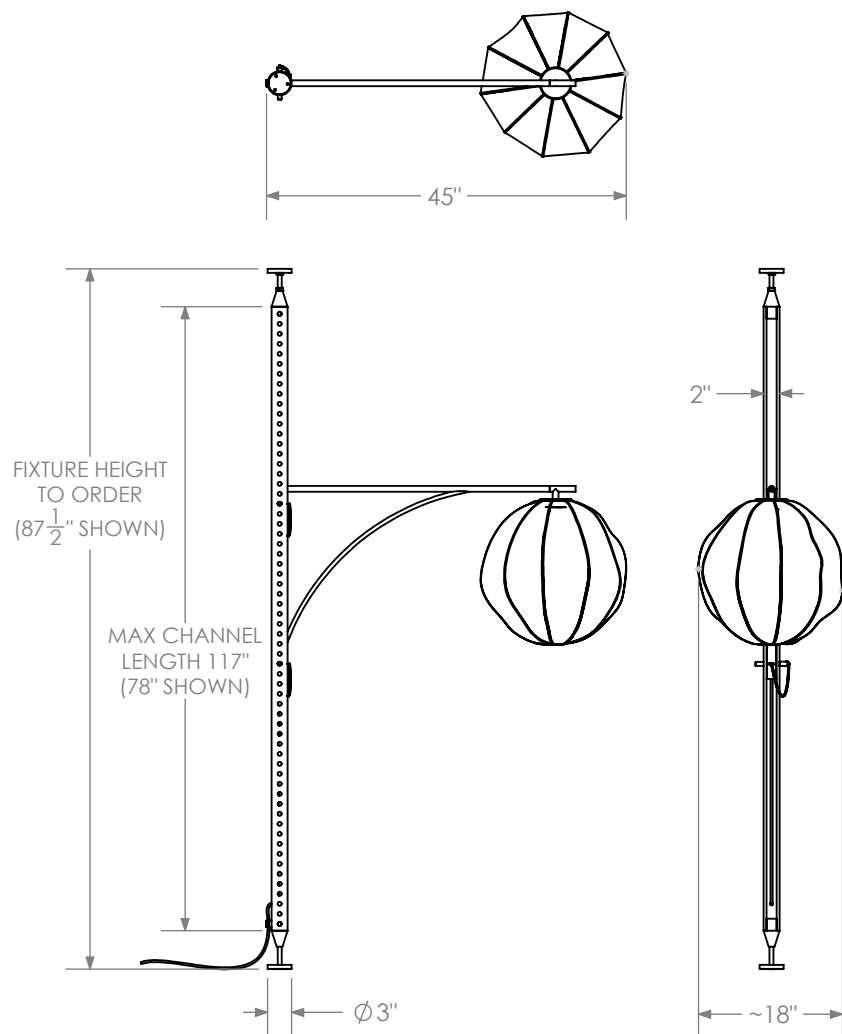

MULBERRY GLOBE FLOOR-TO-CEILING LAMP

A perforated hardwood post stretches from floor to ceiling, allowing the lamp armature to be moved up or down to the desired height. A hand-upholstered silk globe is suspended from the end of the armature, providing a warm glow.

Materials

Wood
Aluminum
Steel
Silk

Standard Finishes

White Oak or Black Walnut
Cream Silk
Antique Brass

Dimensions

18" W x 45-3/8" D x Variable H
Overall height to order - minimum 40"

Notes

Installation requires drilling into the floor.
Lamping: 1 E26 bulb, max 75W. 5.5W dimmable LED bulb included. 465 lumens, 2700K color temperature.
120V/240V. Specify voltage and plug type.
Includes 84" cord, with inline dimmer 24" from fixture.

Retail

\$19,500

Lead Time

14-16 weeks

Customization Available - please contact us. **Weight** ~40 lbs