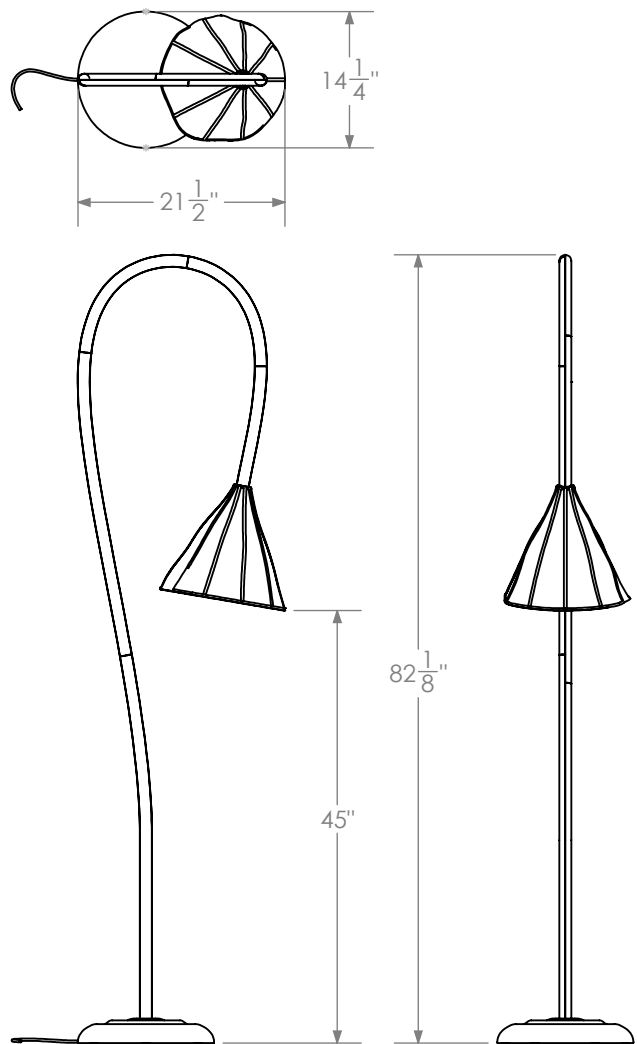

MULBERRY CONE FLOOR LAMP

A sinuous curve of carved hardwood terminates in a hand-upholstered conical silk shade. Inside the shade, a hand blown white glass teardrop houses the light source.

Materials

Wood
Aluminum
Steel
Silk
Glass

Standard Finishes

White Oak or Black Walnut
Cream Silk
White Glossy Glass

Dimensions

14-1/4" W x 21-1/2" D x 82-1/8"
Inline dimmer: 2-3/8" x 2-3/8" x 2"

Notes

Lamping: 1 dimmable hardwired LED module. 18V, 6.3W, 748 lumens, 2700K color temperature.
120V/240V. Specify voltage and plug type.
Includes 84" cord, with inline dimmer/transformer 24" from fixture.

Retail

\$11,750

Lead Time

14-16 weeks

Customization Available - please contact us. **Weight** ~20 lbs