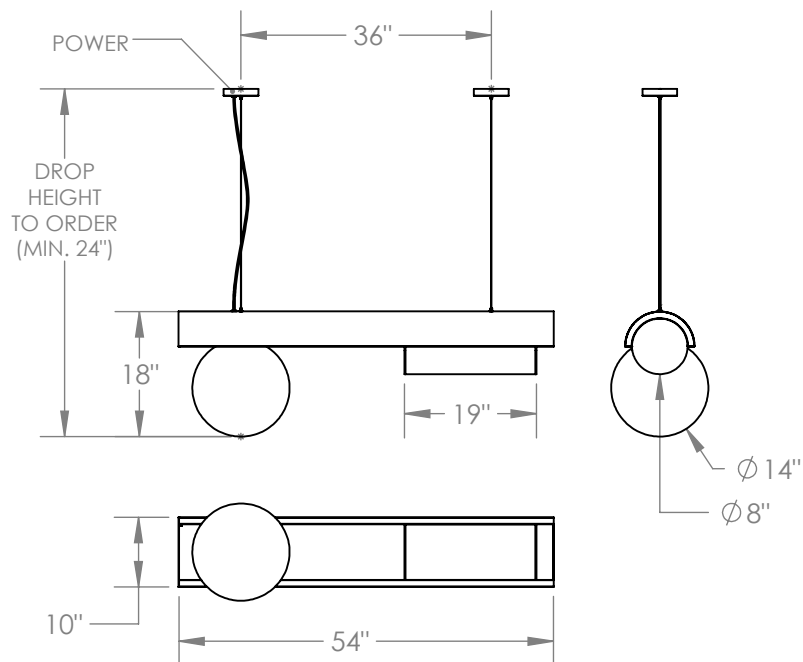

Materials

Steel
Acrylic
Brass
Aluminum

Standard Finishes

Antique Brass
Pink Alabaster Acrylic

Dimensions

72" W x 22-1/2" H x 18" D
Overall height to order - minimum 28"

Notes

Lamping: 8 E12/E14 bulbs, max 7W each. 4.5W dimmable LED bulbs included. 450 lumens each, 2700K color temperature. 120V/240V.

Materials

Steel
Acrylic
Brass
Aluminum

Standard Finishes

Antique Brass
Pink Alabaster Acrylic

Dimensions

54" W x 18" H x 14" D
Overall height to order - minimum 24"

Notes

Lamping: 6 E12/E14 bulbs, max 7W each. 4.5W dimmable LED bulbs included. 450 lumens each, 2700K color temperature. 120V/240V.

Materials

Steel
Acrylic
Brass
Aluminum

Standard Finishes

Antique Brass
Pink Alabaster Acrylic

Dimensions

36" W x 13-1/4" H x 10" D
Overall height to order - minimum 19"

Notes

Lamping: 3 E12/E14 bulbs, max 7W each. 4.5W dimmable LED bulbs included. 450 lumens each, 2700K color temperature. 120V/240V.