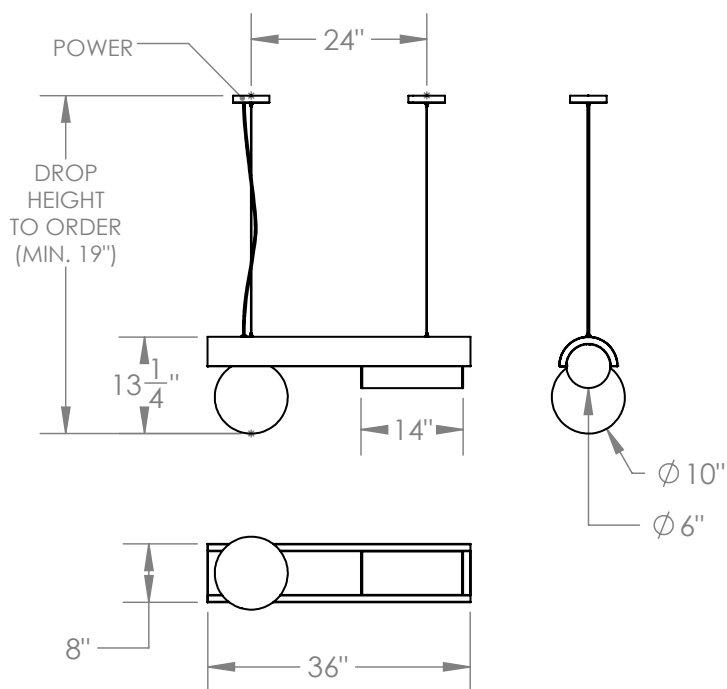

Materials

Steel
Acrylic
Brass
Aluminum

Standard Finishes

Antique Brass
Pink Alabaster Acrylic

Dimensions

72" W x 22-1/2" H x 18" D
Overall height to order - minimum 28"

Notes

Lamping: 8 E12/E14 bulbs, max 7W each. 4.5W dimmable LED bulbs included. 450 lumens each, 2700K color temperature. 120V/240V.

Materials

Steel
Acrylic
Brass
Aluminum

Standard Finishes

Antique Brass
Pink Alabaster Acrylic

Dimensions

54" W x 18" H x 14" D
Overall height to order - minimum 24"

Notes

Lamping: 6 E12/E14 bulbs, max 7W each. 4.5W dimmable LED bulbs included. 450 lumens each, 2700K color temperature. 120V/240V.

Retail

\$15,750

Lead Time

10-12 Weeks

Customization Available - please contact us. **Weight** ~45 lbs

LUNA LIGHT

SMALL

Inspired by the rare moments when a process called Rayleigh scattering gives the moon a magical rose glow. A curved antique brass shell holds an acrylic sphere and cylinder, which are carefully hand-painted to achieve a rose alabaster glow.

Materials

Steel
Acrylic
Brass
Aluminum

Standard Finishes

Antique Brass
Pink Alabaster Acrylic

Dimensions

36" W x 13-1/4" H x 10" D
Overall height to order - minimum 19"

Notes

Lamping: 3 E12/E14 bulbs, max 7W each. 4.5W dimmable LED bulbs included. 450 lumens each, 2700K color temperature. 120V/240V.