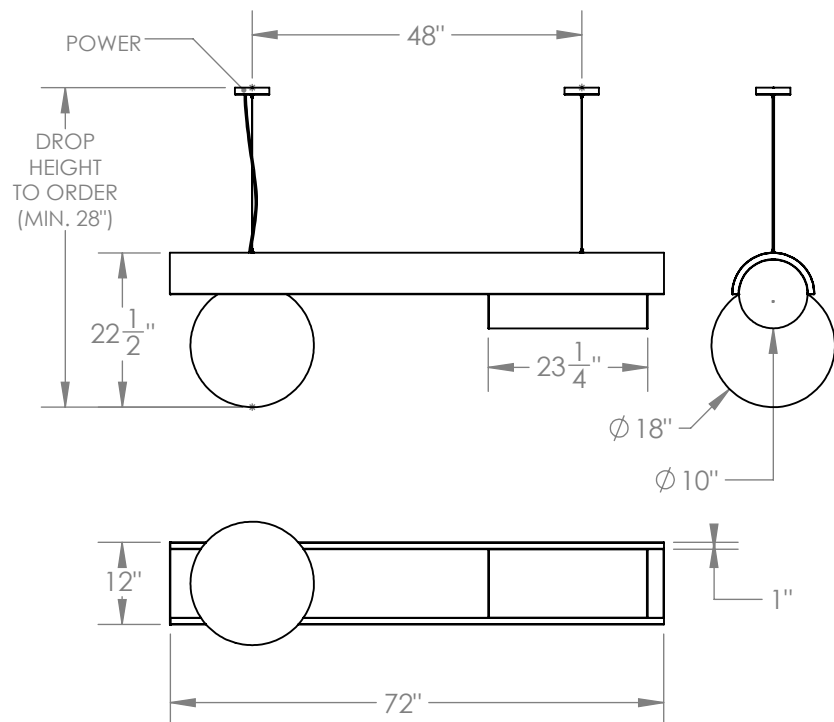

Materials

Steel
Acrylic
Brass
Aluminum

Standard Finishes

Antique Brass
Pink Alabaster Acrylic

Dimensions

72" W x 22-1/2" H x 18" D
Overall height to order - minimum 28"

Notes

Lamping: 8 E12/E14 bulbs, max 7W each. 4.5W dimmable LED bulbs included. 450 lumens each, 2700K color temperature. 120V/240V.

Materials

Steel
Acrylic
Brass
Aluminum

Standard Finishes

Antique Brass
Pink Alabaster Acrylic

Dimensions

54" W x 18" H x 14" D
Overall height to order - minimum 24"

Notes

Lamping: 6 E12/E14 bulbs, max 7W each. 4.5W dimmable LED bulbs included. 450 lumens each, 2700K color temperature. 120V/240V.

Retail

\$15,750

Lead Time

10-12 Weeks

Customization Available - please contact us. **Weight** ~45 lbs

LUNA LIGHT

SMALL

Inspired by the rare moments when a process called Rayleigh scattering gives the moon a magical rose glow. A curved antique brass shell holds an acrylic sphere and cylinder, which are carefully hand-painted to achieve a rose alabaster glow.

Materials

Steel
Acrylic
Brass
Aluminum

Standard Finishes

Antique Brass
Pink Alabaster Acrylic

Dimensions

36" W x 13-1/4" H x 10" D
Overall height to order - minimum 19"

Notes

Lamping: 3 E12/E14 bulbs, max 7W each. 4.5W dimmable LED bulbs included. 450 lumens each, 2700K color temperature. 120V/240V.