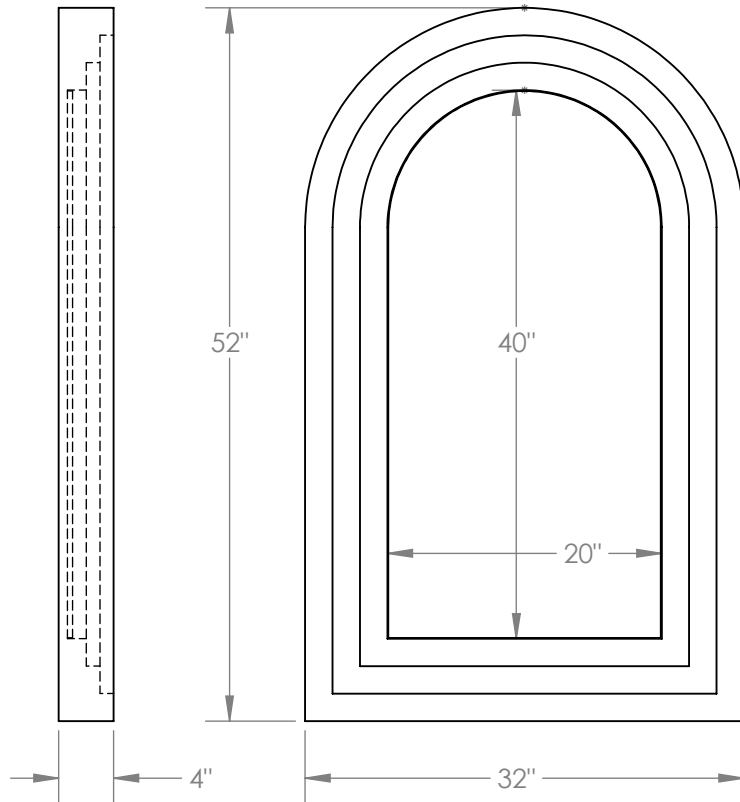

# LAYERED MIRROR

A multi-tiered arch, finished in rich satin black, frames a large mirror.

---

### Materials

Steel  
Glass Mirror

### Dimensions

32" W x 52" H x 4" D

### Lead Time

10-12 Weeks

**Customization** Available - please contact us. **Weight** ~90 lbs