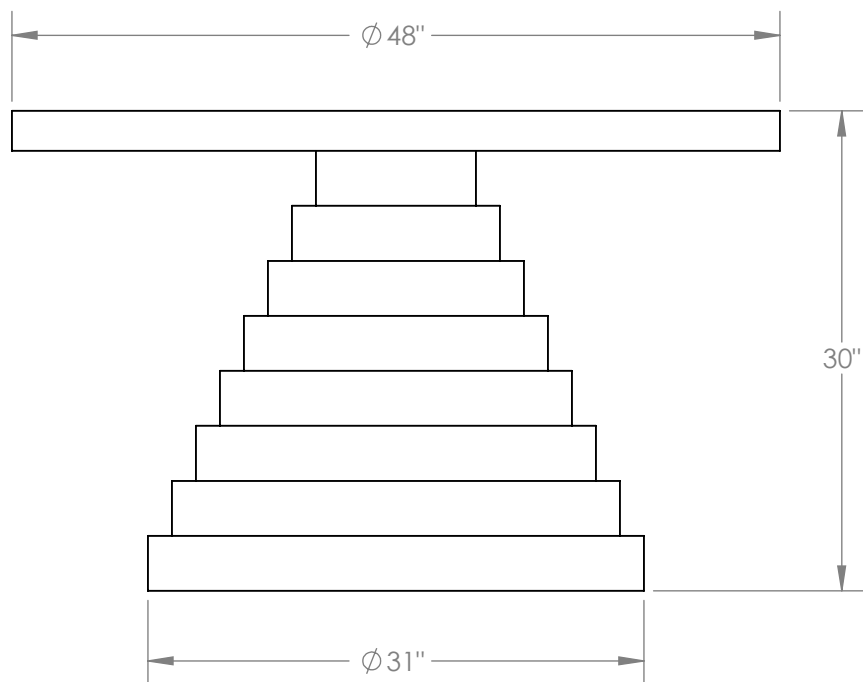

# LAYERED DINING TABLE

A substantial round top sits upon a layered weighted base, all finished in rich satin black. Ideal as an entry way or dining table.

## Dimensions

48" W x 30" H x 48" D

## Lead Time

10-12 Weeks

**Customization** Available - please contact us. **Weight** ~235 lbs