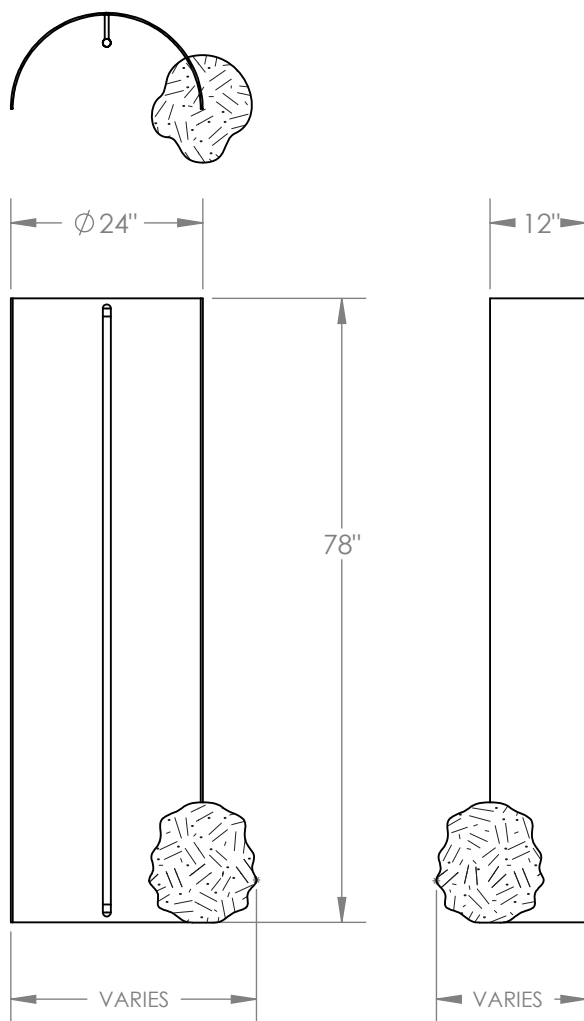

LAVA LIGHT

An exploration of natural forms and the precision of the man-made; a visual interpretation of that tension which exists in our everyday experience. Each volcanic lava rock and steel curve is 3D scanned in order to perfectly carve out a path in which they can intersect, furthering the play between the natural and technological intervention. The curved exterior is finished in a rich warm black while the interior is finished in a light antique brass.

Materials

Lava Rock
Steel
Acrylic
Brass

Standard Finishes

Exterior: Satin Black
Interior: Antique Brass

Dimensions

Main fixture: 24" W x 78" H x 12" D
Lava rock size varies as per available stock
Inline dimmer: 5-3/4" x 3-3/4" x 2-1/2"

Notes

Lamping: 12V LED strip. 13W, 1600 lumens, 2700K color temperature. 120V/240V. Specify voltage and plug type.
Includes 84" cord, with inline dimmer/transformer 24" from fixture.

Retail

\$33,000

Lead Time

14-16 Weeks

Customization Available - please contact us. **Weight** ~280 lbs