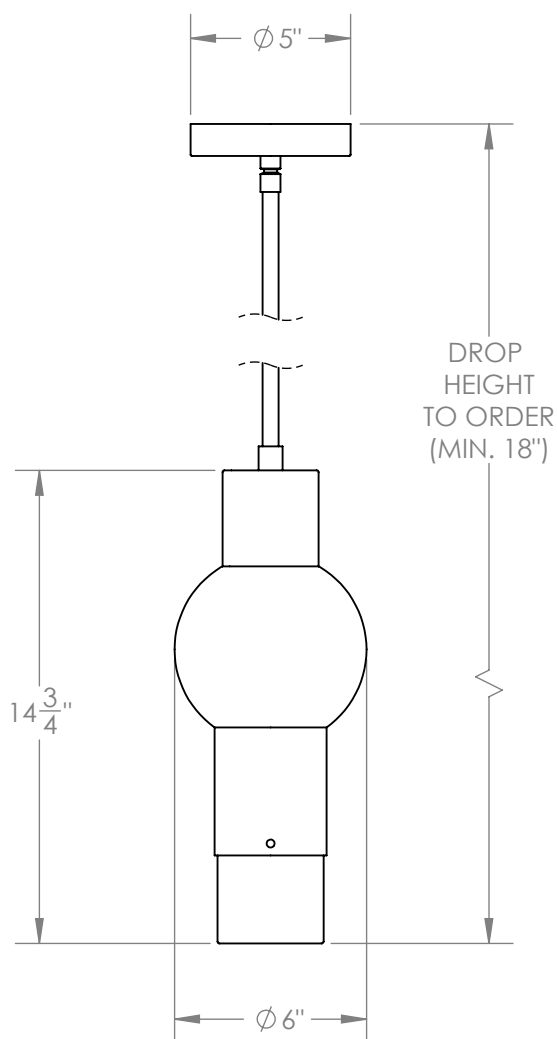

LANTERN PENDANT - SMALL

A finely balanced form of hand-finished brass with a frosted glass diffuser.

Materials

Brass
Steel
Glass

Standard Finishes

Antique Brass
White Frosted Glass

Dimensions

6" W x 14-³/₄" H x 6" D
Overall height to order - minimum 18"

Notes

Lamping: 1 G9 bulb, max 75W. 4.5W dimmable LED bulb included. 450 lumens, 2700K color temperature. 120V, UL approved. (240V available)

Retail

\$4,000

Lead Time

8-10 Weeks

Customization Available - please contact us. **Weight** ~5 lbs