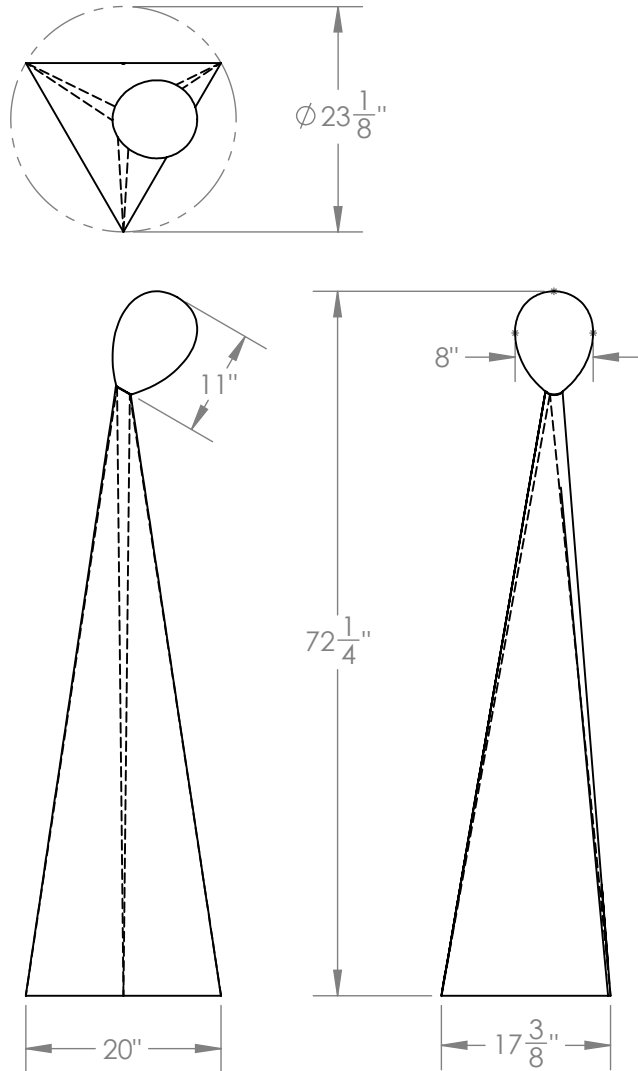

LADY LAMP

Regarding the observer with a quizzical gaze, the human-scale Lady becomes another character in the room. Each glass head is handblown and may differ slightly, so making each piece unique.

Materials

Cast Aluminum
Glass
Brass

Standard Finishes

Aged Black Patina
White Frosted Glass

Dimensions

20" W x 72-1/2" H x 17-3/8" D

Notes

Lamping: 1 G9 bulb, max 50W each. 4.5W dimmable LED bulb included. 450 lumens, 2700K color temperature. 120V/240V. Specify voltage and plug type. Includes 84" cord.

Retail

\$18,500

Lead Time

22-24 Weeks

Customization Available - please contact us. **Weight** ~75 lbs