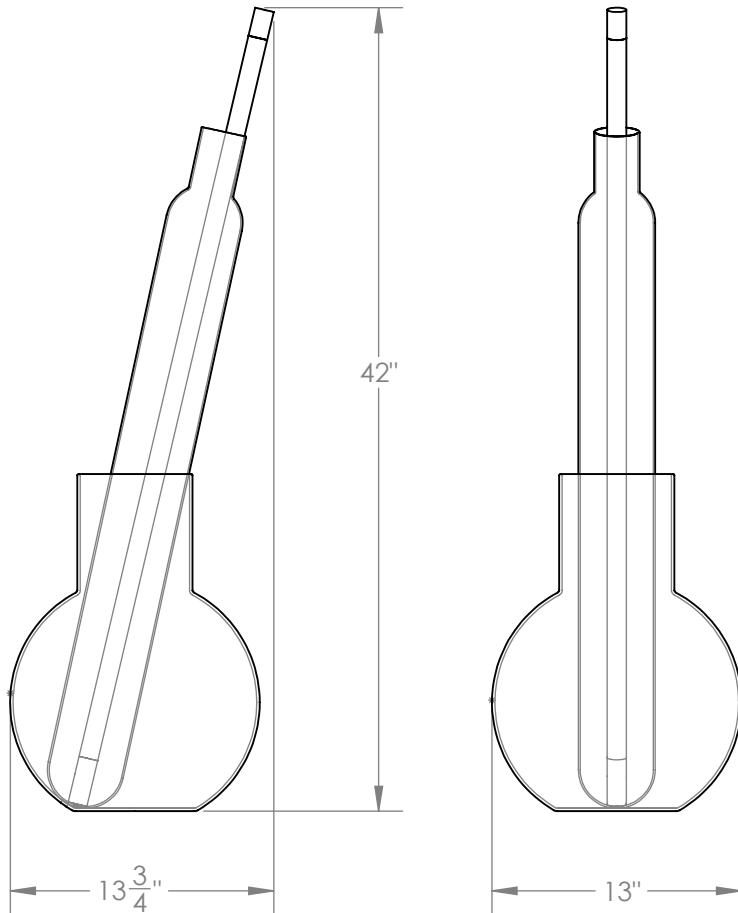

INTERVENTION FLOOR LAMP

An exploration of the relationship between glass and light which subverts their normal interaction. Light is usually an ethereal concept while glass is a hard casing. Here glass becomes the softer of the two in the partnership, and the light becomes an intervention in the sculpture. The light becomes a graphic line in the transparent form.

Materials

Glass
Acrylic
Brass
Aluminum

Standard Finishes

White Acrylic
Clear Glass
Antique Brass

Dimensions

13-³/₄" W x 42" H x 13" D
Inline dimmer: 5-³/₄" x 3-³/₄" x 2-¹/₂"

Notes

Lamping: 12V LED strip. 13W, 1600 lumens, 2700K color temperature. 120V/240V. Specify voltage and plug type.
Includes 84" cord, with inline dimmer/transformer 48" from fixture.

Retail

\$15,250

Lead Time

10-12 Weeks

Customization Available - please contact us. **Weight** ~17 lbs