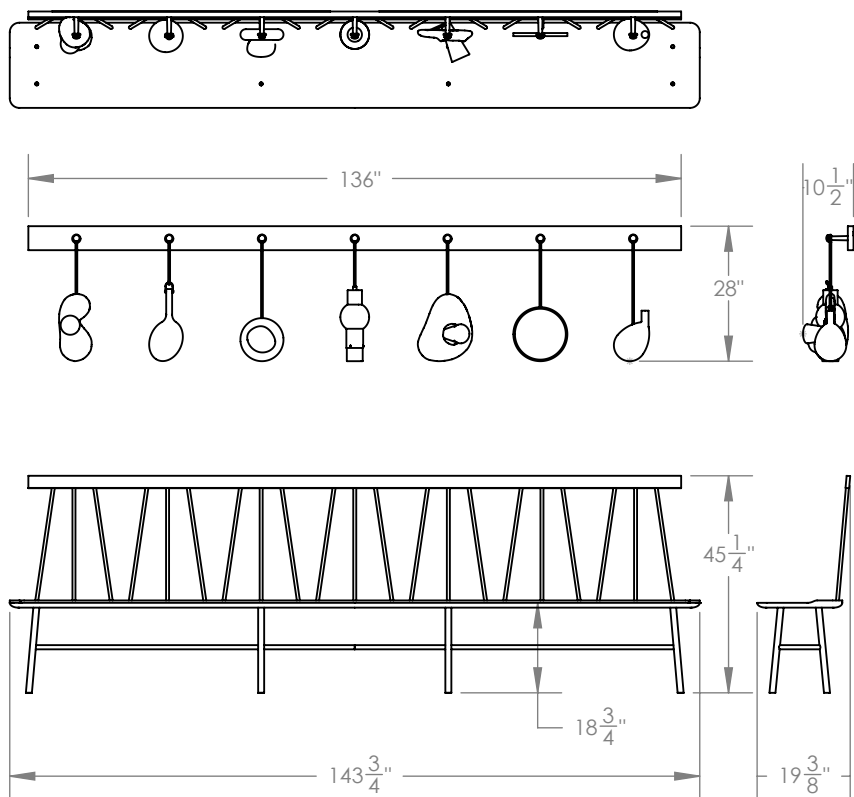

GLYPH

Cast bronze, wood, and metal sculptures are suspended from a wall-mounted peg rack that hangs above a hand-carved bench. This piece was conceived for a hallway. An overlooked domestic space, often frequented but never truly seen, the hallway is in fact the entry point to an intimate world and should be a reflection of whomever resides within. Glyph was created to set a tone of curiosity and wonder from the first step into a personal space. The work is designed to be customized to fit clients' individual spaces.

Materials

Bronze
Glass
Hard Maple
Steel
Brass

Standard Finishes

Bench: Hard Maple
Glyphs: Sulfur Bronze, White
Frosted Glass

Dimensions

Peg Light Assembly: 136" W x 28" H x 10-1/2" D
Bench: 143-3/4" L x 45-1/4" H x 19-3/8" D