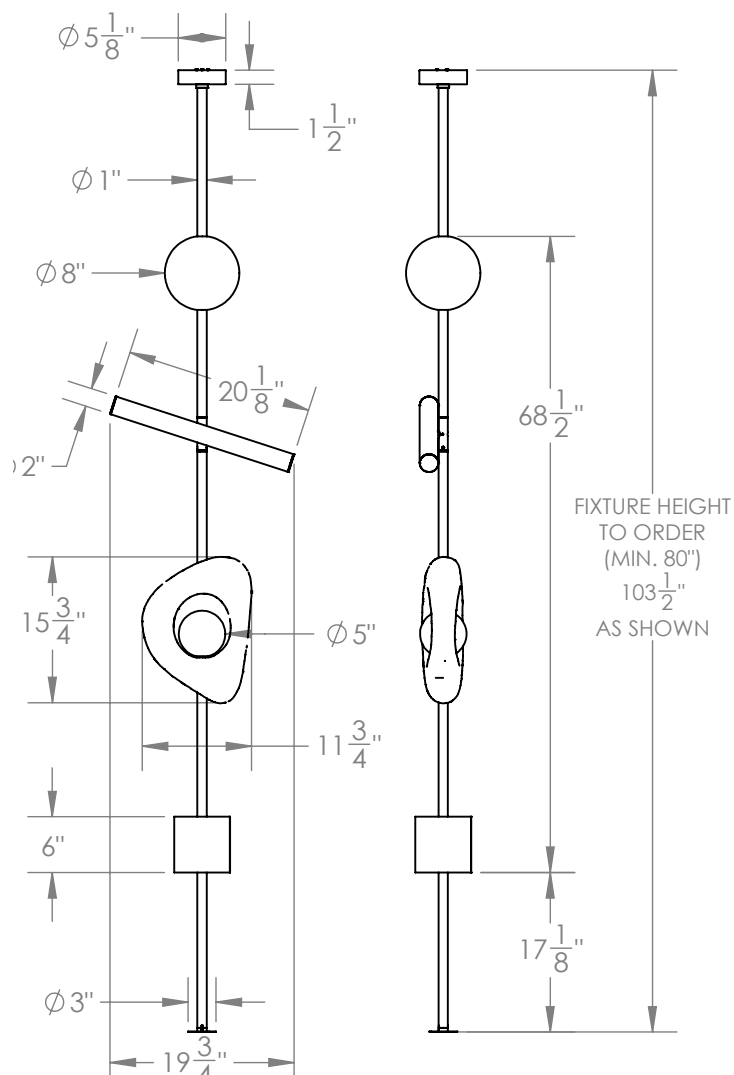

FORM - MARBLE + BRONZE

Cast bronze, carved marble, handblown glass and a rolled acrylic tube stretch between floor and ceiling. It is both sculpture and light-giving. The height of each Form is tailored to fit perfectly in any space. Available as a plug-in from top or bottom, please inquire. This product uses an external transformer, please ensure proper compatibility prior to purchase.

Materials

Bronze
Brass
Steel
Marble
Acrylic
Glass

Standard Finishes

Sulfur Bronze
Honed Marble
White Frosted Glass

Dimensions

19-3/4" W x 68-1/8" H x 8" D. Overall height to order - minimum 80"
Inline dimmer (if included): 5-3/4" x 3-3/4" x 2-1/2"

Notes

Please inquire for current marble options - selection varies.
Installation specific - please contact us for details.
Fixture rigged from ceiling, baseplate drilled to floor. Reinforced J-box required - fixture weight is carried by J-box.
Lamping: Tube - 12VDC LED strip, 9W, 1100 lumens, 3000K color temperature.
Globe - 12VDC G4 LED bulb, 5W, 450 lumens, 3000K color temperature.
120V/240VAC-to-12VDC transformer included.
This product is not come UL Certified. Should you need UL Certification, please

Retail

\$19,750

Lead Time

12-14 Weeks

Customization Available - please contact us. **Weight** ~90 lbs