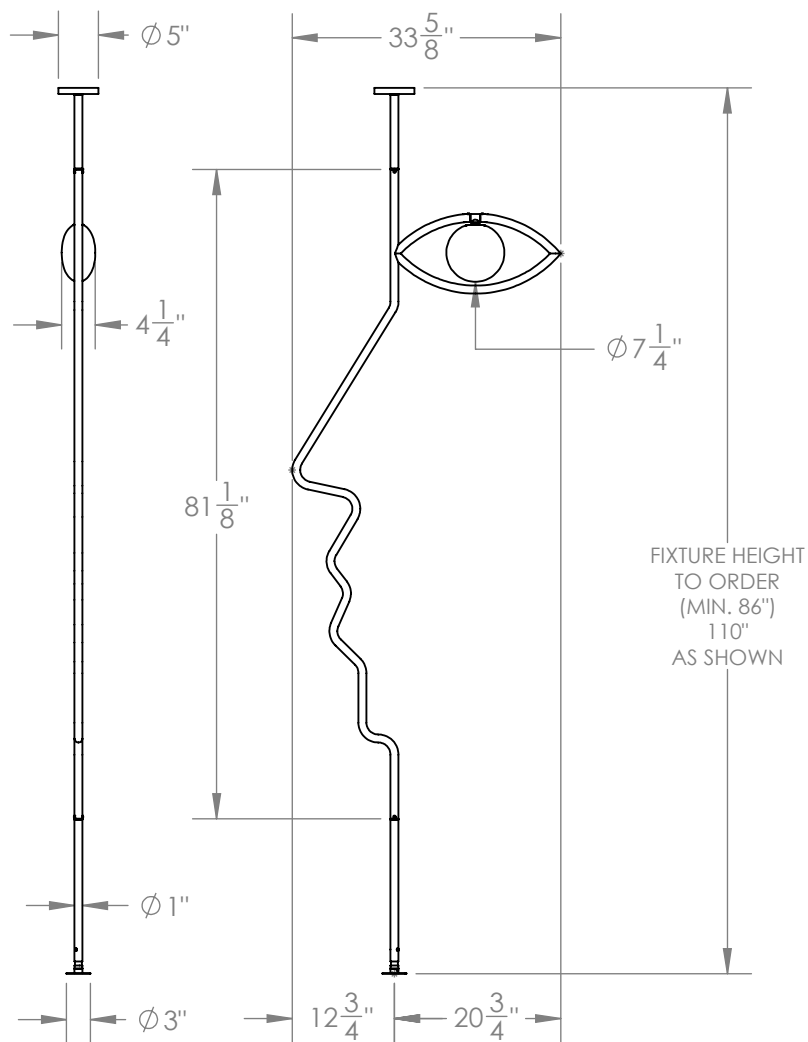

# FACE LIGHT

This floor-to-ceiling light sculpture traces the profile of a face in tubular steel, with a rich bronze patina. A soft glow from within the eye gives the piece life.

### Dimensions

33- $\frac{5}{8}$ " W x 81- $\frac{1}{8}$ " H x 4- $\frac{1}{4}$ " D. Overall height to order - minimum 86"  
Inline dimmer (if included): 5- $\frac{3}{4}$ " x 3- $\frac{3}{4}$ " x 2- $\frac{1}{2}$ "

### Lead Time

8-10 Weeks

**Customization** Available - please contact us. **Weight** ~20 lbs