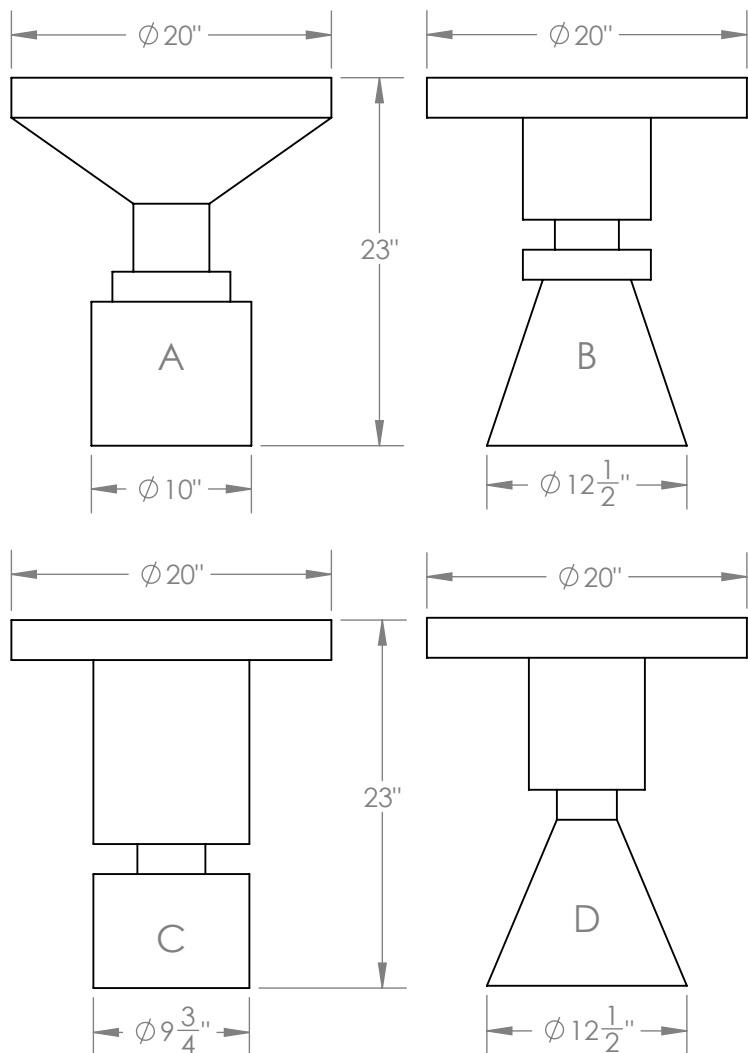

# CHESS PIECE BEDSIDE TABLES

Like chess pieces dotted across board, these sculptures are perfectly sized for a bedside table. Available in four shapes, they are made to work in series or alone. Metal stools are made from cold rolled steel, brass plated and finished with a hand rubbed patina. Wood stools are hand-turned, finished and sealed with water resistant lacquer.

**Materials**

Steel

**Standard Finishes**

Antique Brass

**Dimensions**

20" W x 23" H x 20" D

**Notes**

When ordering, please specify shape A, B, C, or D.