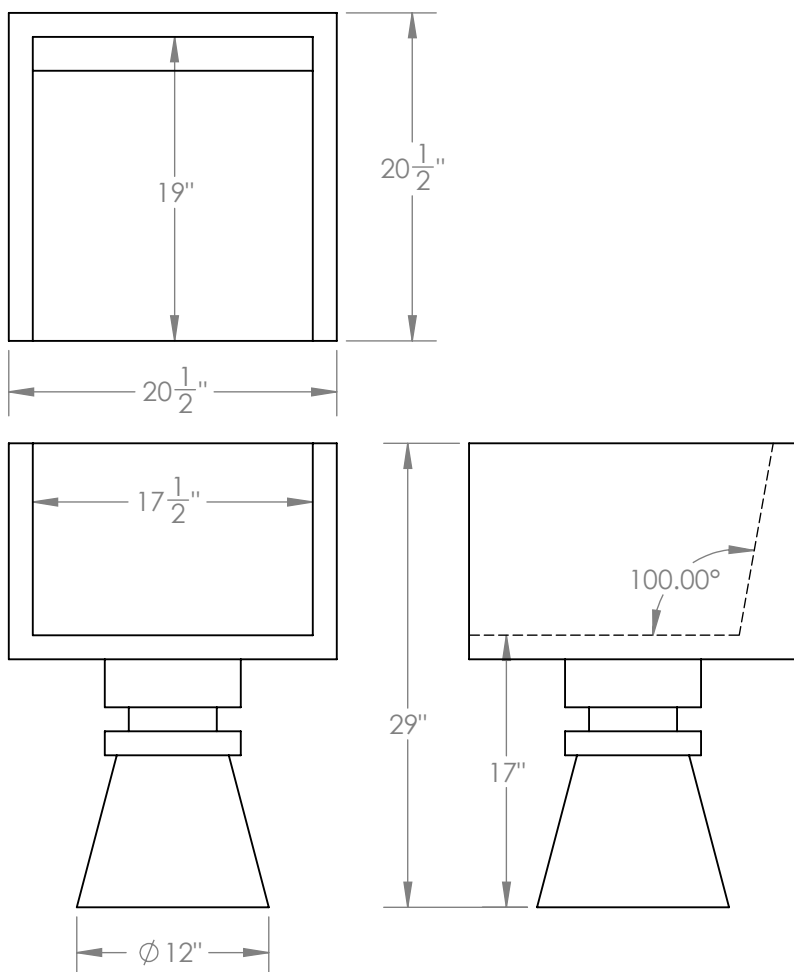

CHESS ARM CHAIR

SMALL

The brass plated steel arm chair is lined with a removable cream goat hair cushion, while the hand-made wood armchair is finished in a rich dark stain. Designed as a visual play between the hard-lined material of the metal and the softness of the seat itself. Extremely comfortable, it subverts expectations.

Materials

Steel
Pony Hair

Standard Finishes

Black Powder Coat
Black Pony Hair

Dimensions

20-1/2" W x 29" H x 20-1/2" D

Notes

Retail

\$12,250

Lead Time

8-10 Weeks

Customization Available - please contact us. **Weight** ~70 lbs