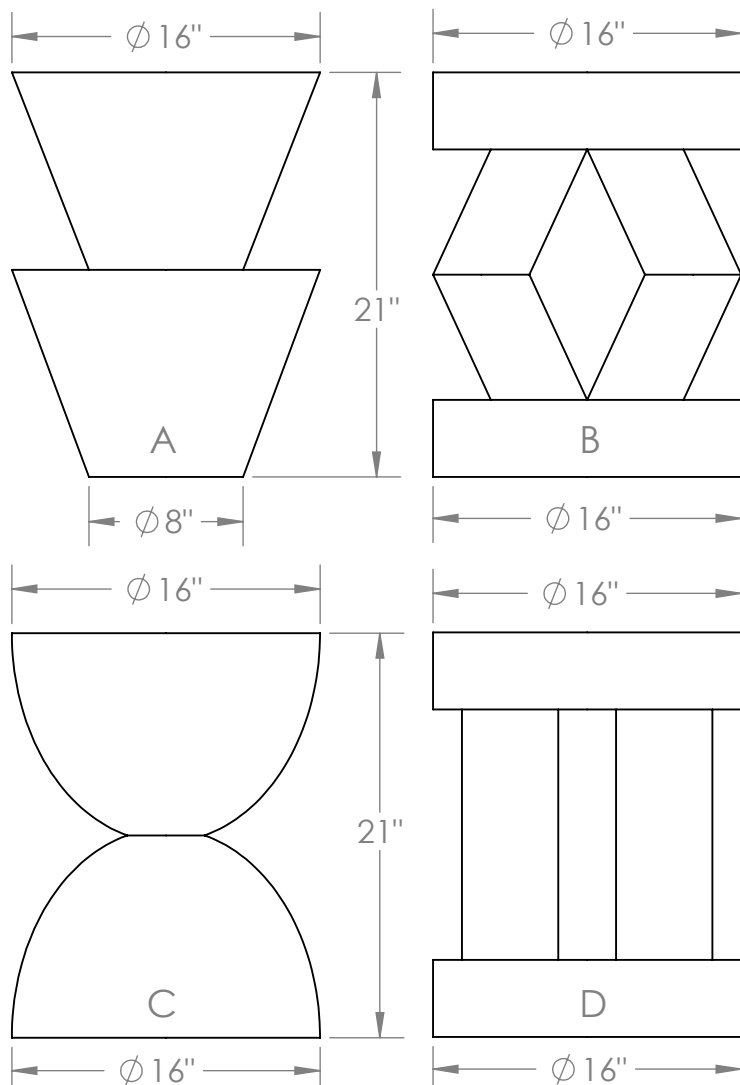

BUMP

Made from carved Travertine or wood, Bump tables take their cue from carved Igbo Stools. There are four variations in the series.

Materials

Travertine
Wood

Standard Finishes

Unfilled, Honed
Walnut
Red Oak
Ash

Dimensions

16" W x 21" H x 16" D

Notes

When ordering, please specify shape A, B, C, or D. Travertine is a natural material and therefore variations in tone and striation are to be expected.

Retail

Travertine: \$9,750
Wood: \$6,500

Lead Time

8-10 weeks

Customization Available - please contact us. **Weight** Travertine: ~110 lbs
Wood: ~50 lbs